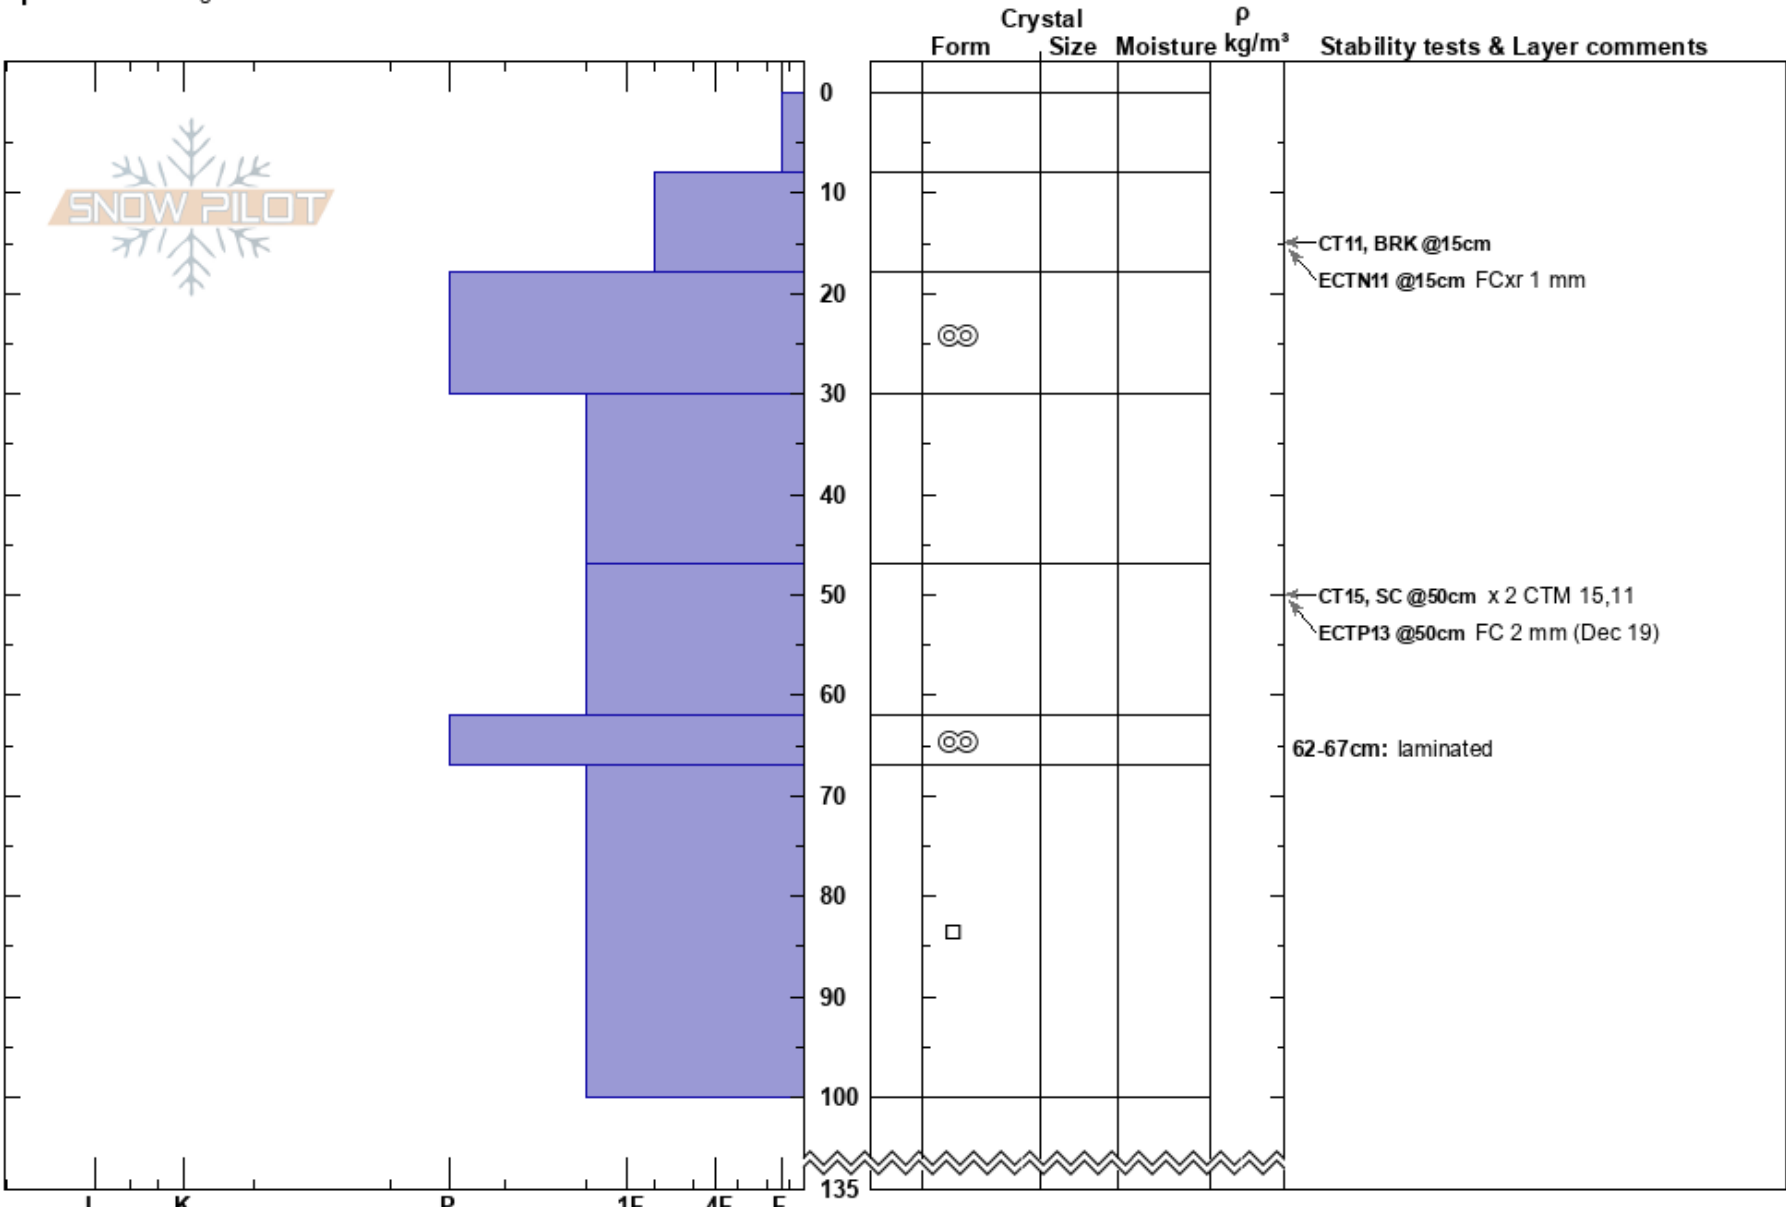

Flight 5
 Canadian Rockies
 AB
 Elevation: 2440 m
 Aspect: SE
 Specifics: Pit dug in a Ski Area

Steve Conger
 21/01/2017 - 14:00
 Co-ord:
 Slope Angle: 28°
 Wind Loading: previous

Stability:
 Air Temperature: -4.5°C
 Sky Cover: CLR
 Precipitation: NO
 Wind: Calm

HS: 135
 Layer Notes:
 62-67cm: laminated

Notes: CAA-ITP Level 2 Mod 2 field observation (3 profiles in this immediate area to investigate MFcr that had repeated twice)