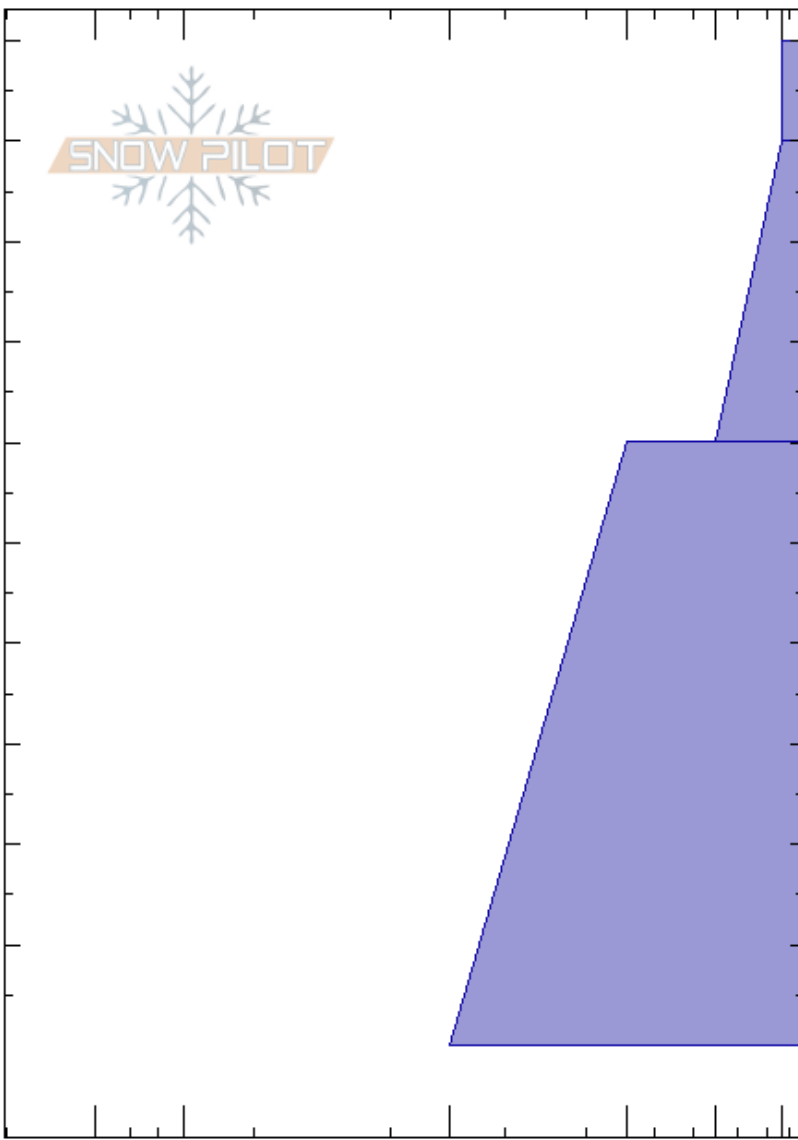

PF: 40

CA

Co-ord: 38.83997N, -120.05041W

Sky Cover: BKN

Elevation: 7600 ft

Slope Angle: 10°

Precipitation: NO

Aspect: N

Wind Loading: no

Wind: NE Light Breeze

Specifics: Recent avalanche activity on similar slopes

Crystal Form	Crystal Size	Moisture	ρ kg/m ³	Stability tests & Layer comments
+ (/)	1			
/	0.5			← CT, PC @270cm
/ (●)	0.5			