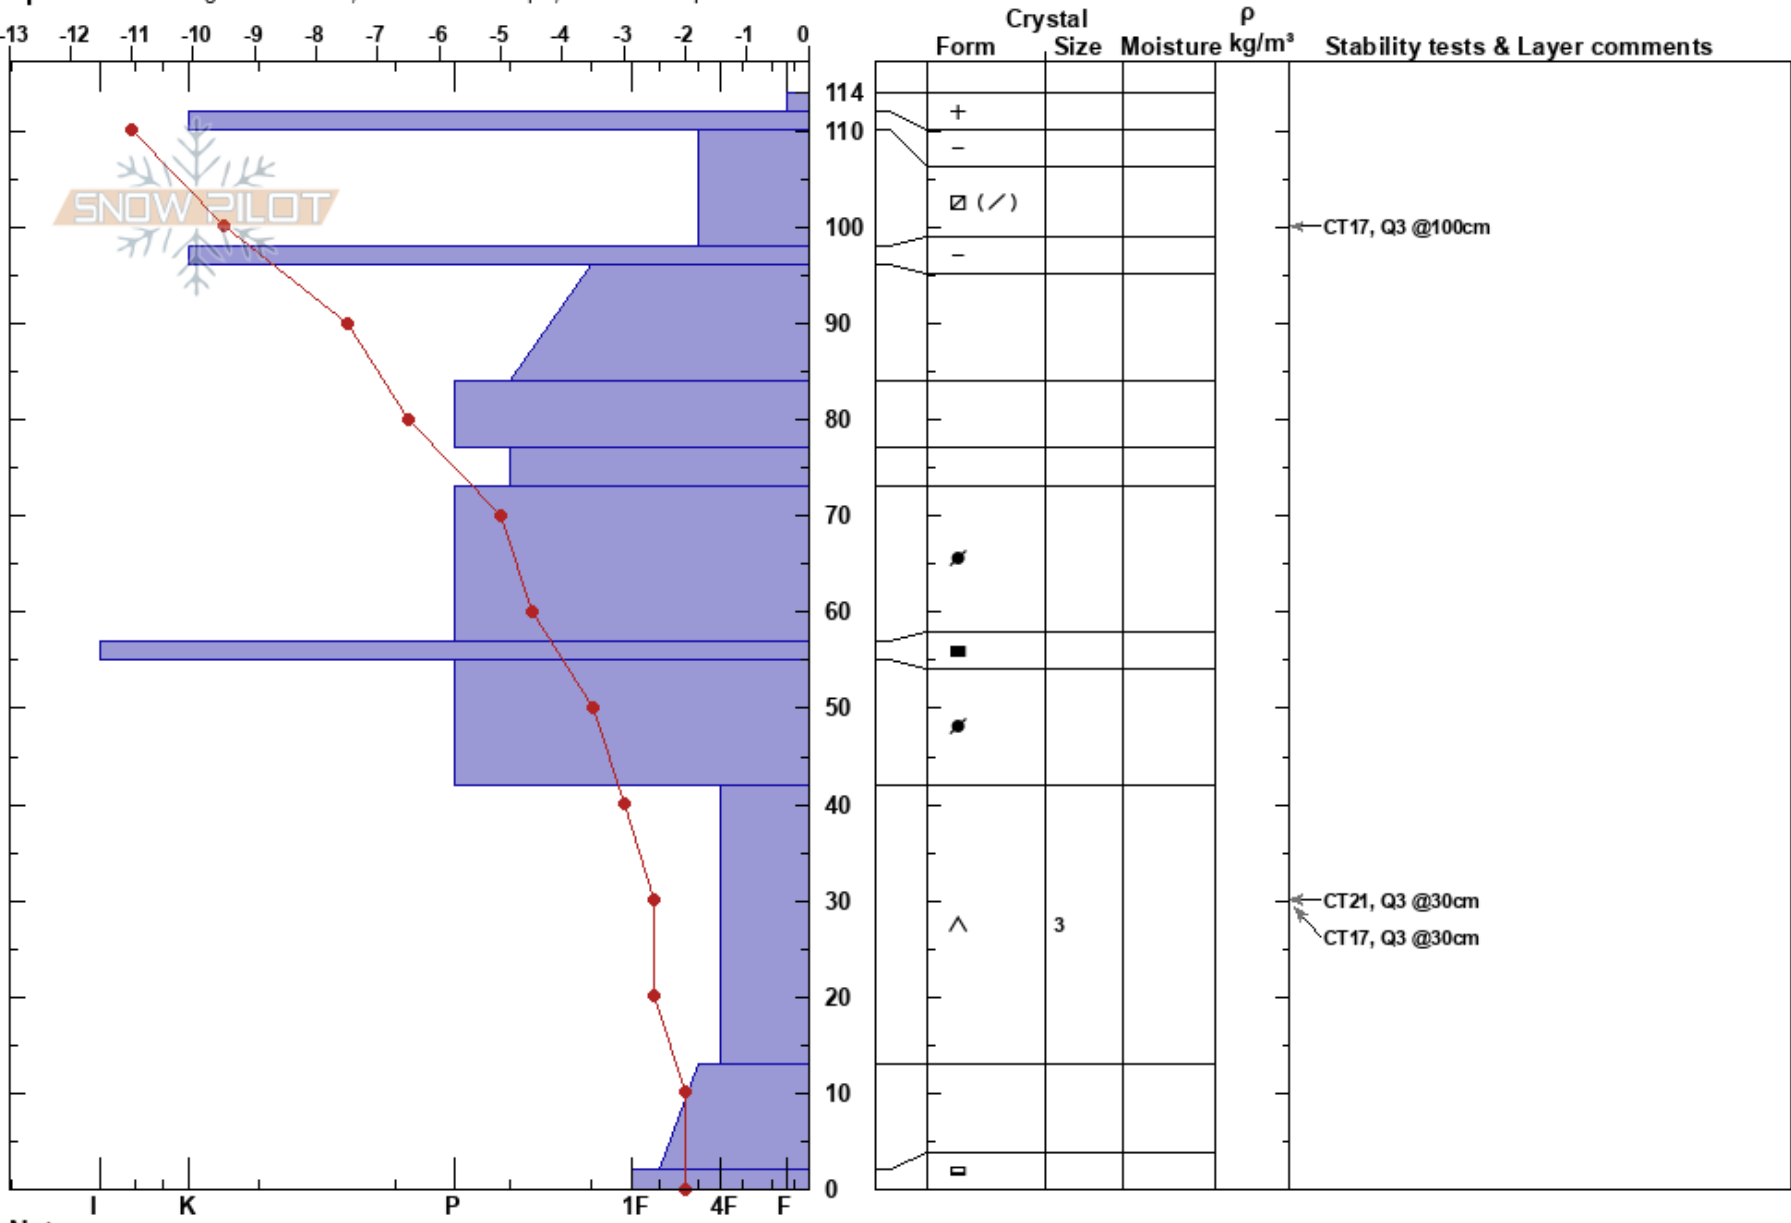

Hangin Valley
 Madison Range-N
 MT
Elevation: 10400 ft
Aspect: 120°
Specifics: Pit dug in a Ski Area; Ski tracks on slope; We skied slope

Leigh Frye
 01/26/2017 - 12:30pm
Co-ord: 45.27380N, -111.45574W
Slope Angle: 38°
Wind Loading: yes

Stability: Good **HS:** 114 **Layer Notes:**
Air Temperature: -10°C
Sky Cover: BKN
Precipitation: NO
Wind: NW Light Breeze

Notes: