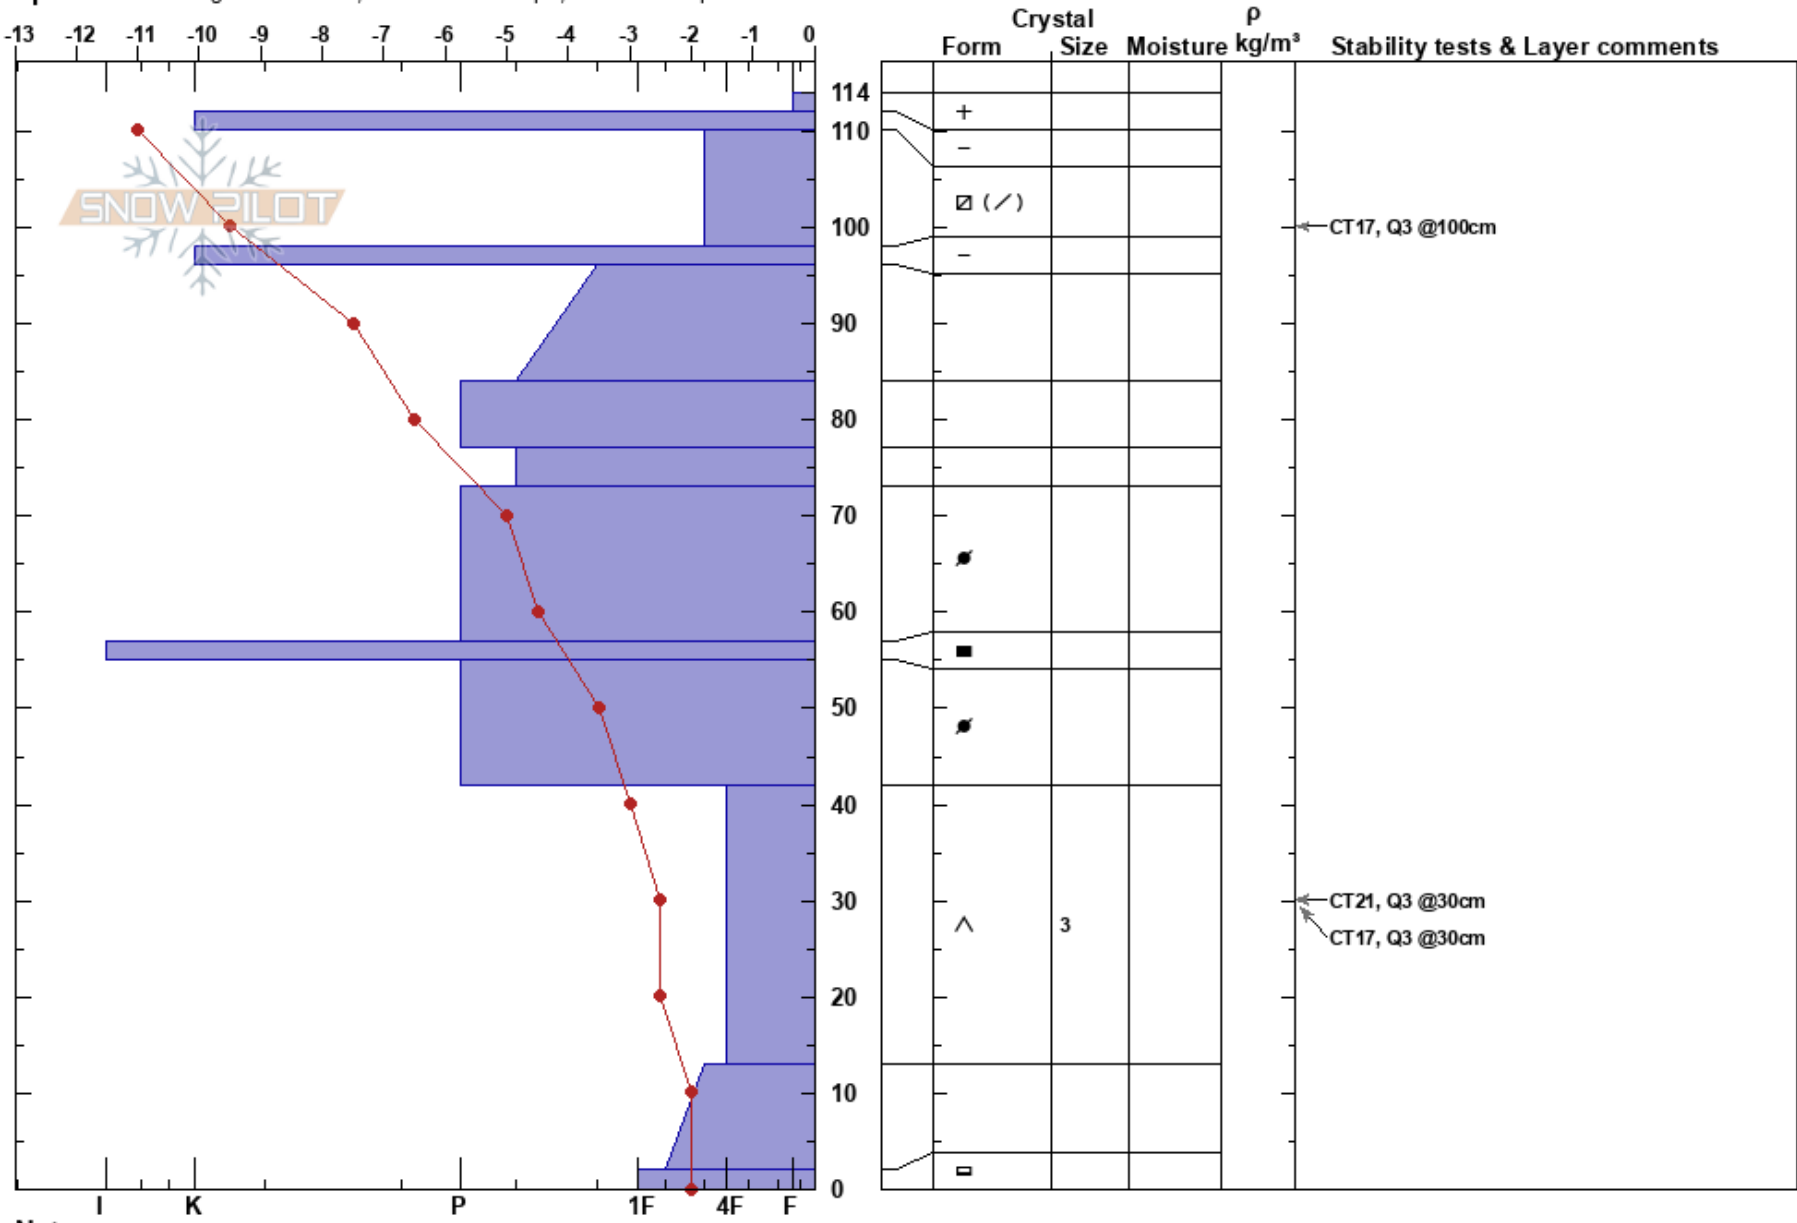

Hangin Valley
 Madison Range-N
 MT
Elevation: 10400 ft
Aspect: 120°
Specifics: Pit dug in a Ski Area; Ski tracks on slope; We skied slope

Leigh Frye
 01/26/2017 - 12:30pm
Co-ord: 45.27380N, -111.45574W
Slope Angle: 38°
Wind Loading: yes

Stability: Good **HS:** 114 **Layer Notes:**
Air Temperature: -10°C
Sky Cover: BKN
Precipitation: NO
Wind: NW Light Breeze

Notes: