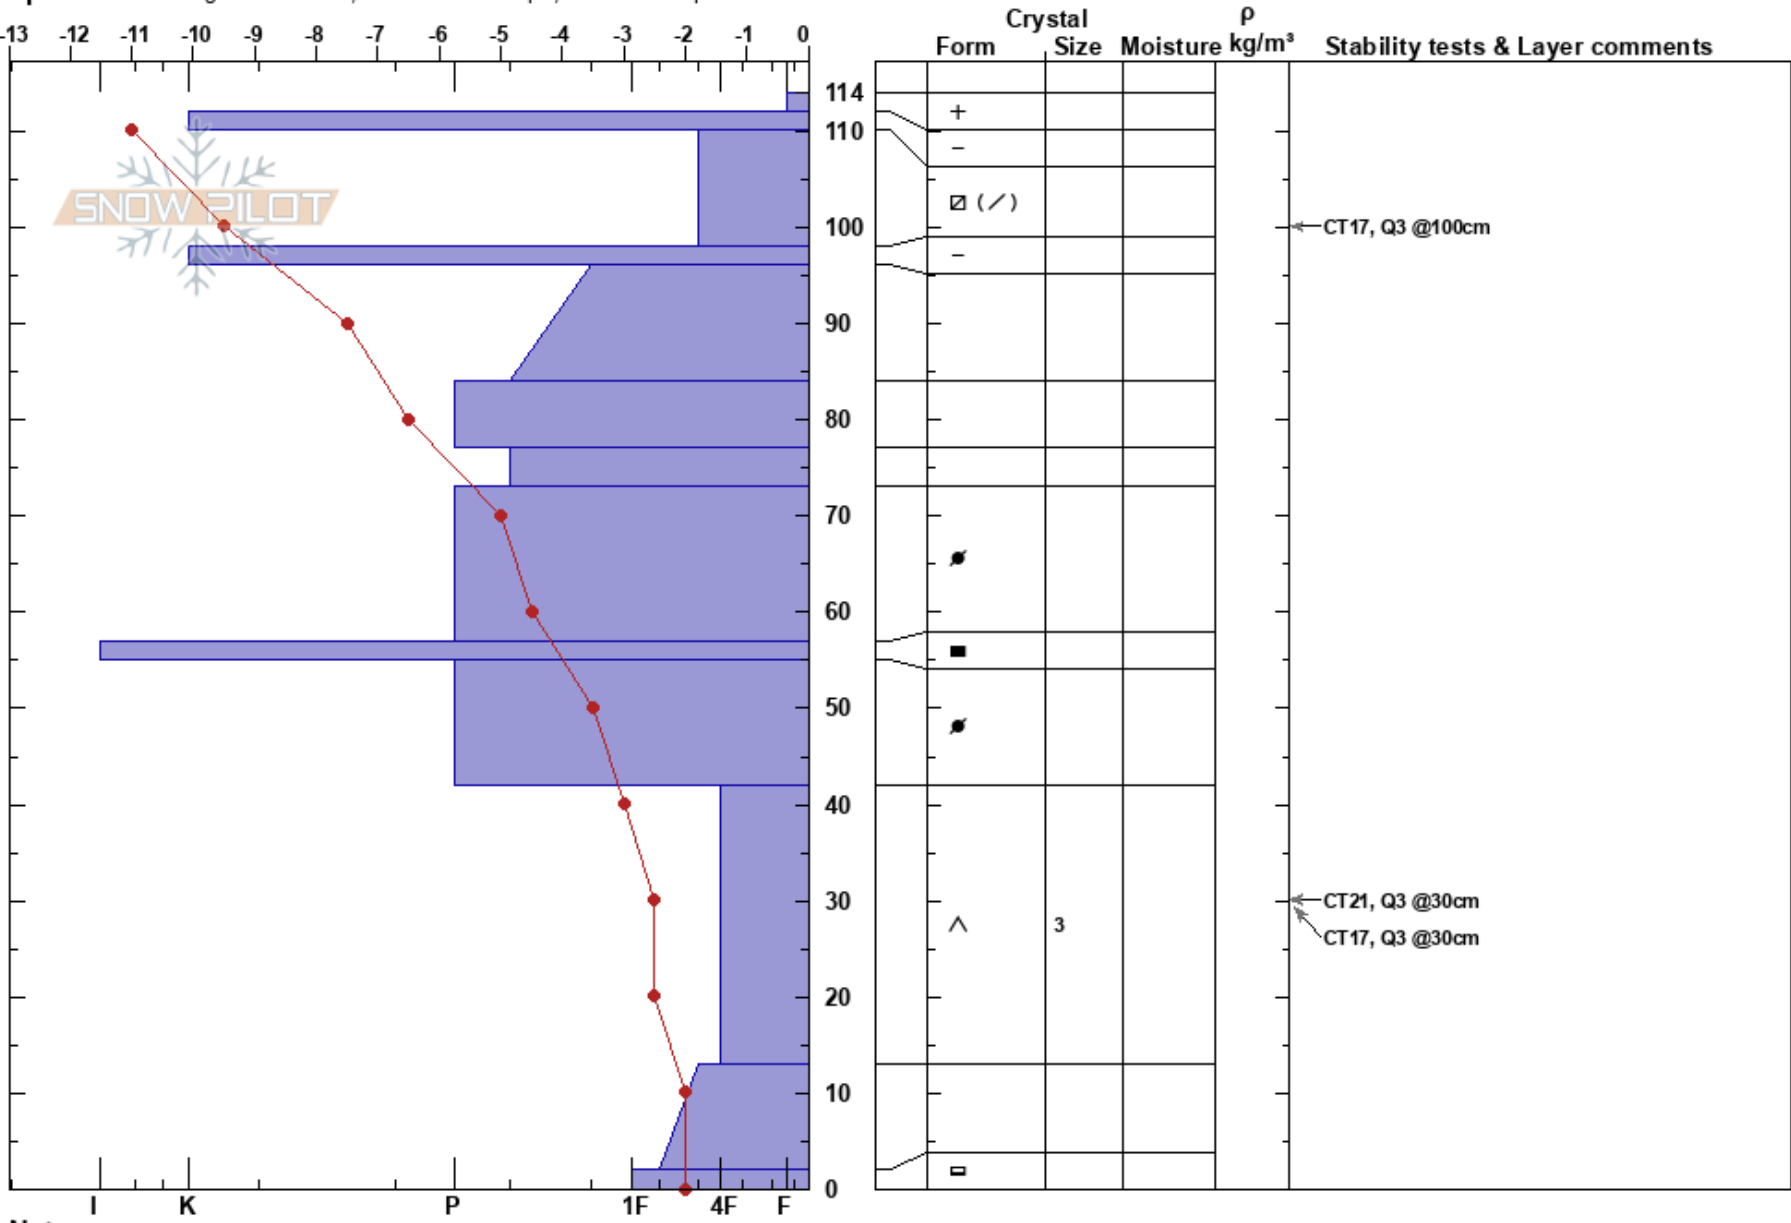

Hangin Valley  
 Madison Range-N  
 MT

Leigh Frye  
 01/26/2017 - 12:30pm  
 Co-ord: 45.27380N, -111.45574W  
 Slope Angle: 38°  
 Wind Loading: yes

Stability: Good HS: 114 Layer Notes:  
 Air Temperature: -10°C  
 Sky Cover: BKN  
 Precipitation: NO  
 Wind: NW Light Breeze

Elevation: 10400 ft  
 Aspect: 120°  
 Specifics: Pit dug in a Ski Area; Ski tracks on slope; We skied slope

Notes: