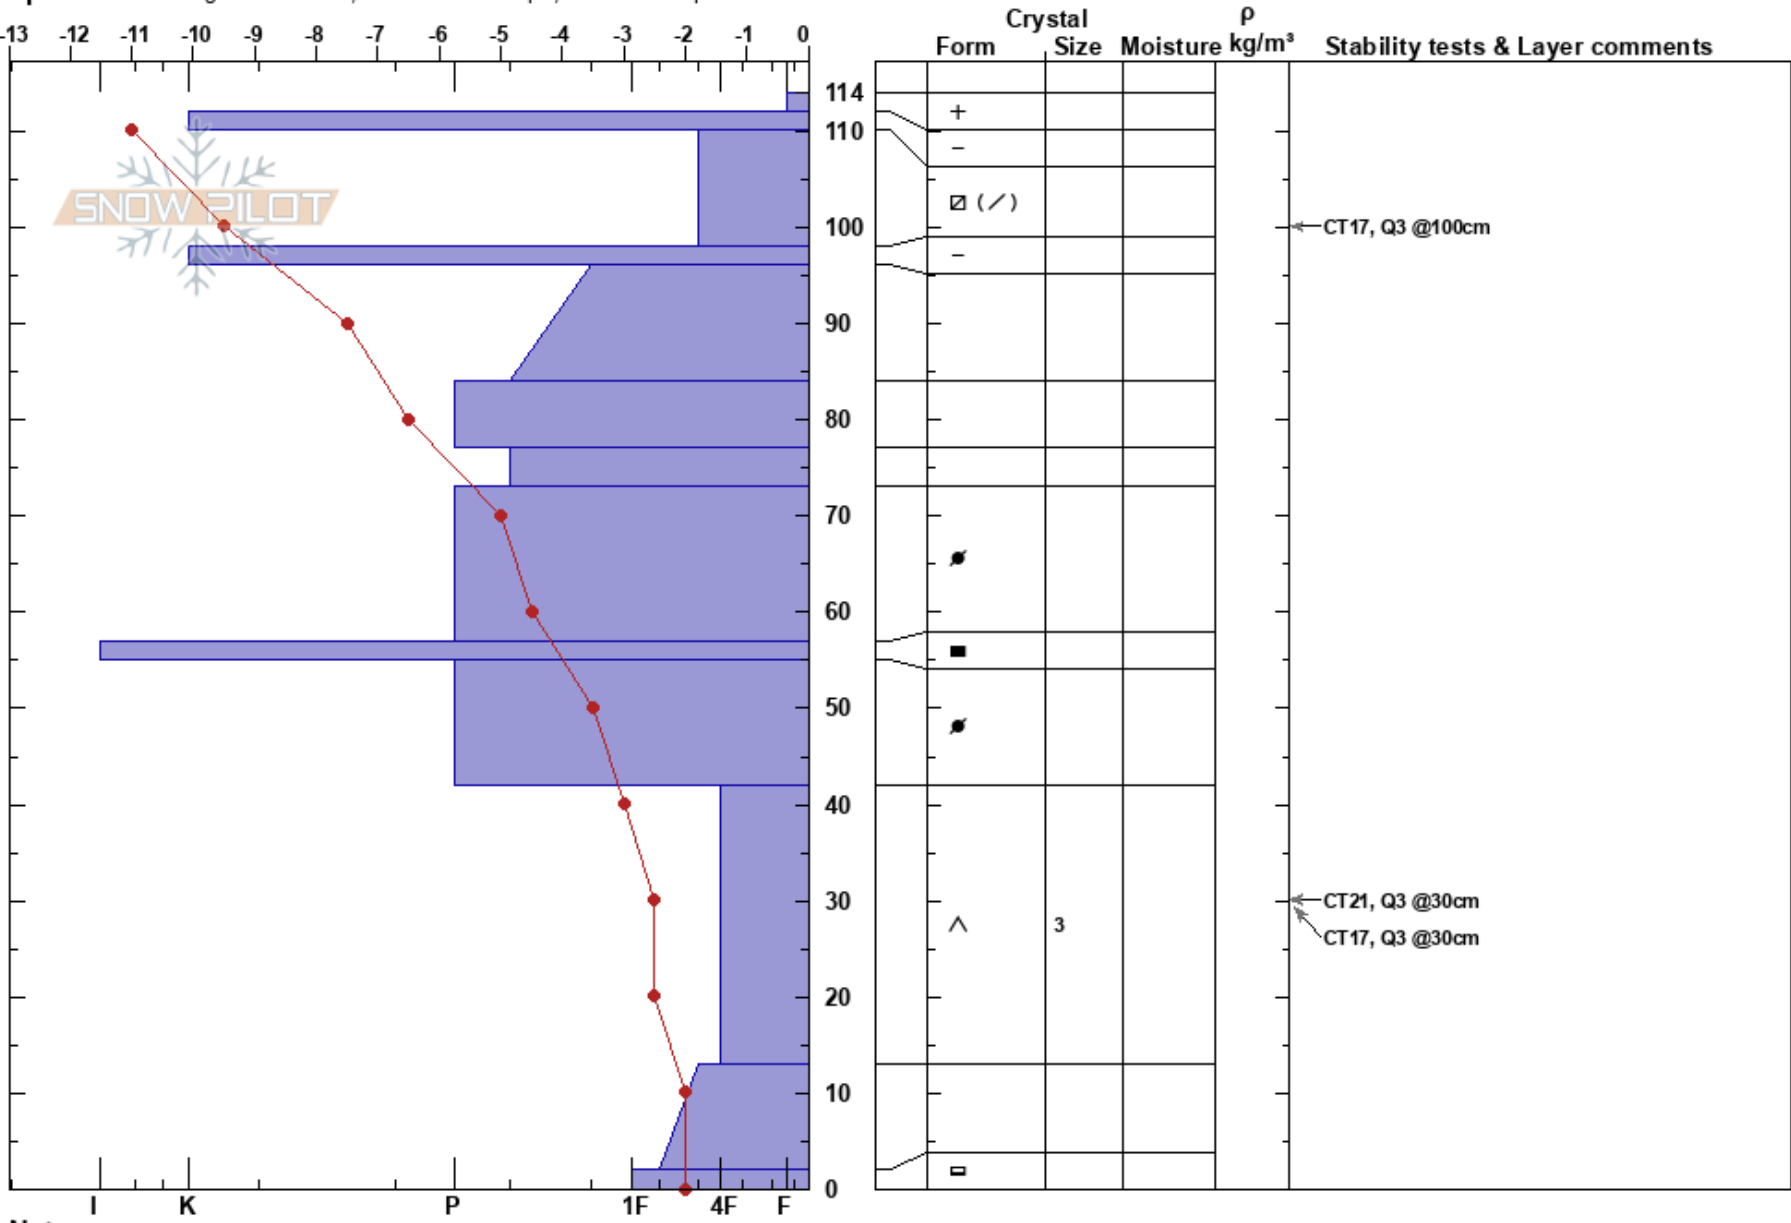

Hangin Valley
 Madison Range-N
 MT

Leigh Frye
 01/26/2017 - 12:30pm
 Co-ord: 45.27380N, -111.45574W
 Slope Angle: 38°
 Wind Loading: yes

Stability: Good HS: 114 Layer Notes:
 Air Temperature: -10°C
 Sky Cover: BKN
 Precipitation: NO
 Wind: NW Light Breeze

Elevation: 10400 ft
 Aspect: 120°
 Specifics: Pit dug in a Ski Area; Ski tracks on slope; We skied slope

Notes: