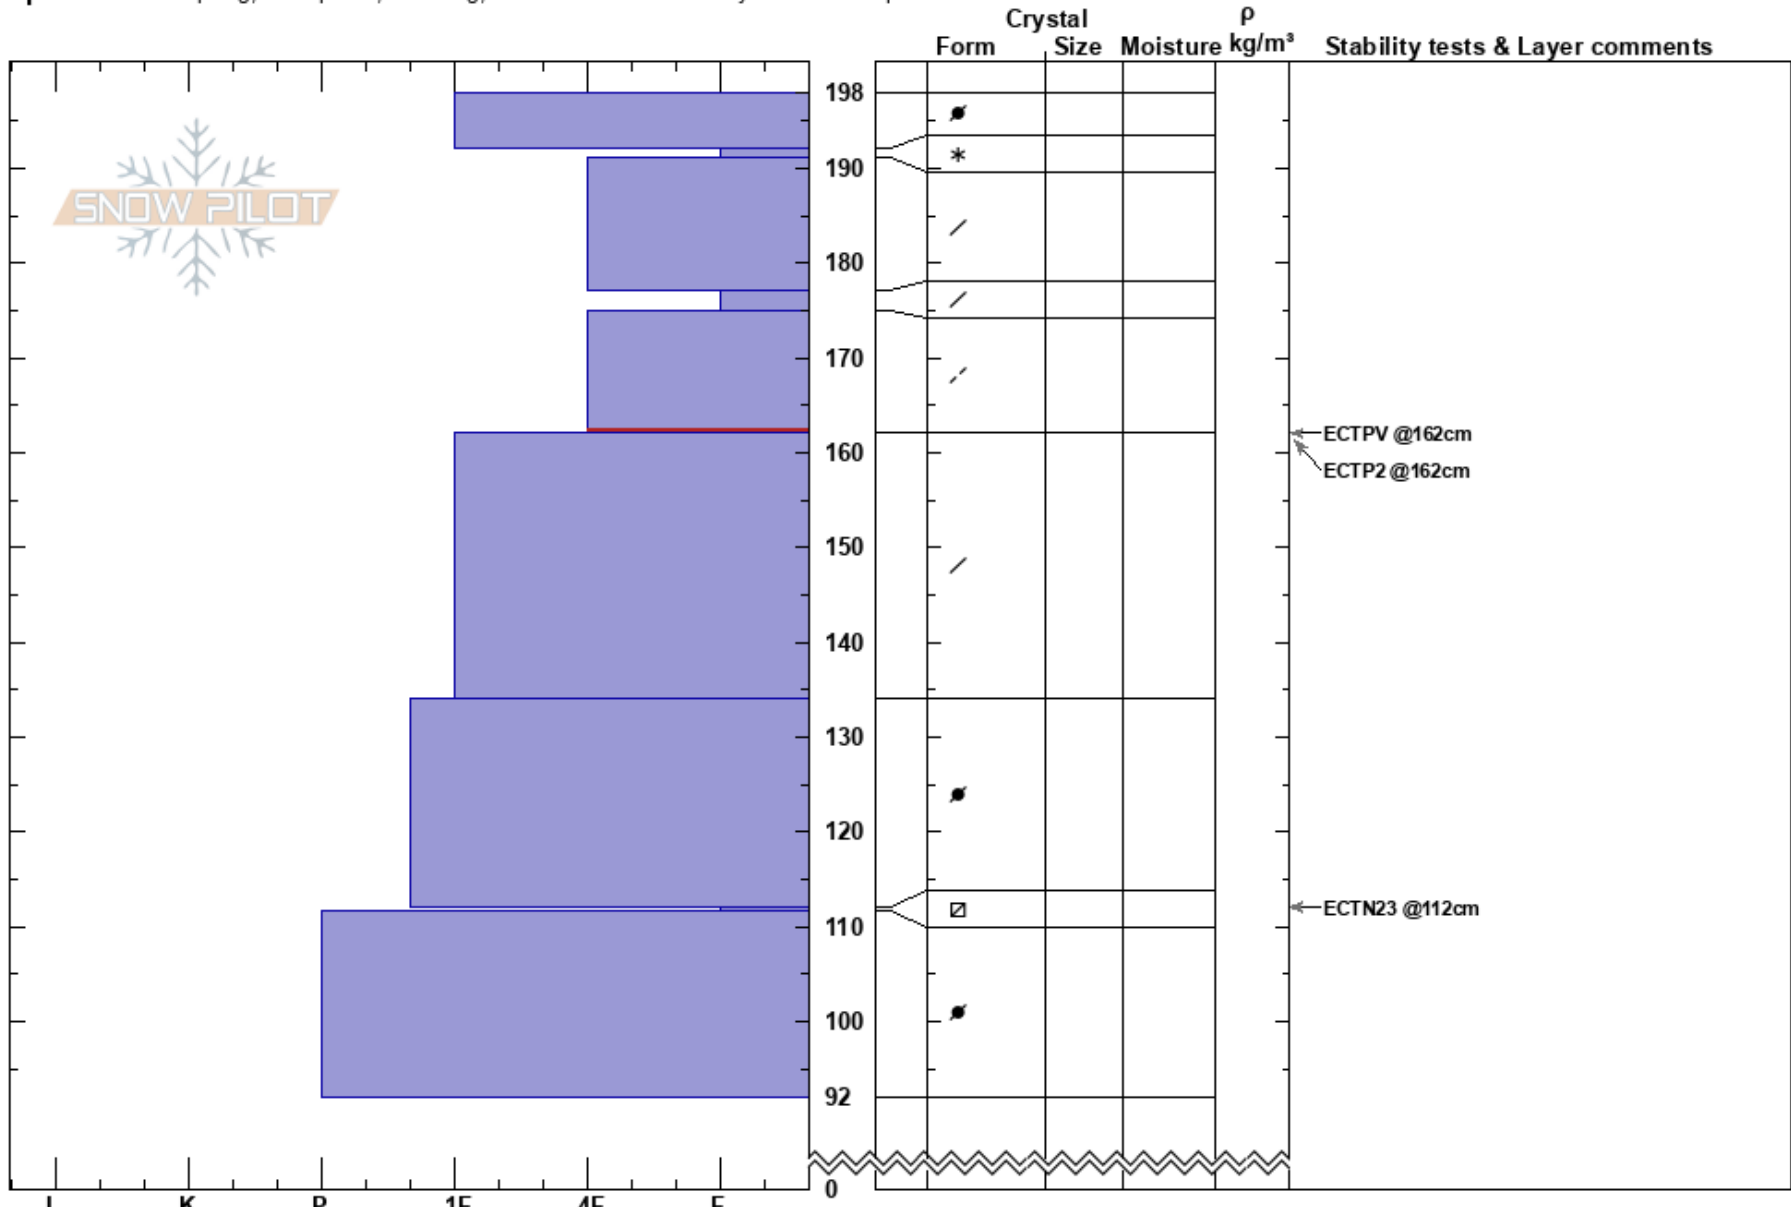

Point 6  
 Rattlesnake Mtns  
 MT  
 Elevation: 7700 ft  
 Aspect: 290°

Logan King  
 02/27/2019 - 11:15am  
 Co-ord: 47.04255N, -113.98745W  
 Slope Angle: 34°  
 Wind Loading: yes

Stability: Very Poor  
 Air Temperature: -11°C  
 Sky Cover: OVC  
 Precipitation: S-1  
 Wind: NE Moderate

HS: 198  
 PF: 50  
 175-162cm: Problematic layer

Specifics: Collapsing, widespread; Cracking; Recent avalanche activity on similar slopes

Notes: