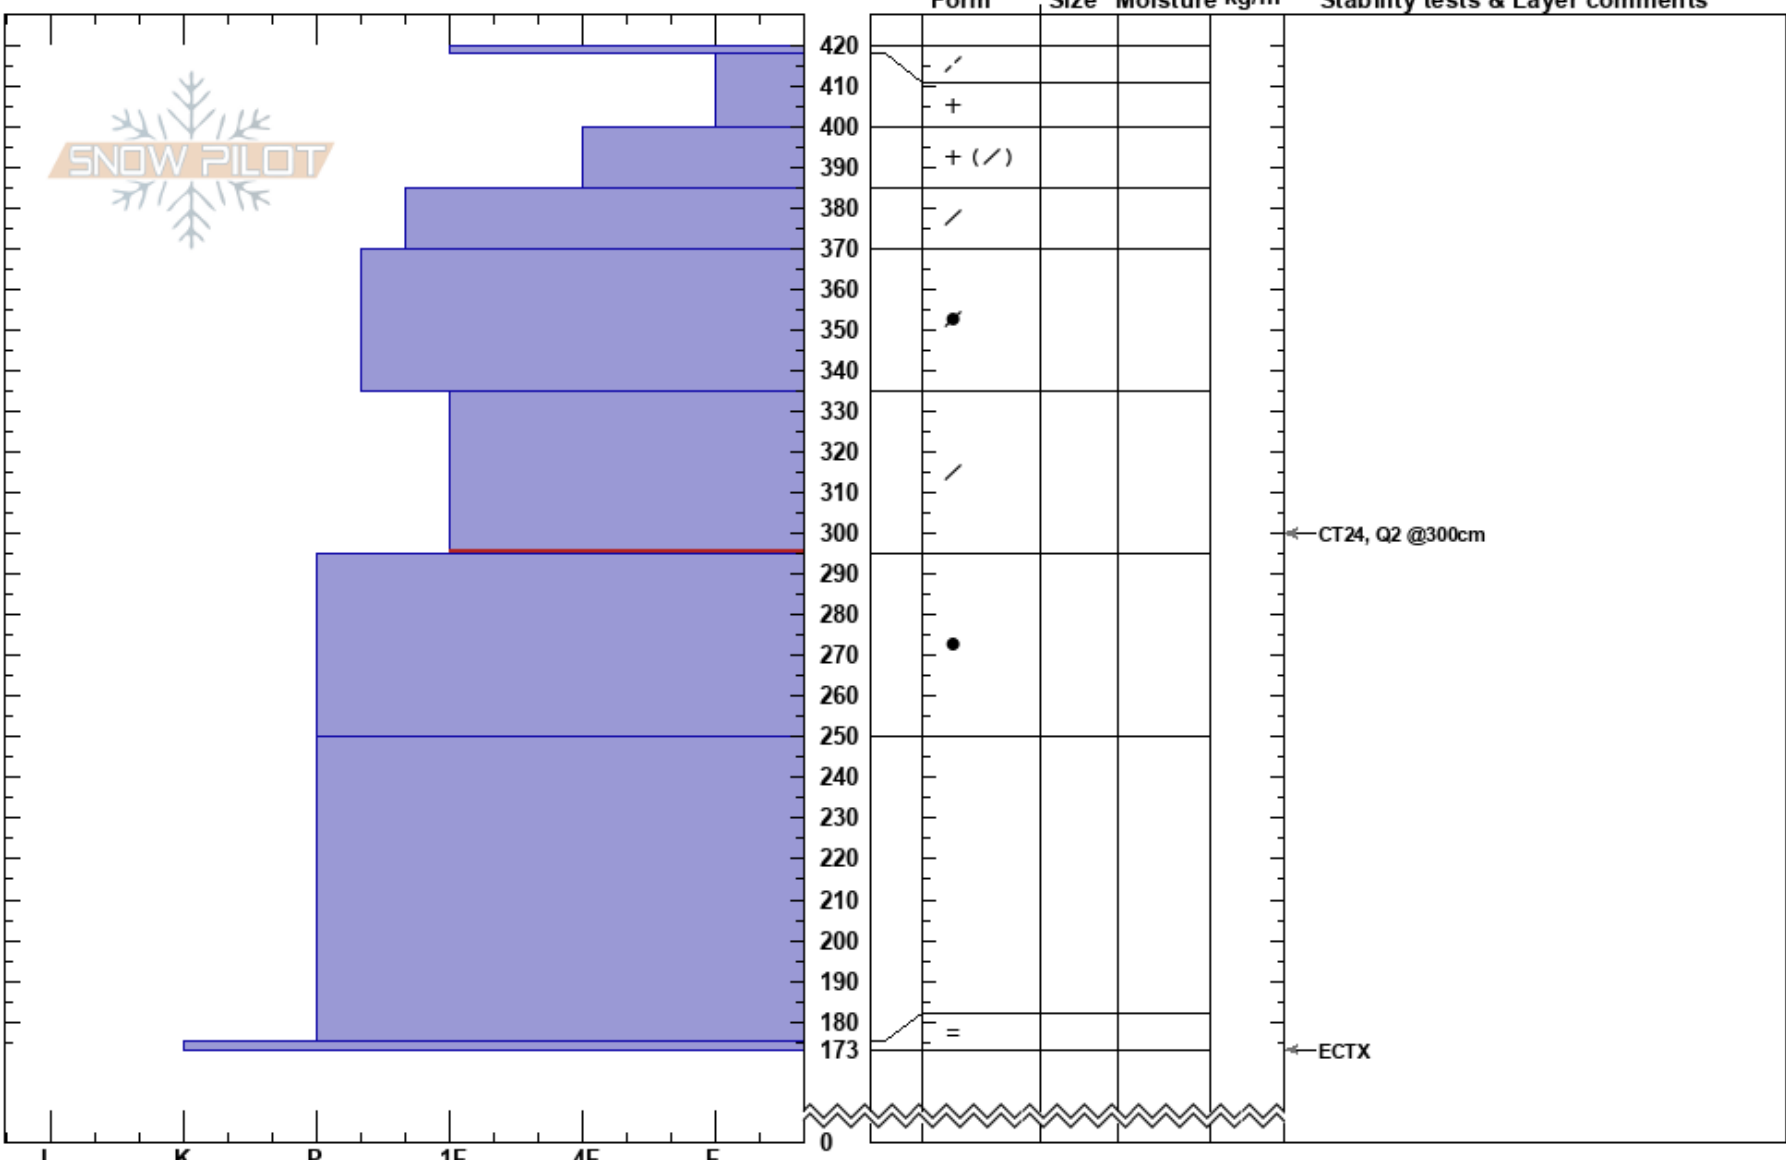

Leavitt Lake
 Bridgeport Winter Rec Ar
 CA
 Elevation: 9800 ft
 Aspect: 50°
 Specifics: We skied slope; Snowmobile tracks on slope; We snowmobiled slope

Kyle Van Peurseem
 01/25/2017 - 1:37pm
 Co-ord: 38.27155N, -119.62425W
 Slope Angle: 35°
 Wind Loading:

Stability: HS:420
 Air Temperature: 335-295cm: Problematic layer
 Sky Cover:
 Precipitation:
 Wind:

Notes: