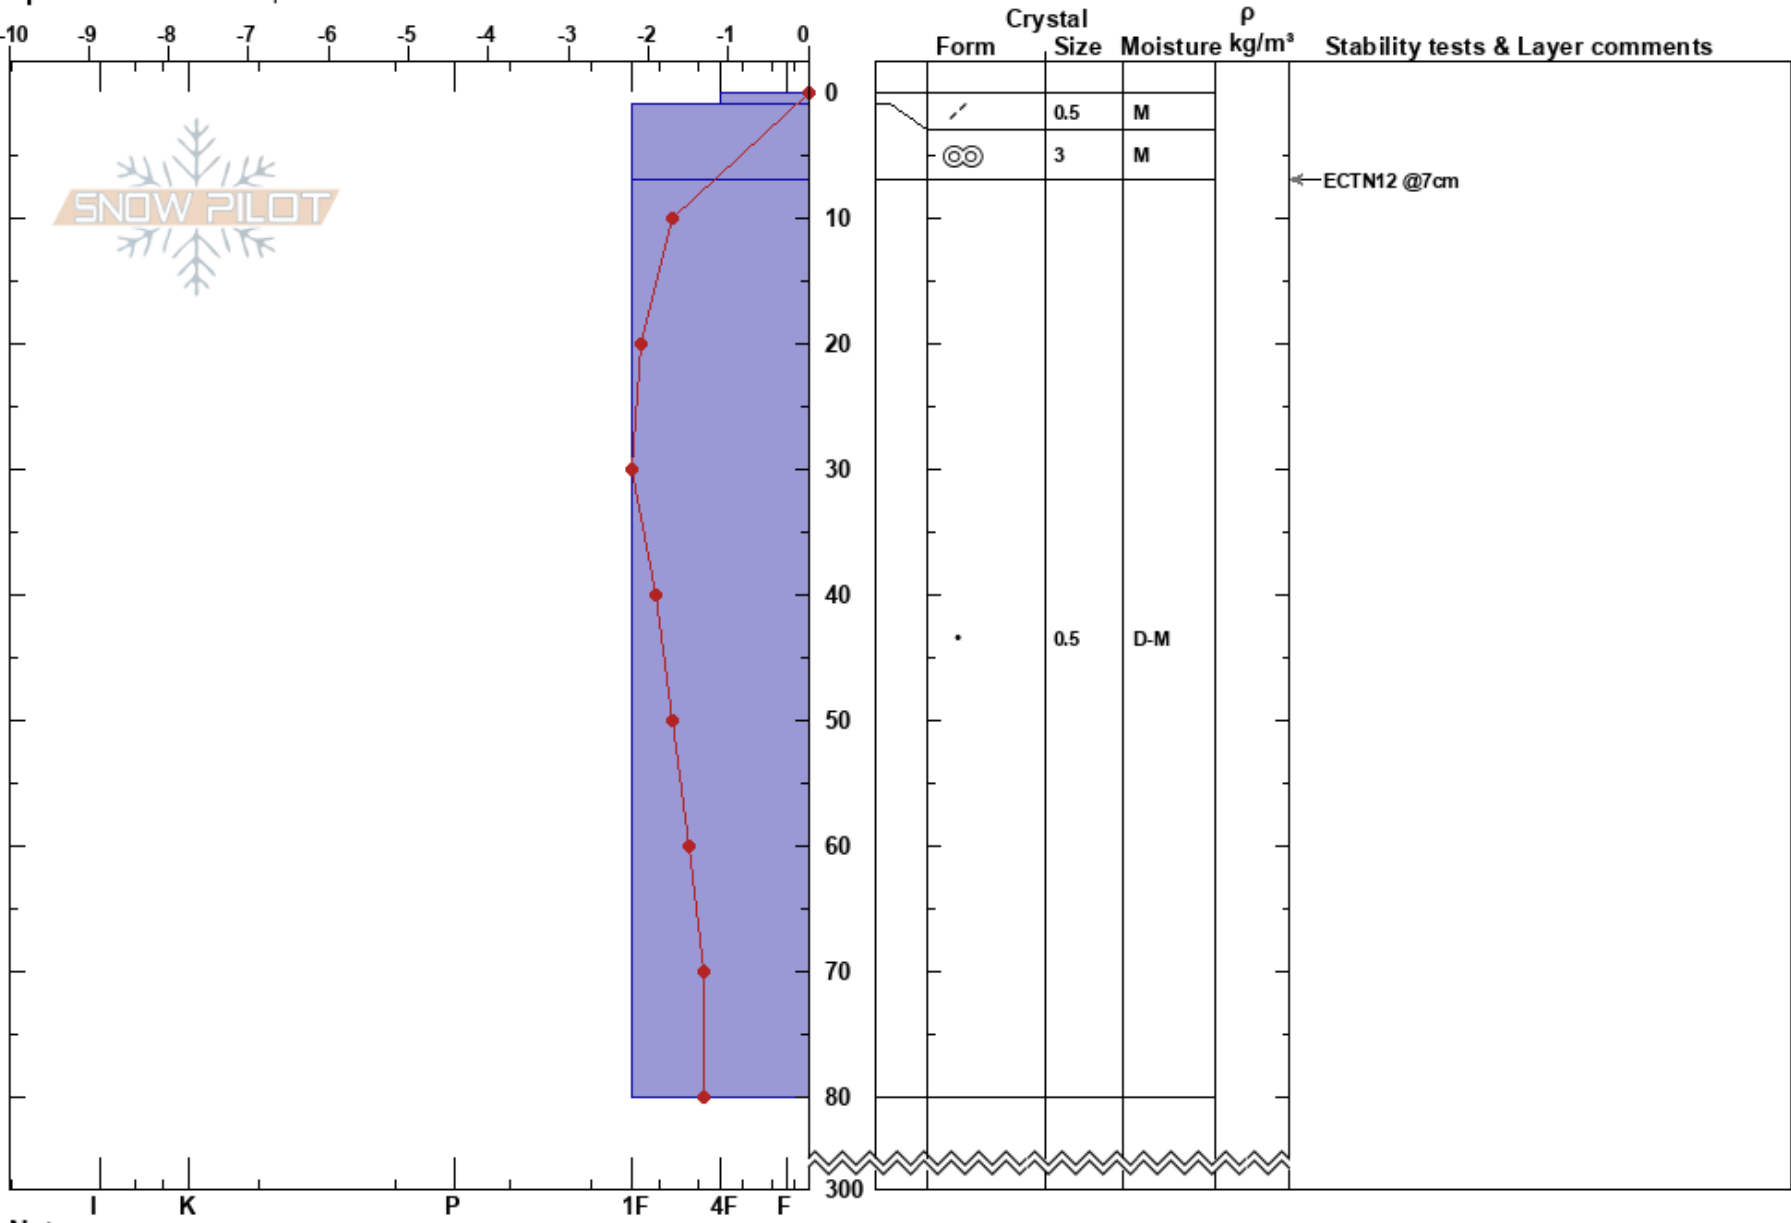

Vigelpiken Villmannsda  
 Vigelmassivet  
 Norway  
 Elevation: 975 m  
 Aspect: NE  
 Specifics: We skied slope

karl johansson  
 26/01/2017 - 10:00  
 Co-ord: 62.59279N, 11.91879W  
 Slope Angle: 23°  
 Wind Loading: no

Stability: **HS:300** **Layer Notes:**  
 Air Temperature: 2.4°C **PF: 5** 1-7cm: Problematic layer  
 Sky Cover: OVC  
 Precipitation: NO  
 Wind: SW Light Breeze

Notes: