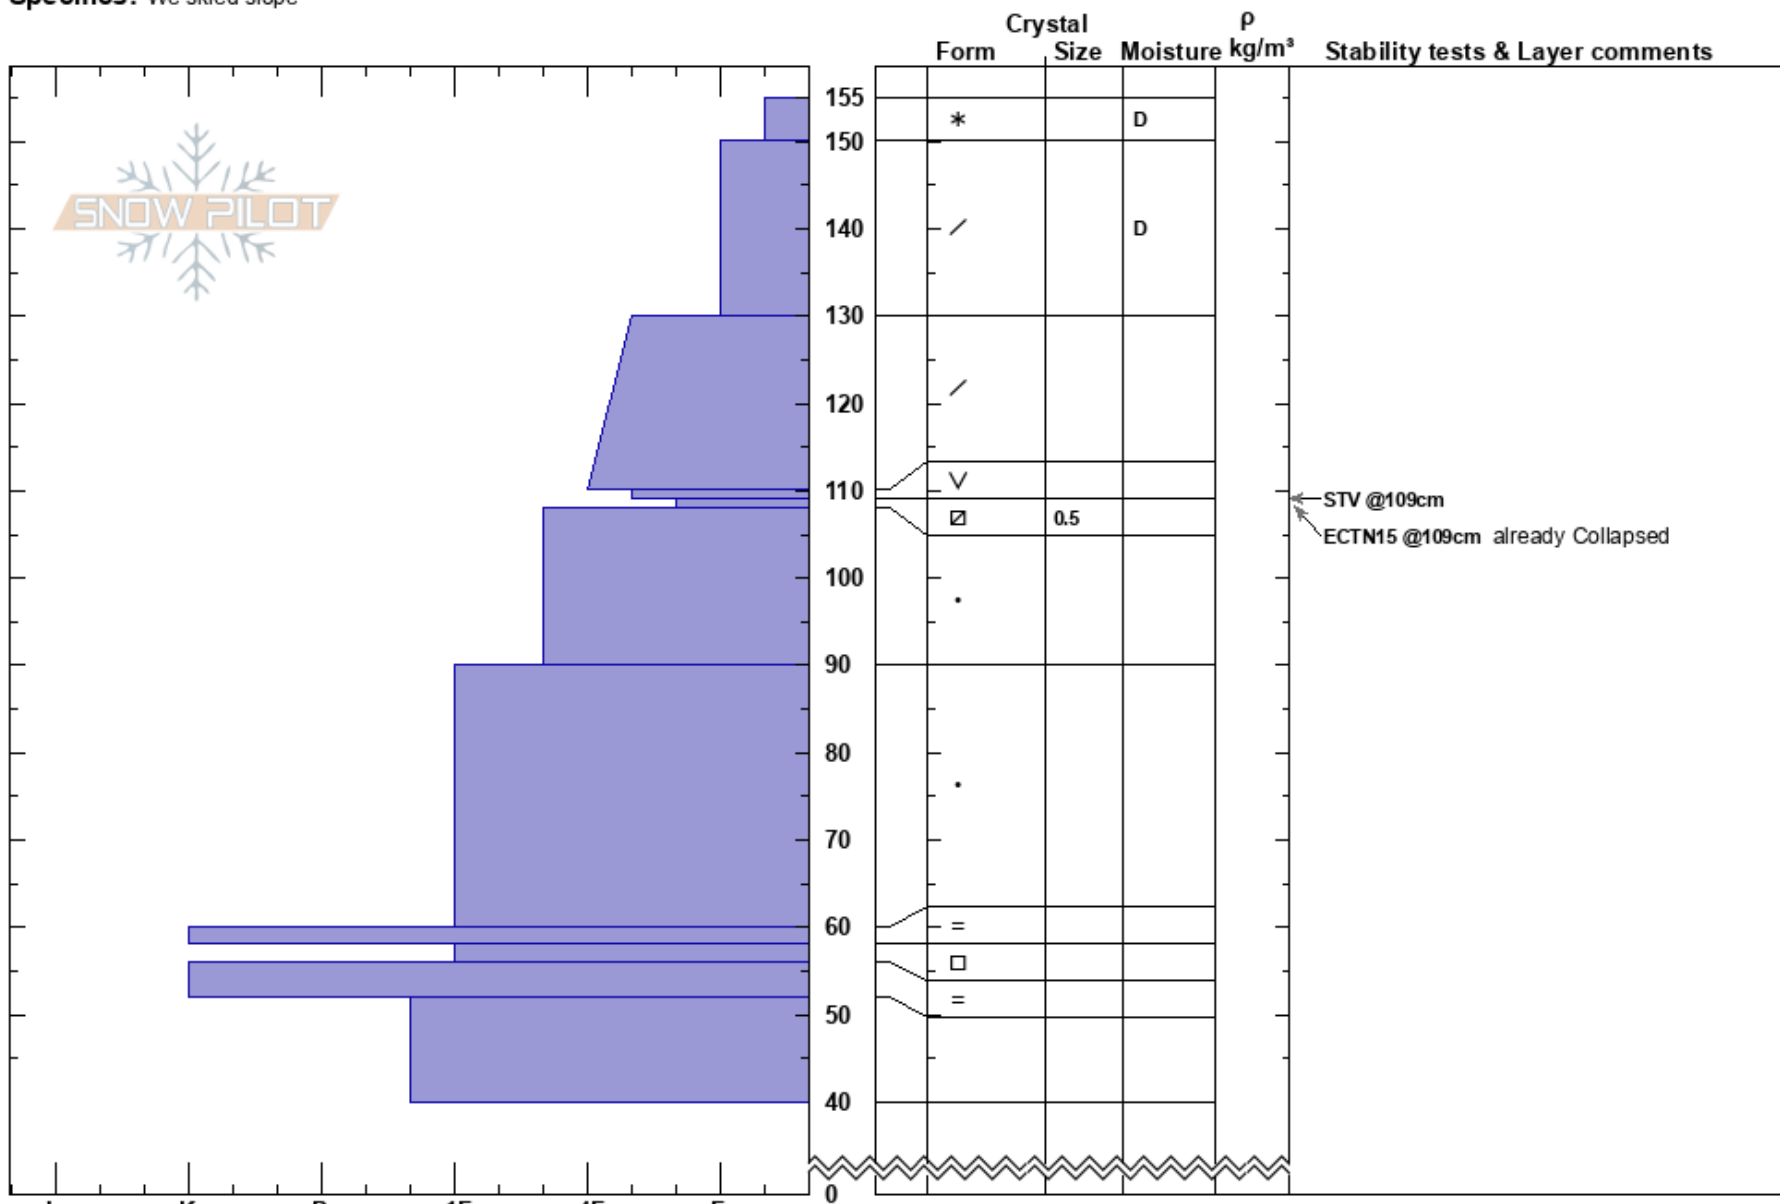

Hatties 2
 Bear River Range
 UT
 Elevation: 6200 ft
 Aspect: NE
 Specifics: We skied slope

toby weed
 01/25/2017 - 11:00am
 Co-ord: 41.84320N, -111.59058W
 Slope Angle: 32°
 Wind Loading: no

Stability: **HS: 155**
 Air Temperature: 27°F **PS: 40** 109-108cm: Problematic layer
 Sky Cover: SCT
 Precipitation: NO
 Wind: SW Light Breeze

Notes: Noticed cracking (from 1/230 indicating the entire south side of slope had collapsed but not avalanched)