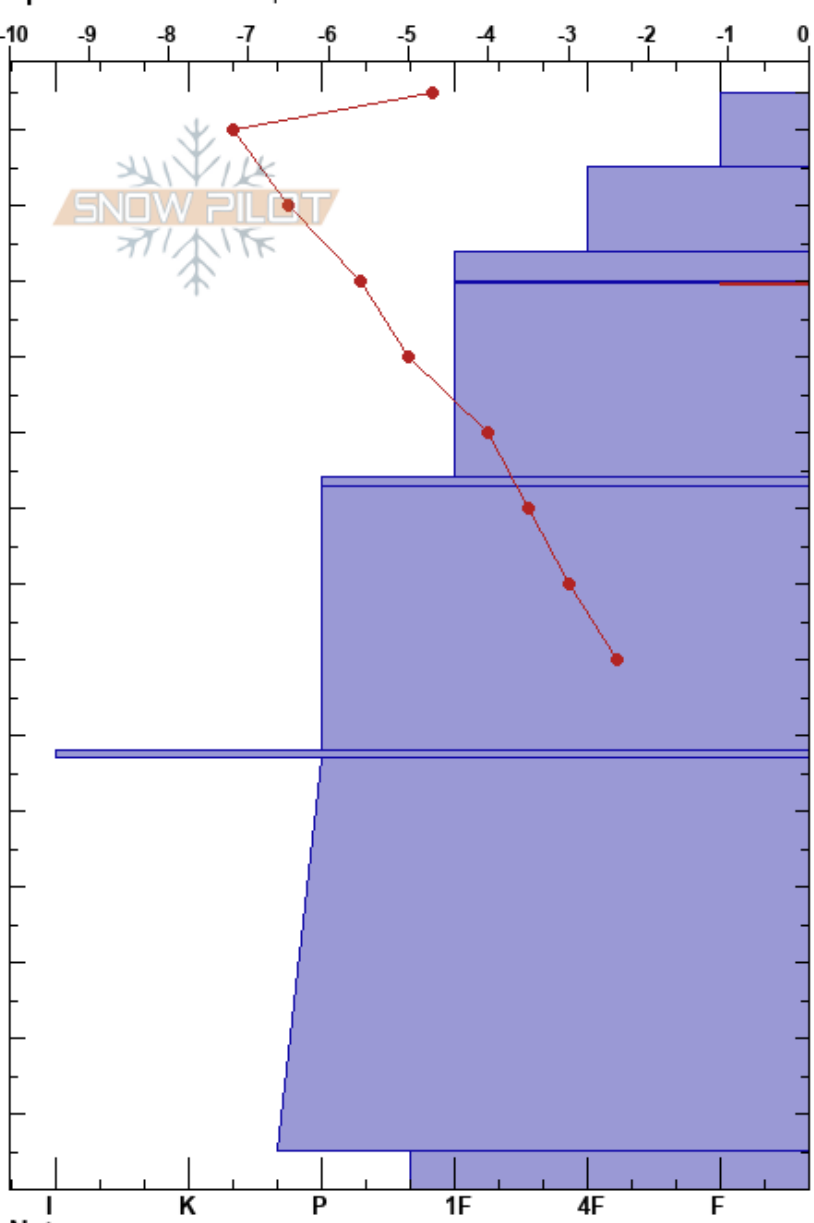

Spruce Creek  
 Bitterroot  
 MT  
 Elevation: 7000 ft  
 Aspect: 100°  
 Specifics: We skied slope

Timothy Laroche  
 01/25/2017 - 12:00pm  
 Co-ord: 46.58467N, -114.40268W  
 Slope Angle: 30°  
 Wind Loading: no

Stability: Very Good HS: 145 Layer Notes:  
 Air Temperature: -5°C PS: 20 120-119.8cm: Problematic layer  
 Sky Cover: X  
 Precipitation: S-1  
 Wind: Calm

Form	Crystal		Moisture	$\rho$ kg/m <sup>3</sup>	Stability tests & Layer comments
	Size				
*	(X)				
/					← ECTN11 @135cm
•					
☐					← ECTN20 @120cm
.					
=					
•					
■					
⊖					
⊖					