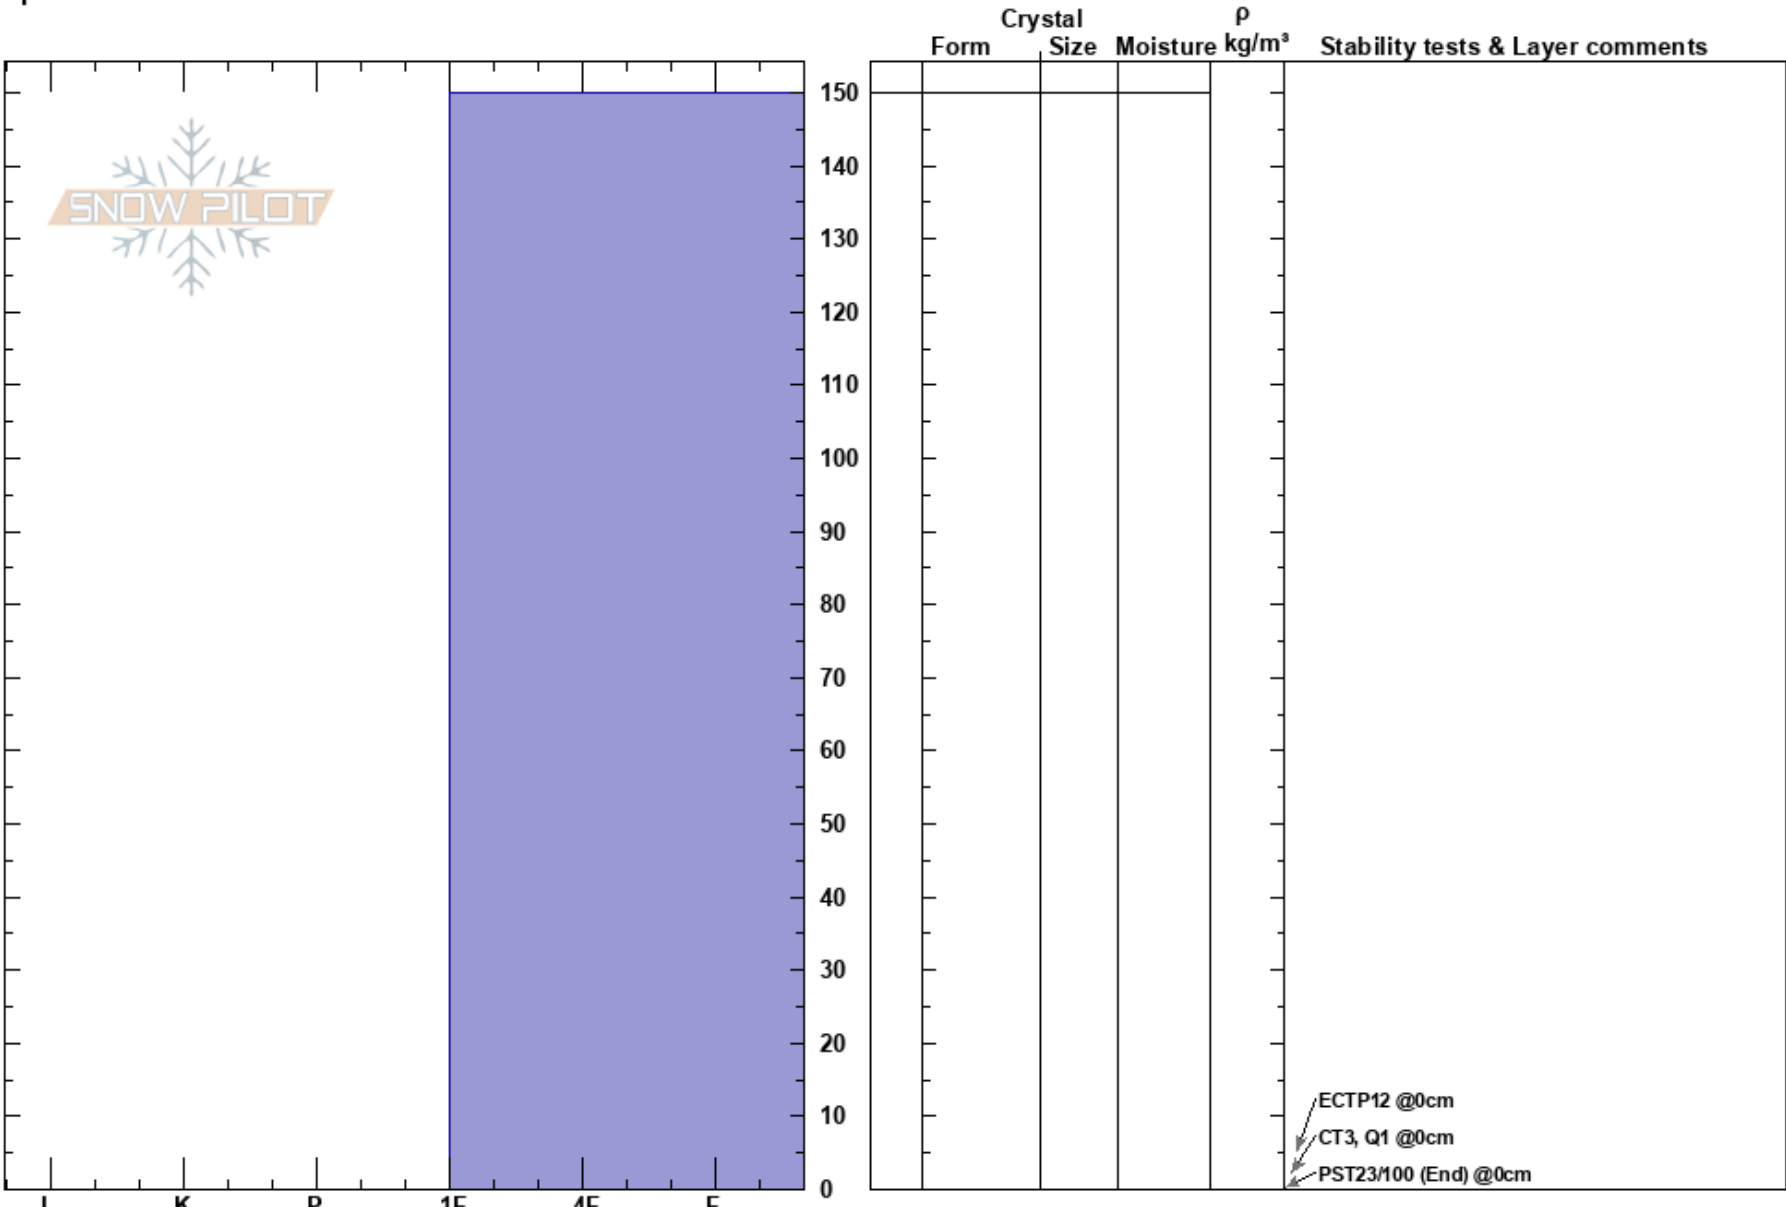

zero on live profile  
Lewis Range  
MT  
Elevation:  
Aspect:  
Specifics:

Doug Chabot-Admin  
01/09/2017 - 1:00am  
Co-ord:  
Slope Angle:  
Wind Loading:

Stability:  
Air Temperature:  
Sky Cover:  
Precipitation:  
Wind:

Layer Notes:

Notes: I K P 1F 4F F