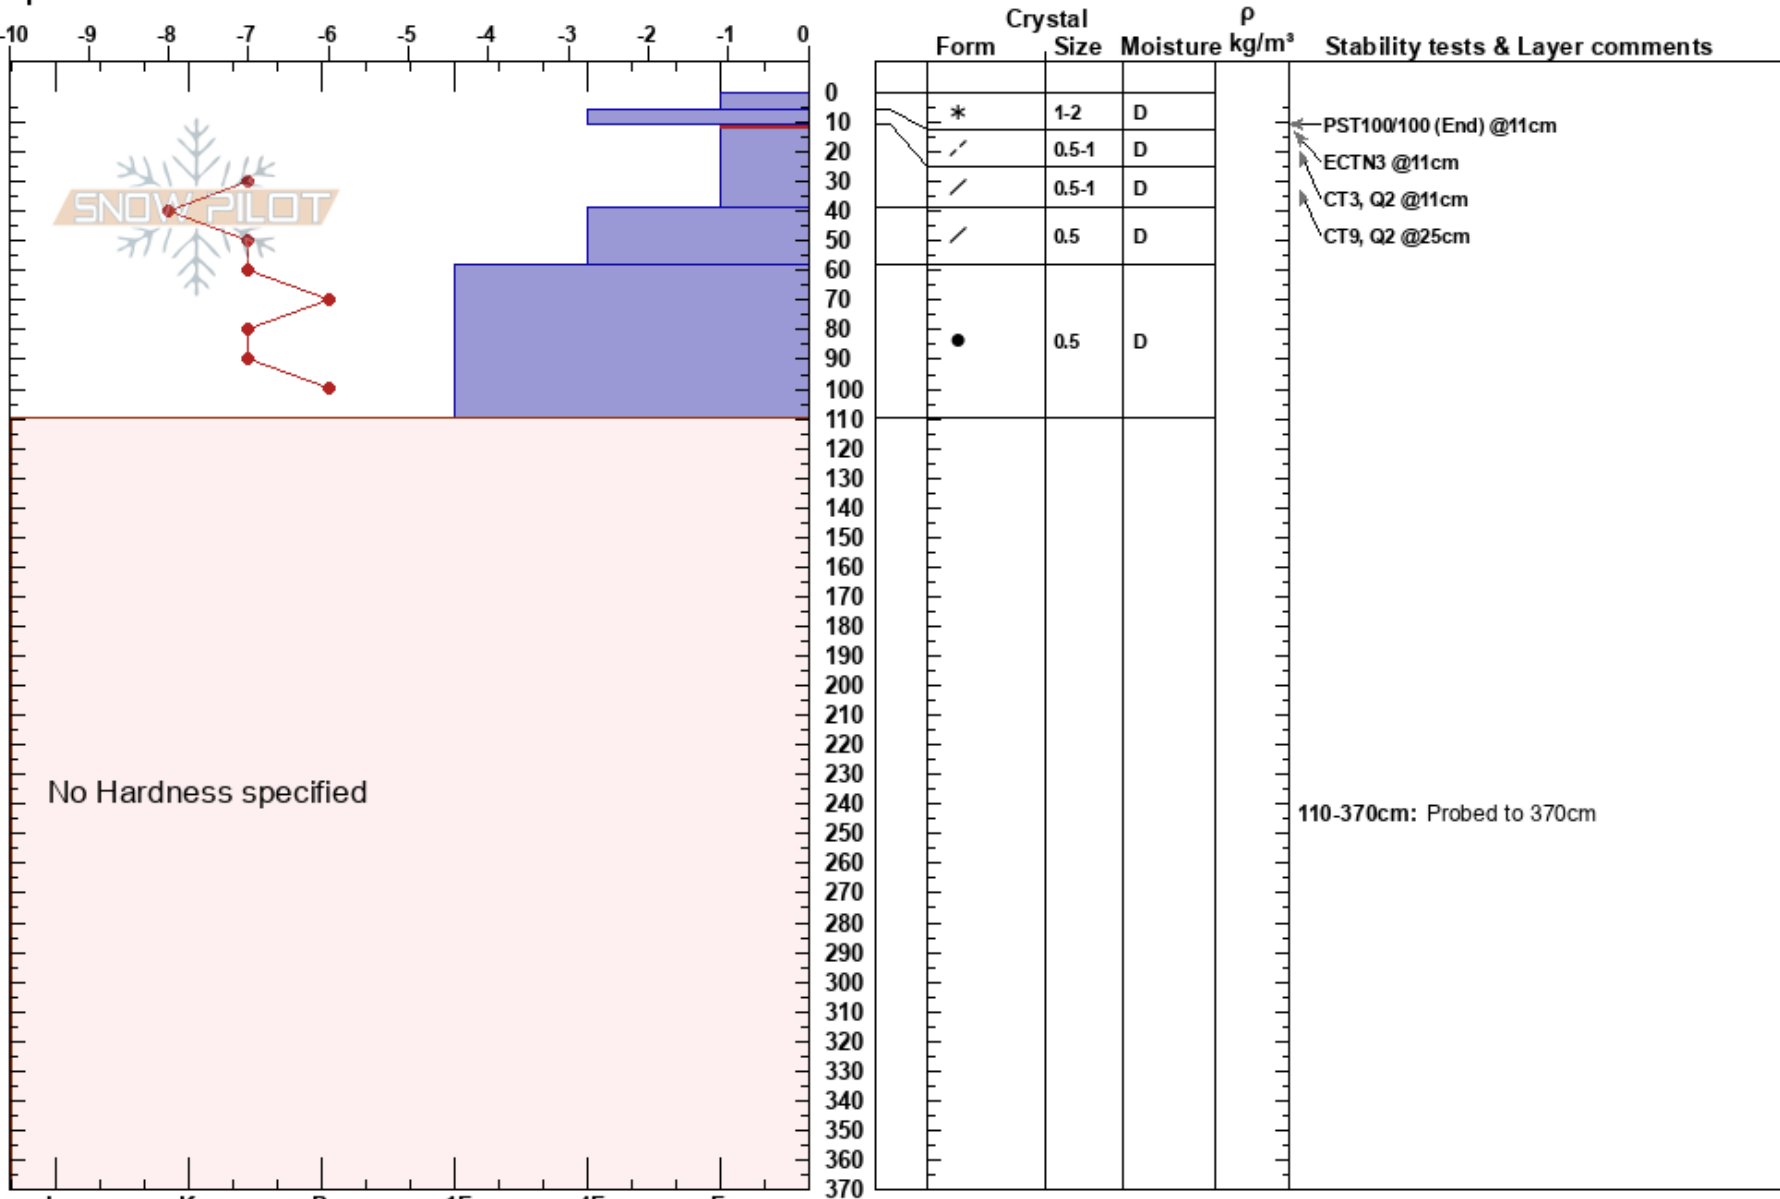

Hidden Peak  
 Central Sierra  
 CA  
 Elevation: 9130 ft  
 Aspect: 1°  
 Specifics:

Steve Reynaud  
 01/25/2017 - 11:30am  
 Co-ord: 38.97563N, -120.12468W  
 Slope Angle: 31°  
 Wind Loading: no

Stability: Good  
 Air Temperature: -7.5°C  
 Sky Cover: BKN  
 Precipitation: NO  
 Wind: W Light Breeze

Layer Notes:  
 11-39cm: Problematic layer  
 110-370cm: Probed to 370cm

Notes: HS>370cm. No wind loading observed up to 12pm. Winds were slightly increasing at that point. No signs of instability observed.