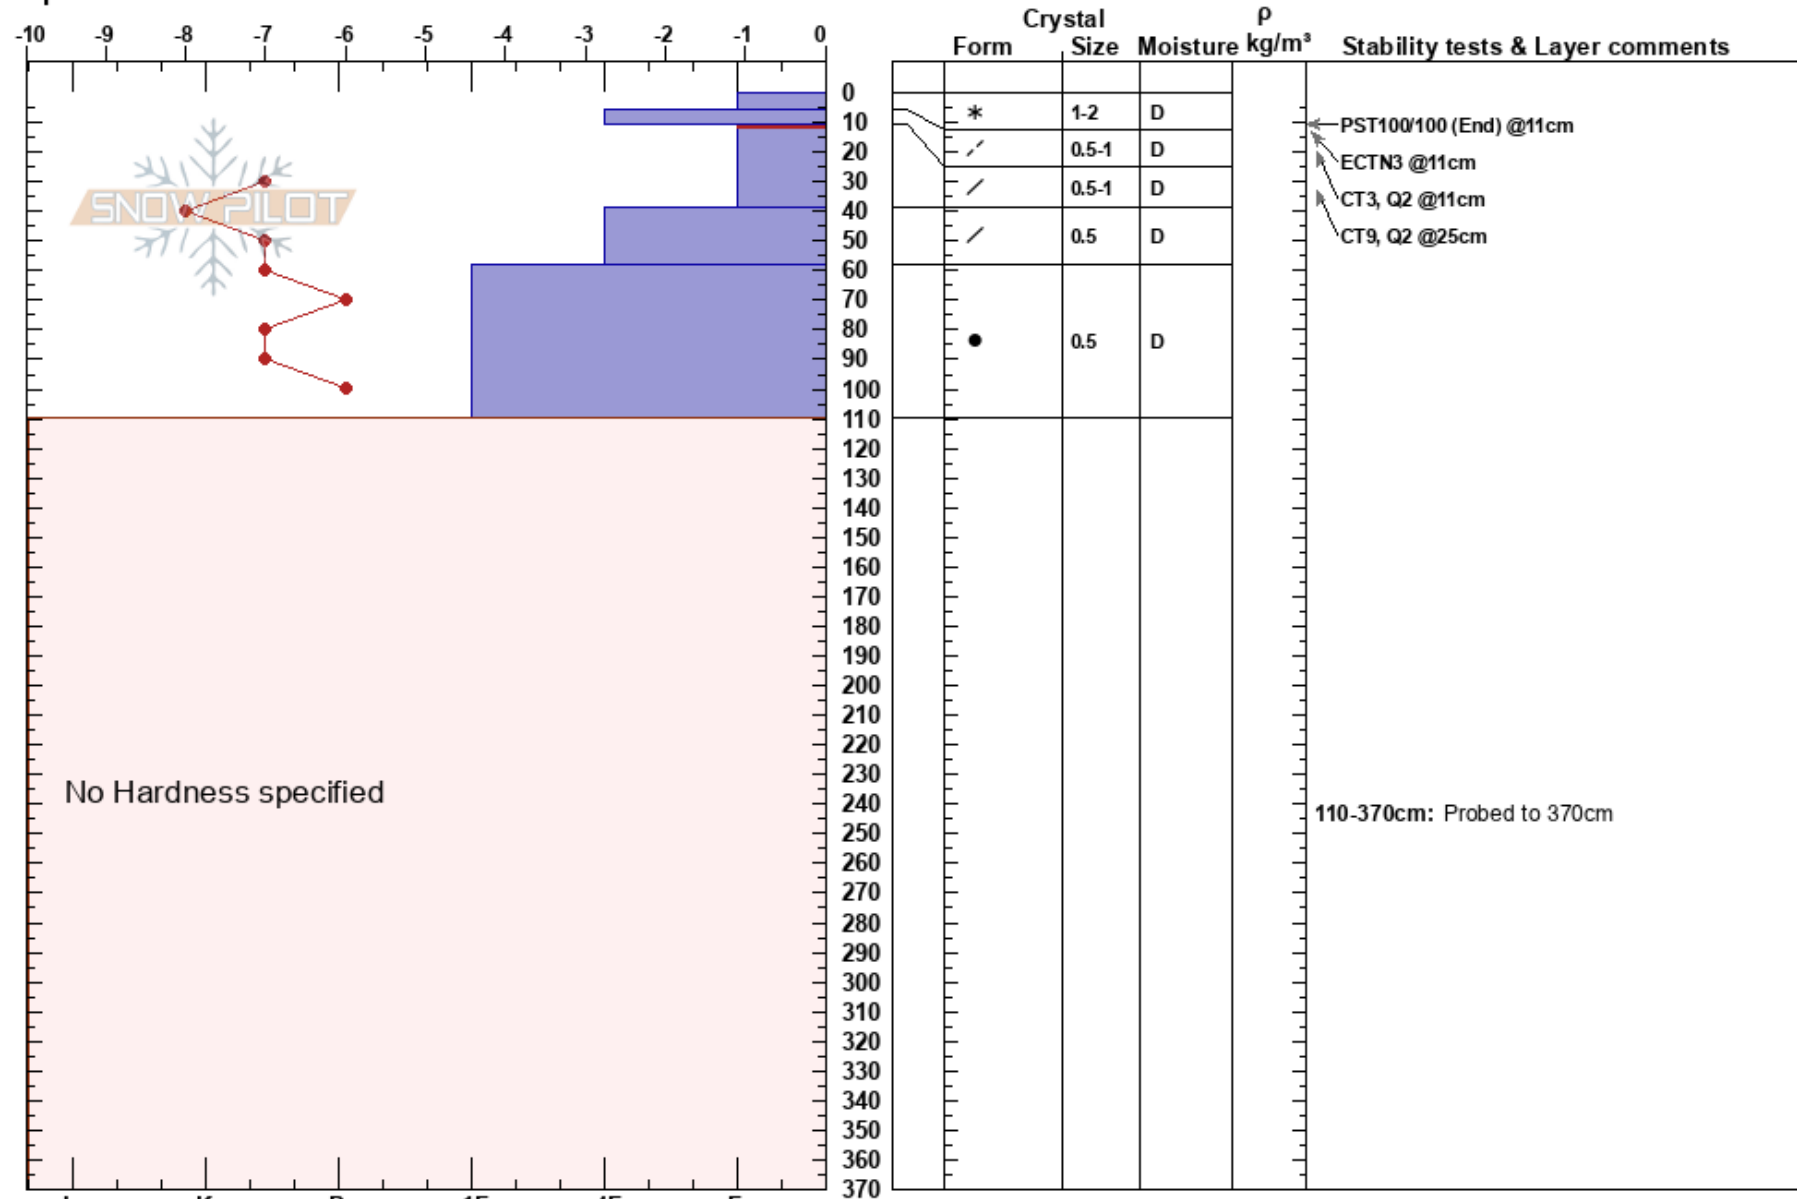

Hidden Peak  
 Central Sierra  
 CA  
 Elevation: 9130 ft  
 Aspect: 1°  
 Specifics:

Steve Reynaud  
 01/25/2017 - 11:30am  
 Co-ord: 38.97563N, -120.12468W  
 Slope Angle: 31°  
 Wind Loading: no

Stability: Good  
 Air Temperature: -7.5°C  
 Sky Cover: BKN  
 Precipitation: NO  
 Wind: W Light Breeze

Layer Notes:  
 11-39cm: Problematic layer  
 110-370cm: Probed to 370cm

**Notes:** HS>370cm. No wind loading observed up to 12pm. Winds were slightly increasing at that point. No signs of instability observed.