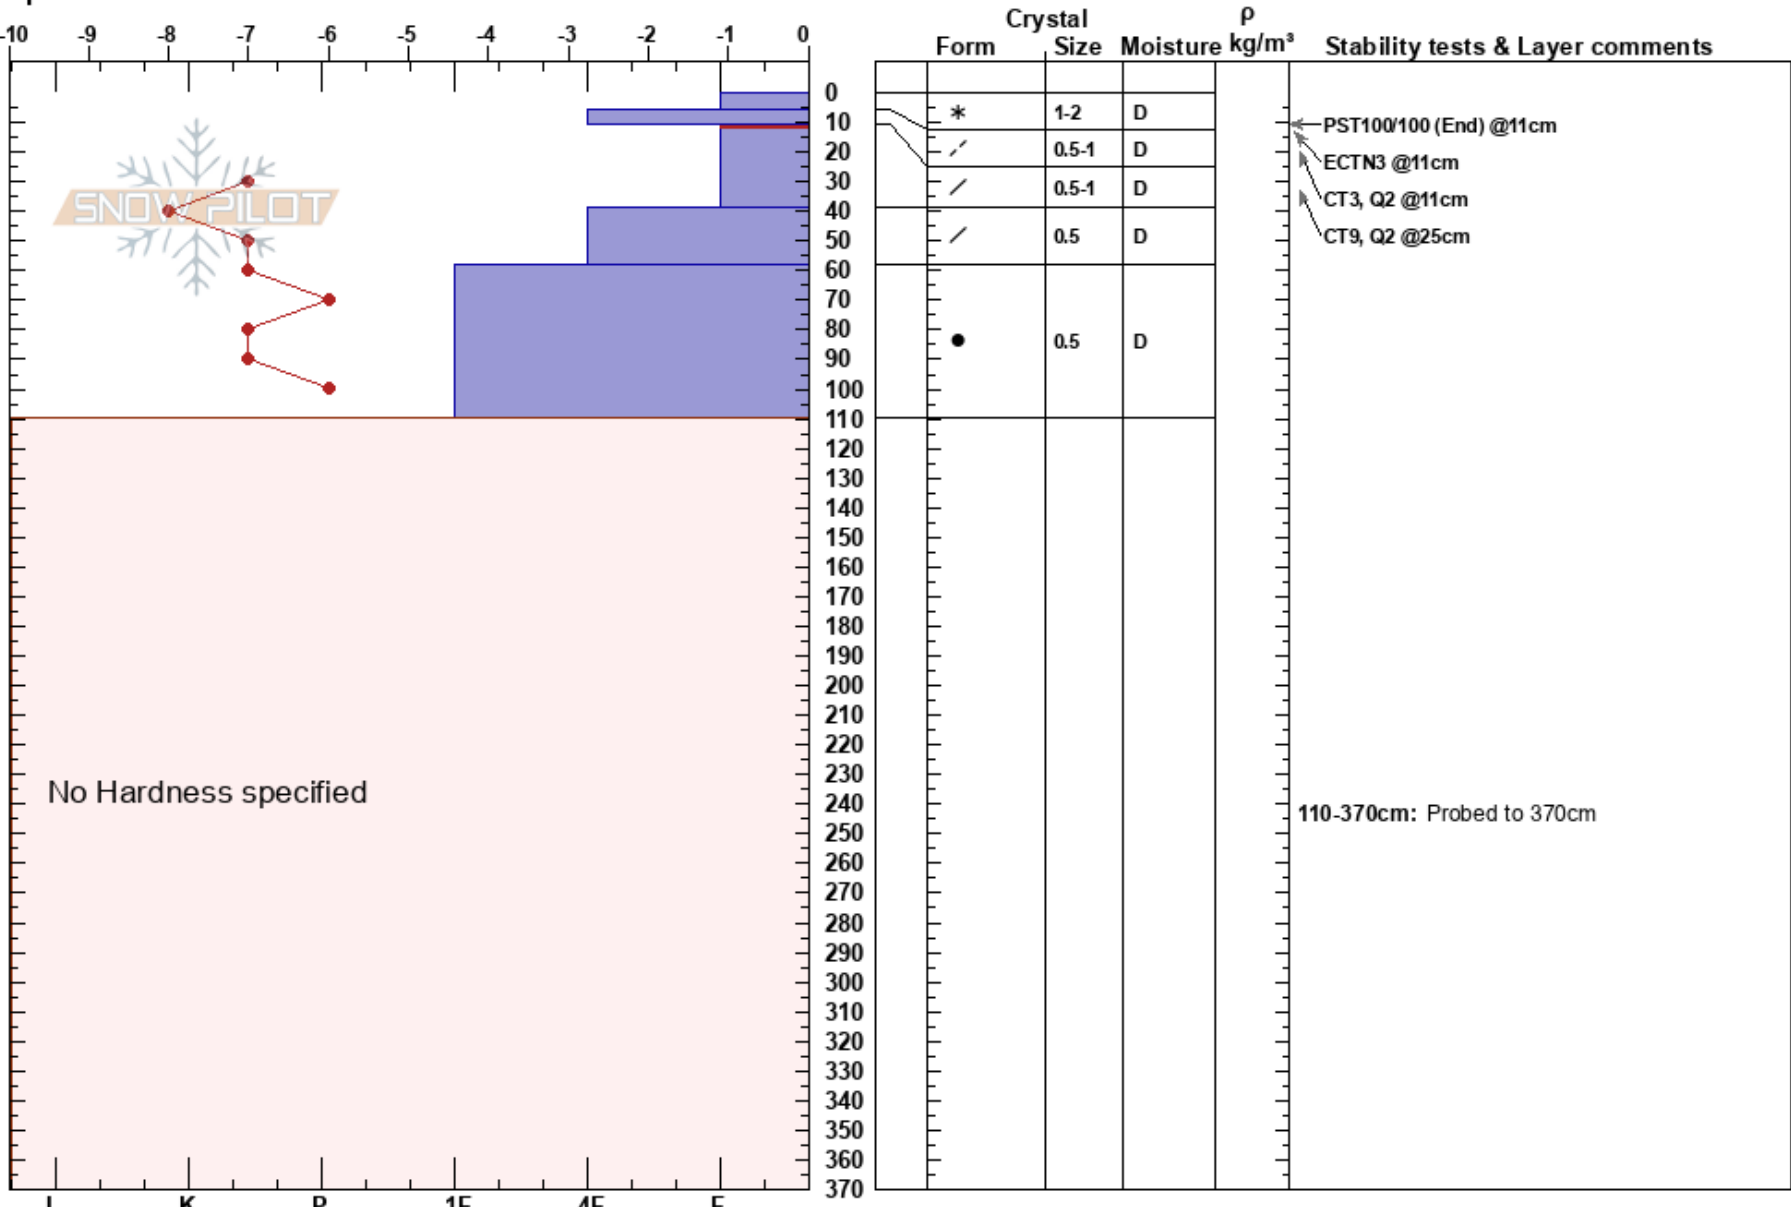

Hidden Peak
 Central Sierra
 CA
 Elevation: 9130 ft
 Aspect: 1°
 Specifics:

Steve Reynaud
 01/25/2017 - 11:30am
 Co-ord: 38.97563N, -120.12468W
 Slope Angle: 31°
 Wind Loading: no

Stability: Good
 Air Temperature: -7.5°C
 Sky Cover: BKN
 Precipitation: NO
 Wind: W Light Breeze

Layer Notes:
 11-39cm: Problematic layer
 110-370cm: Probed to 370cm

Notes: HS>370cm. No wind loading observed up to 12pm. Winds were slightly increasing at that point. No signs of instability observed.