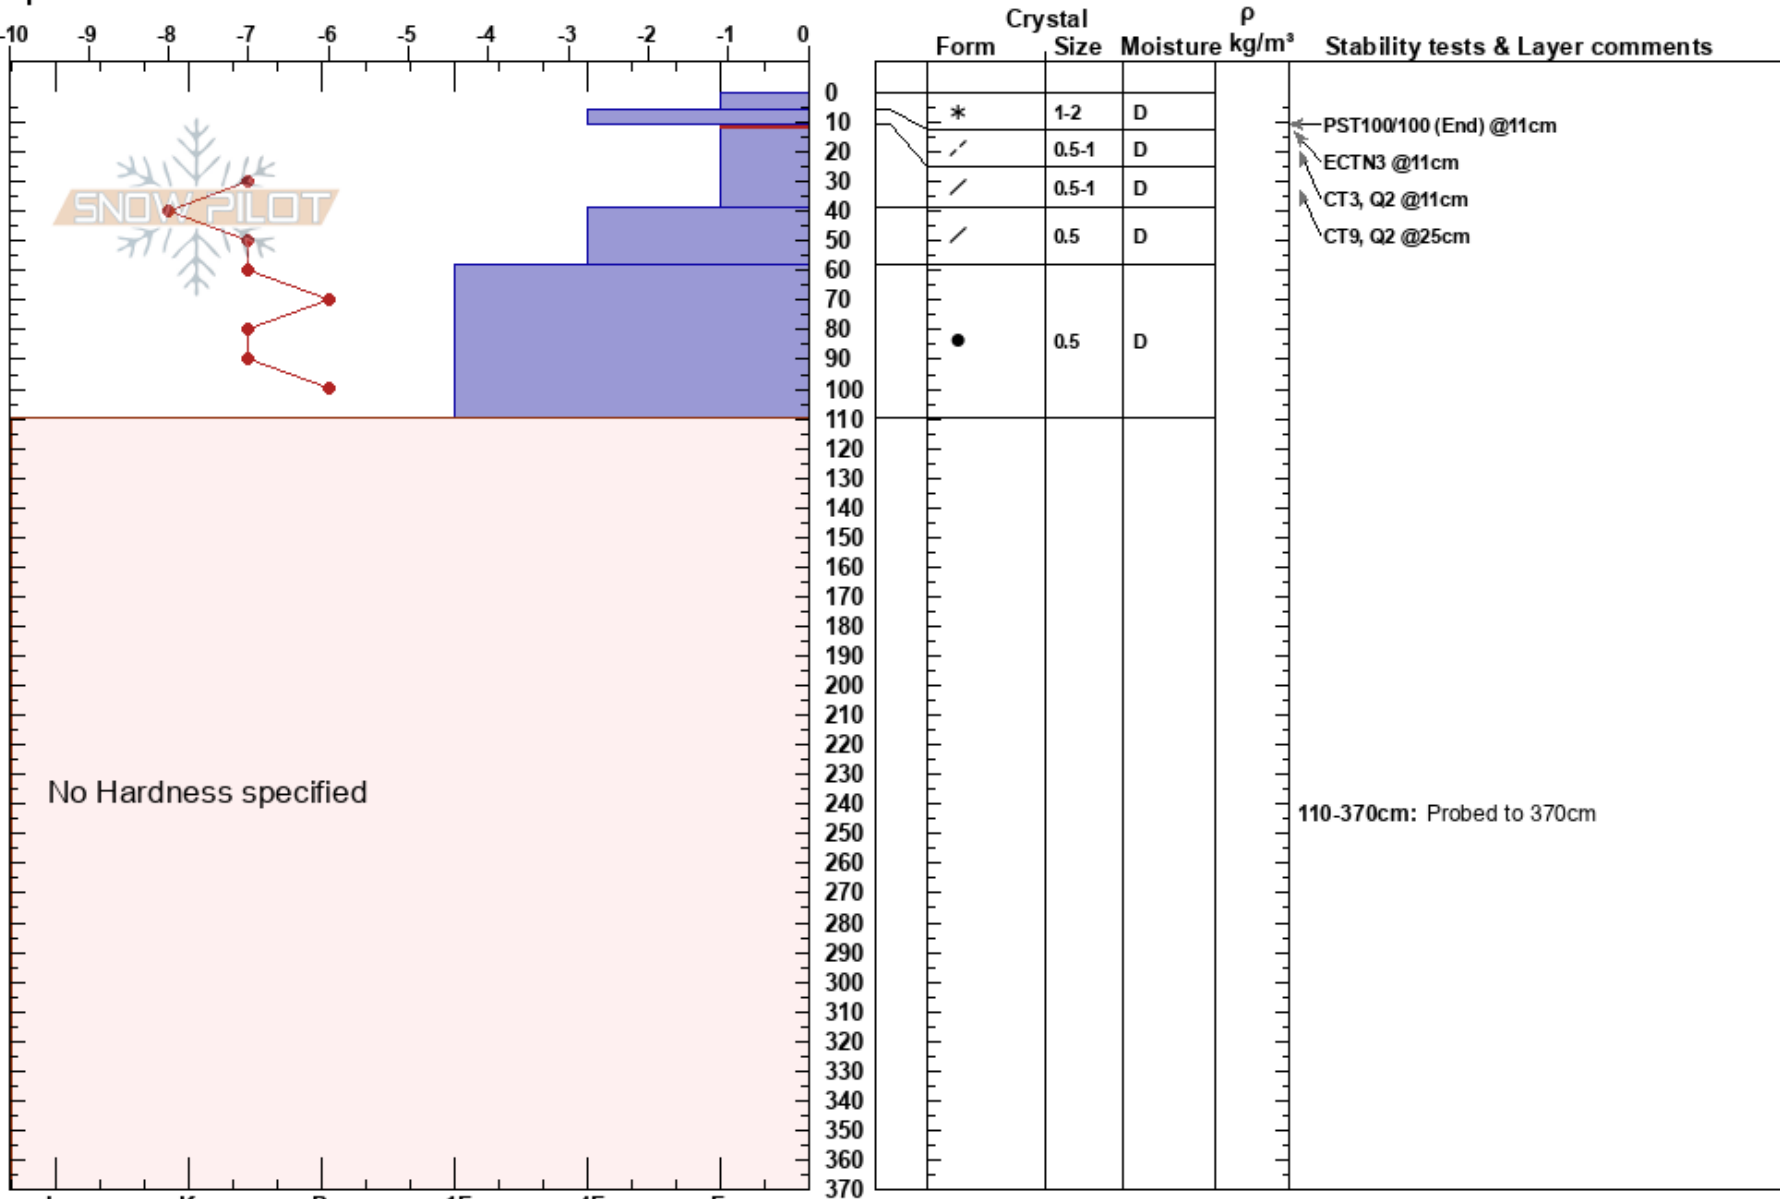

Hidden Peak
 Central Sierra
 CA
 Elevation: 9130 ft
 Aspect: 1°
 Specifics:

Steve Reynaud
 01/25/2017 - 11:30am
 Co-ord: 38.97563N, -120.12468W
 Slope Angle: 31°
 Wind Loading: no

Stability: Good
 Air Temperature: -7.5°C
 Sky Cover: BKN
 Precipitation: NO
 Wind: W Light Breeze

Layer Notes:
 11-39cm: Problematic layer
 110-370cm: Probed to 370cm

No Hardness specified

110-370cm: Probed to 370cm

Notes: HS>370cm. No wind loading observed up to 12pm. Winds were slightly increasing at that point. No signs of instability observed.