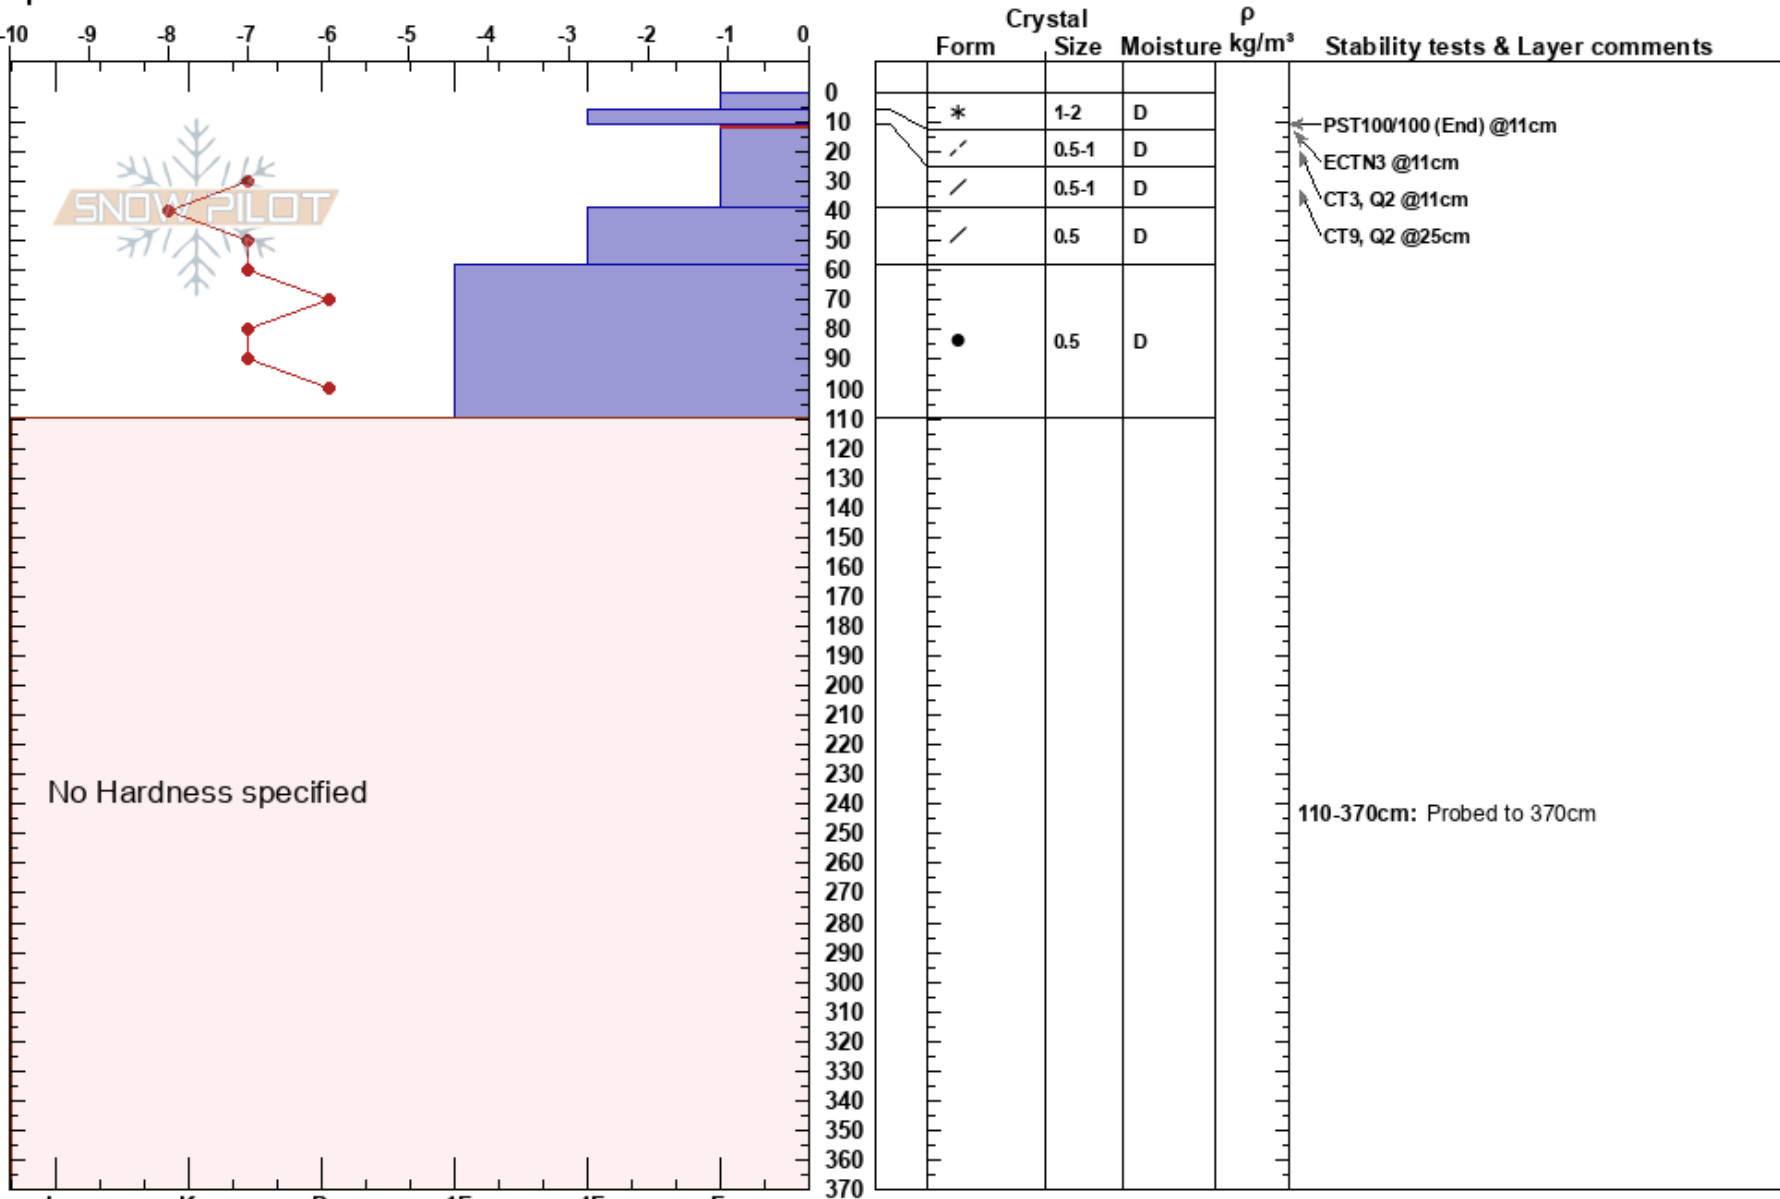

Hidden Peak
 Central Sierra
 CA
 Elevation: 9130 ft
 Aspect: 1°
 Specifics:

Steve Reynaud
 01/25/2017 - 11:30am
 Co-ord: 38.97563N, -120.12468W
 Slope Angle: 31°
 Wind Loading: no

Stability: Good
 Air Temperature: -7.5°C
 Sky Cover: BKN
 Precipitation: NO
 Wind: W Light Breeze

Layer Notes:
 11-39cm: Problematic layer
 110-370cm: Probed to 370cm

Notes: HS>370cm. No wind loading observed up to 12pm. Winds were slightly increasing at that point. No signs of instability observed.