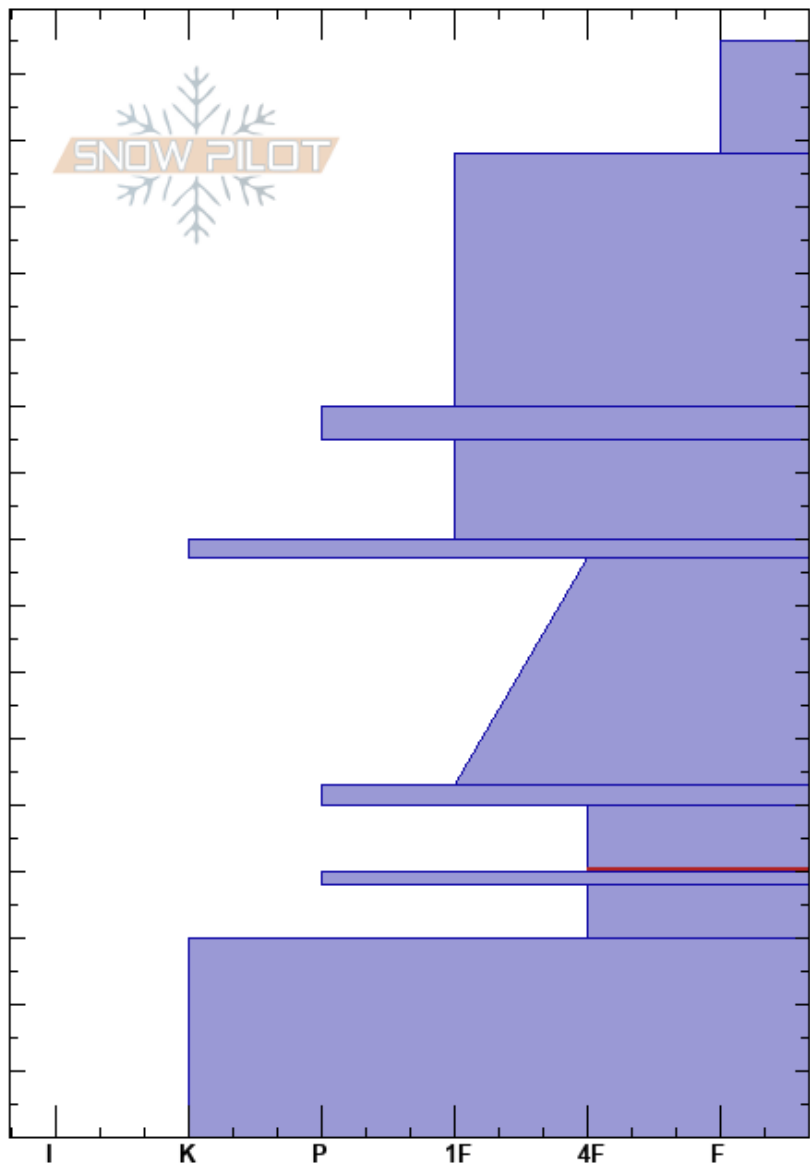

Firehole- Upper
 Madison Range-N
 MT
 Elevation: 9700 ft
 Aspect: NE
 Specifics: Pit dug in a Ski Area

Shawn Orloff
 01/24/2017 - 12:00pm
 Co-ord:
 Slope Angle: 38°
 Wind Loading:

Stability: **HS: 165**
 Air Temperature: -16°C
 Sky Cover: SCT
 Precipitation: NO
 Wind: W Light Breeze
 Layer Notes: 50-40cm: Problematic layer

Crystal Form	Crystal Size	Moisture	ρ kg/m ³	Stability tests & Layer comments
+ (/)	1			
☐	0.5			
☐	0.3			
☐	0.5			
☐				
☐	0.5			
=				
☐	2			
=				
☐	3			
☐				

ECTX

Notes: