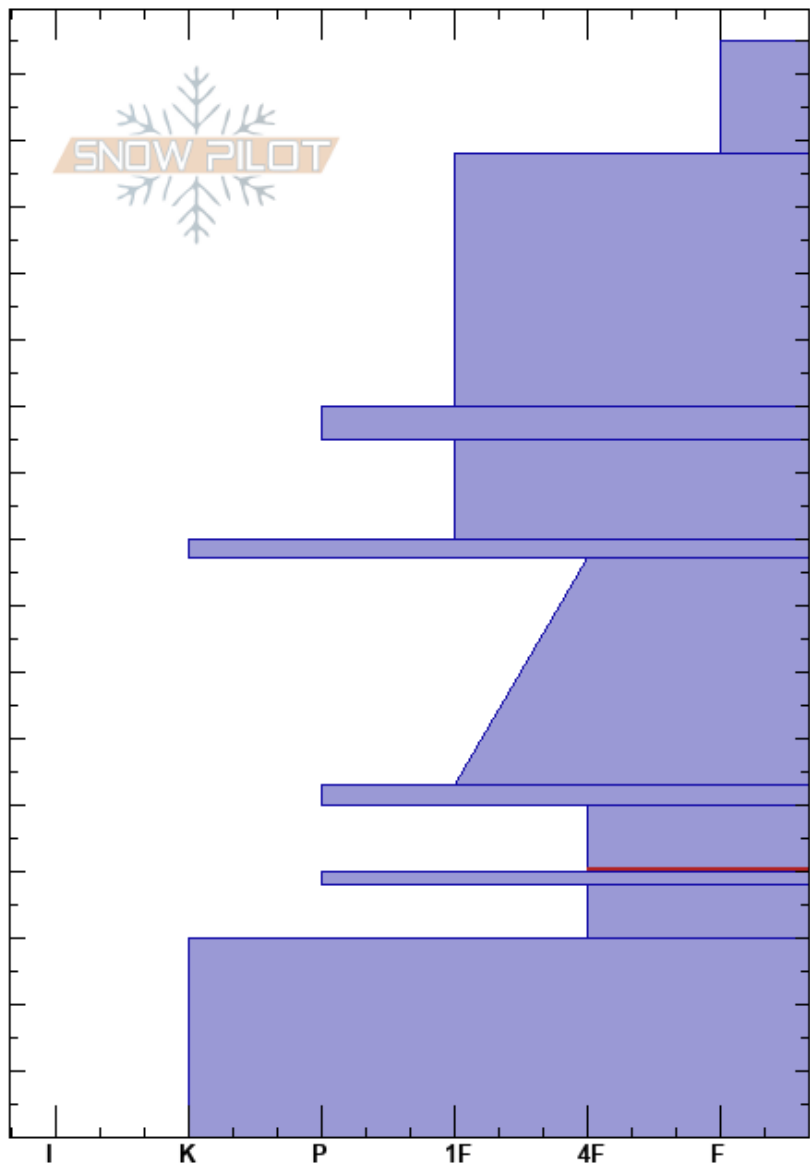

Firehole- Upper  
 Madison Range-N  
 MT  
 Elevation: 9700 ft  
 Aspect: NE  
 Specifics: Pit dug in a Ski Area

Shawn Orloff  
 01/24/2017 - 12:00pm  
 Co-ord:  
 Slope Angle: 38°  
 Wind Loading:

Stability: **HS: 165**  
 Air Temperature: -16°C  
 Sky Cover: SCT  
 Precipitation: NO  
 Wind: W Light Breeze  
 Layer Notes: 50-40cm: Problematic layer

Crystal Form	Crystal Size	Moisture	$\rho$ kg/m <sup>3</sup>	Stability tests & Layer comments
+ ( / )	1			
☐	0.5			
☐	0.3			
☐	0.5			
☐				
☐	0.5			
=				
☐	2			
=				
☐	3			
☐				

ECTX

Notes: