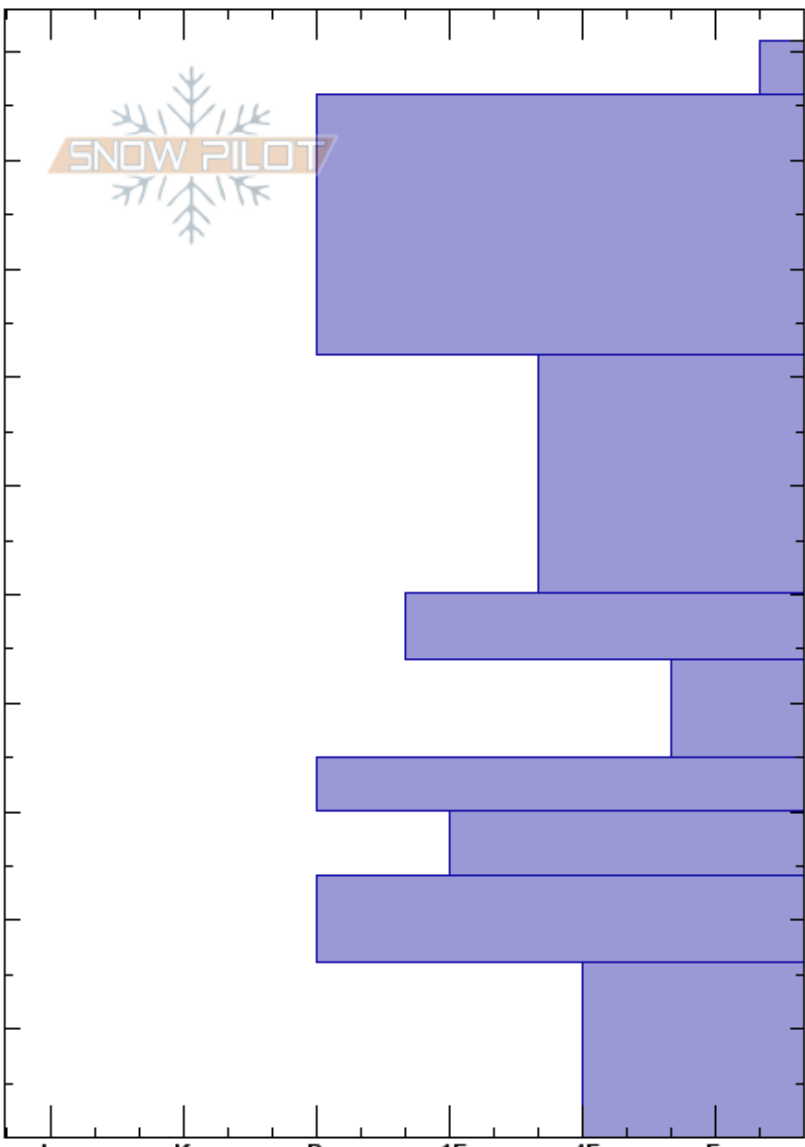

L, R, Z - Lab 1  
 Bridger Range  
 MT  
 Elevation: 2542 m  
 Aspect: SE  
 Specifics:

Zach Popp  
 01/20/2017 - 2:15pm  
 Co-ord: 45.83000N, -110.92800W  
 Slope Angle: 16°  
 Wind Loading:

Stability:  
 Air Temperature: -4.6°C  
 Sky Cover: FEW  
 Precipitation: NO  
 Wind: Calm

HS: 101  
 Layer Notes:  
 72-50cm: Problematic layer

Height (m)	Crystal		Moisture	$\rho$ kg/m <sup>3</sup>	Stability tests & Layer comments
	Form	Size			
101					
90	/	0.5	D		
80					
70				242	
60	/	1.5	D		
50				269	
40					
30					
20					
10					
0					