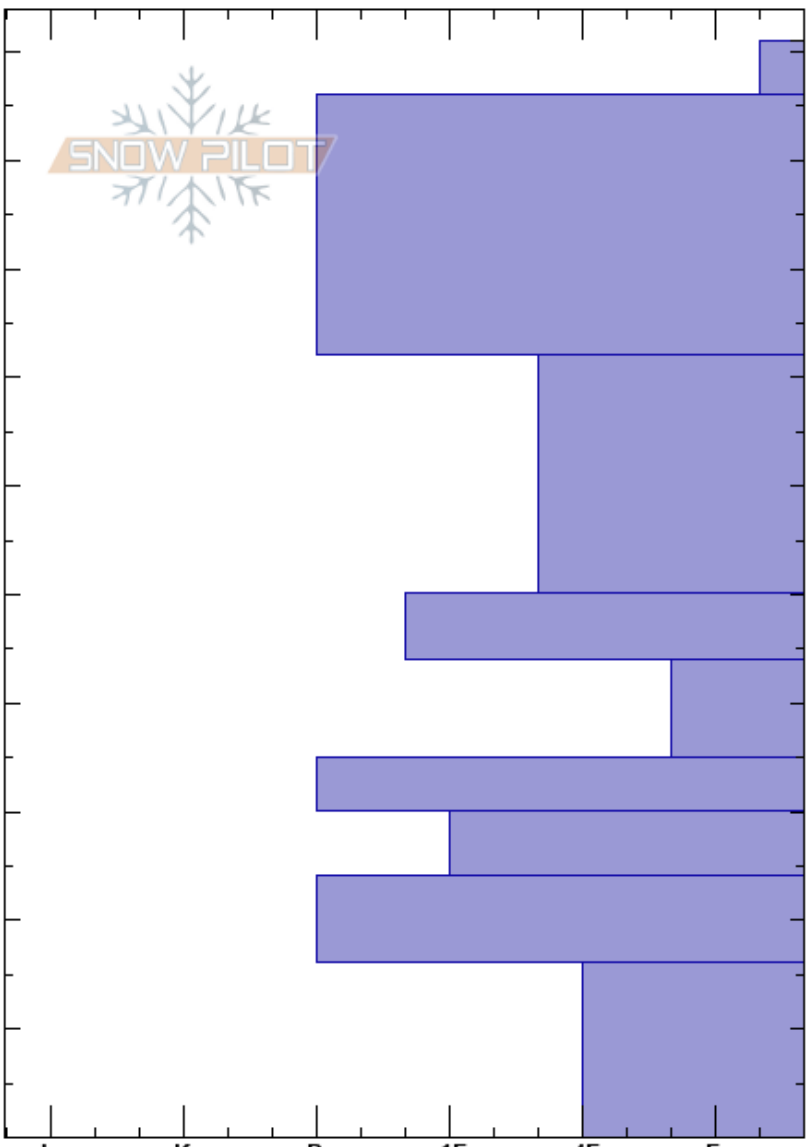

L, R, Z - Lab 1
 Bridger Range
 MT
 Elevation: 2542 m
 Aspect: SE
 Specifics:

Zach Popp
 01/20/2017 - 2:15pm
 Co-ord: 45.83000N, -110.92800W
 Slope Angle: 16°
 Wind Loading:

Stability: **HS: 101**
 Air Temperature: -4.6°C
 Sky Cover: FEW
 Precipitation: NO
 Wind: Calm
 Layer Notes: 72-50cm: Problematic layer

Height (m)	Crystal		Moisture	ρ kg/m ³	Stability tests & Layer comments
	Form	Size			
101					
90	/	0.5	D		
80					
70				242	
60	/	1.5	D		
50				269	
40					
30					
20					
10					
0					

Notes: