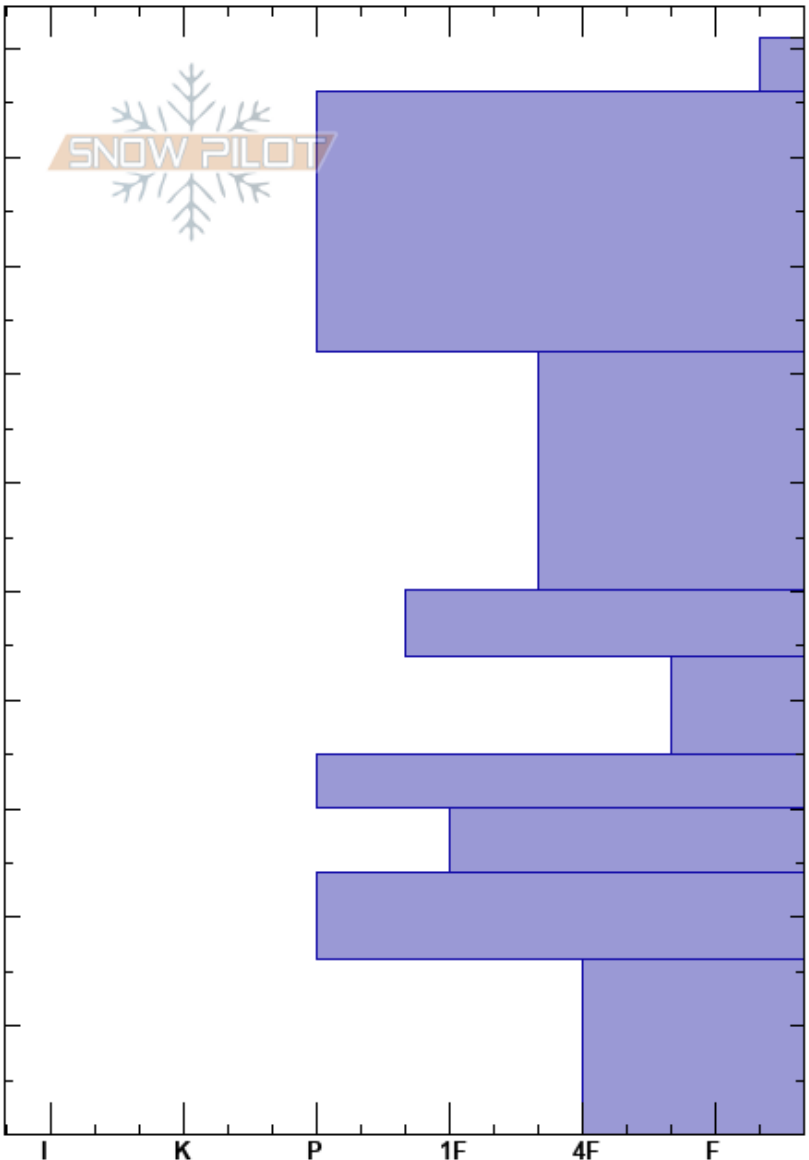

L, R, Z - Lab 1  
 Bridger Range  
 MT  
 Elevation: 2542 m  
 Aspect: SE  
 Specifics:

Zach Popp  
 01/20/2017 - 2:15pm  
 Co-ord: 45.83000N, -110.92800W  
 Slope Angle: 16°  
 Wind Loading:

Stability:  
 Air Temperature: -4.6°C  
 Sky Cover: FEW  
 Precipitation: NO  
 Wind: Calm

HS: 101  
 Layer Notes:  
 72-50cm: Problematic layer

Height (m)	Crystal		Moisture	$\rho$ kg/m <sup>3</sup>	Stability tests & Layer comments
	Form	Size			
101					
90	/	0.5	D		
80					
70				242	
60	/	1.5	D		
50				269	
40					
30					
20					
10					
0					