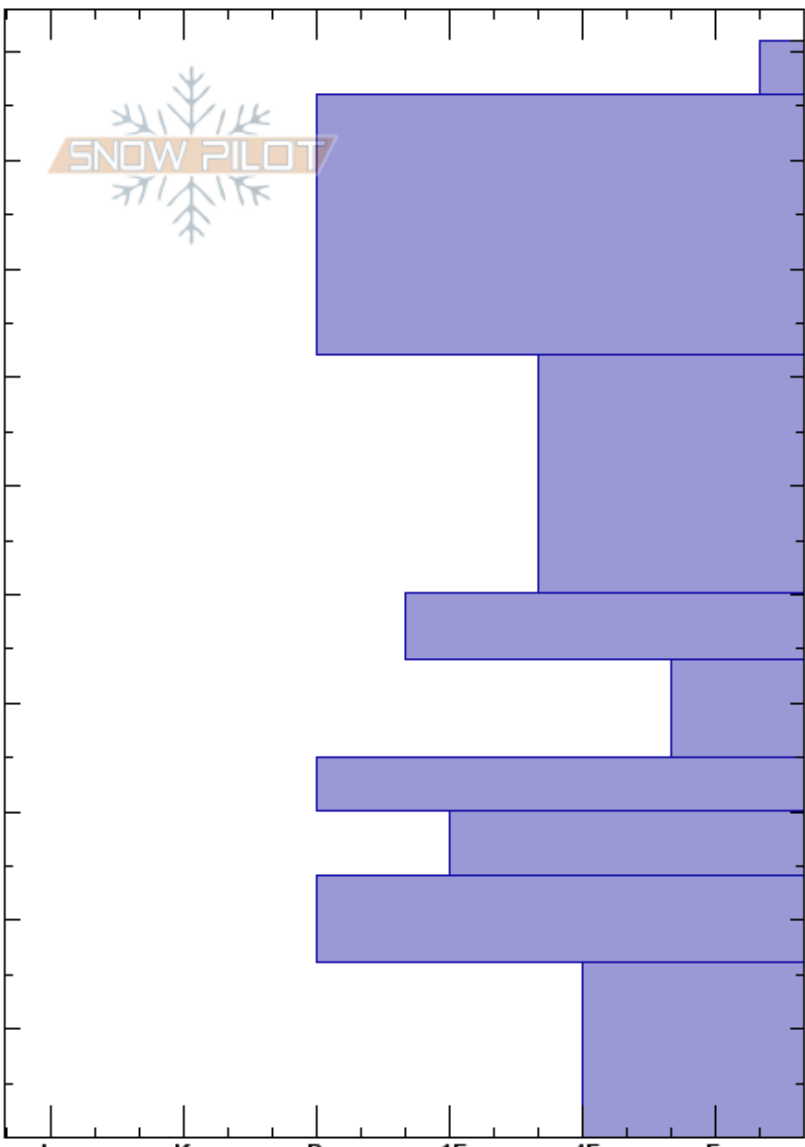

L, R, Z - Lab 1
 Bridger Range
 MT
 Elevation: 2542 m
 Aspect: SE
 Specifics:

Zach Popp
 01/20/2017 - 2:15pm
 Co-ord: 45.83000N, -110.92800W
 Slope Angle: 16°
 Wind Loading:

Stability:
 Air Temperature: -4.6°C
 Sky Cover: FEW
 Precipitation: NO
 Wind: Calm

HS: 101
 Layer Notes:
 72-50cm: Problematic layer

Height (m)	Crystal		Moisture	ρ kg/m ³	Stability tests & Layer comments
	Form	Size			
101					
90	/	0.5	D		
80					
70				242	
60	/	1.5	D		
50				269	
40					
30					
20					
10					
0					