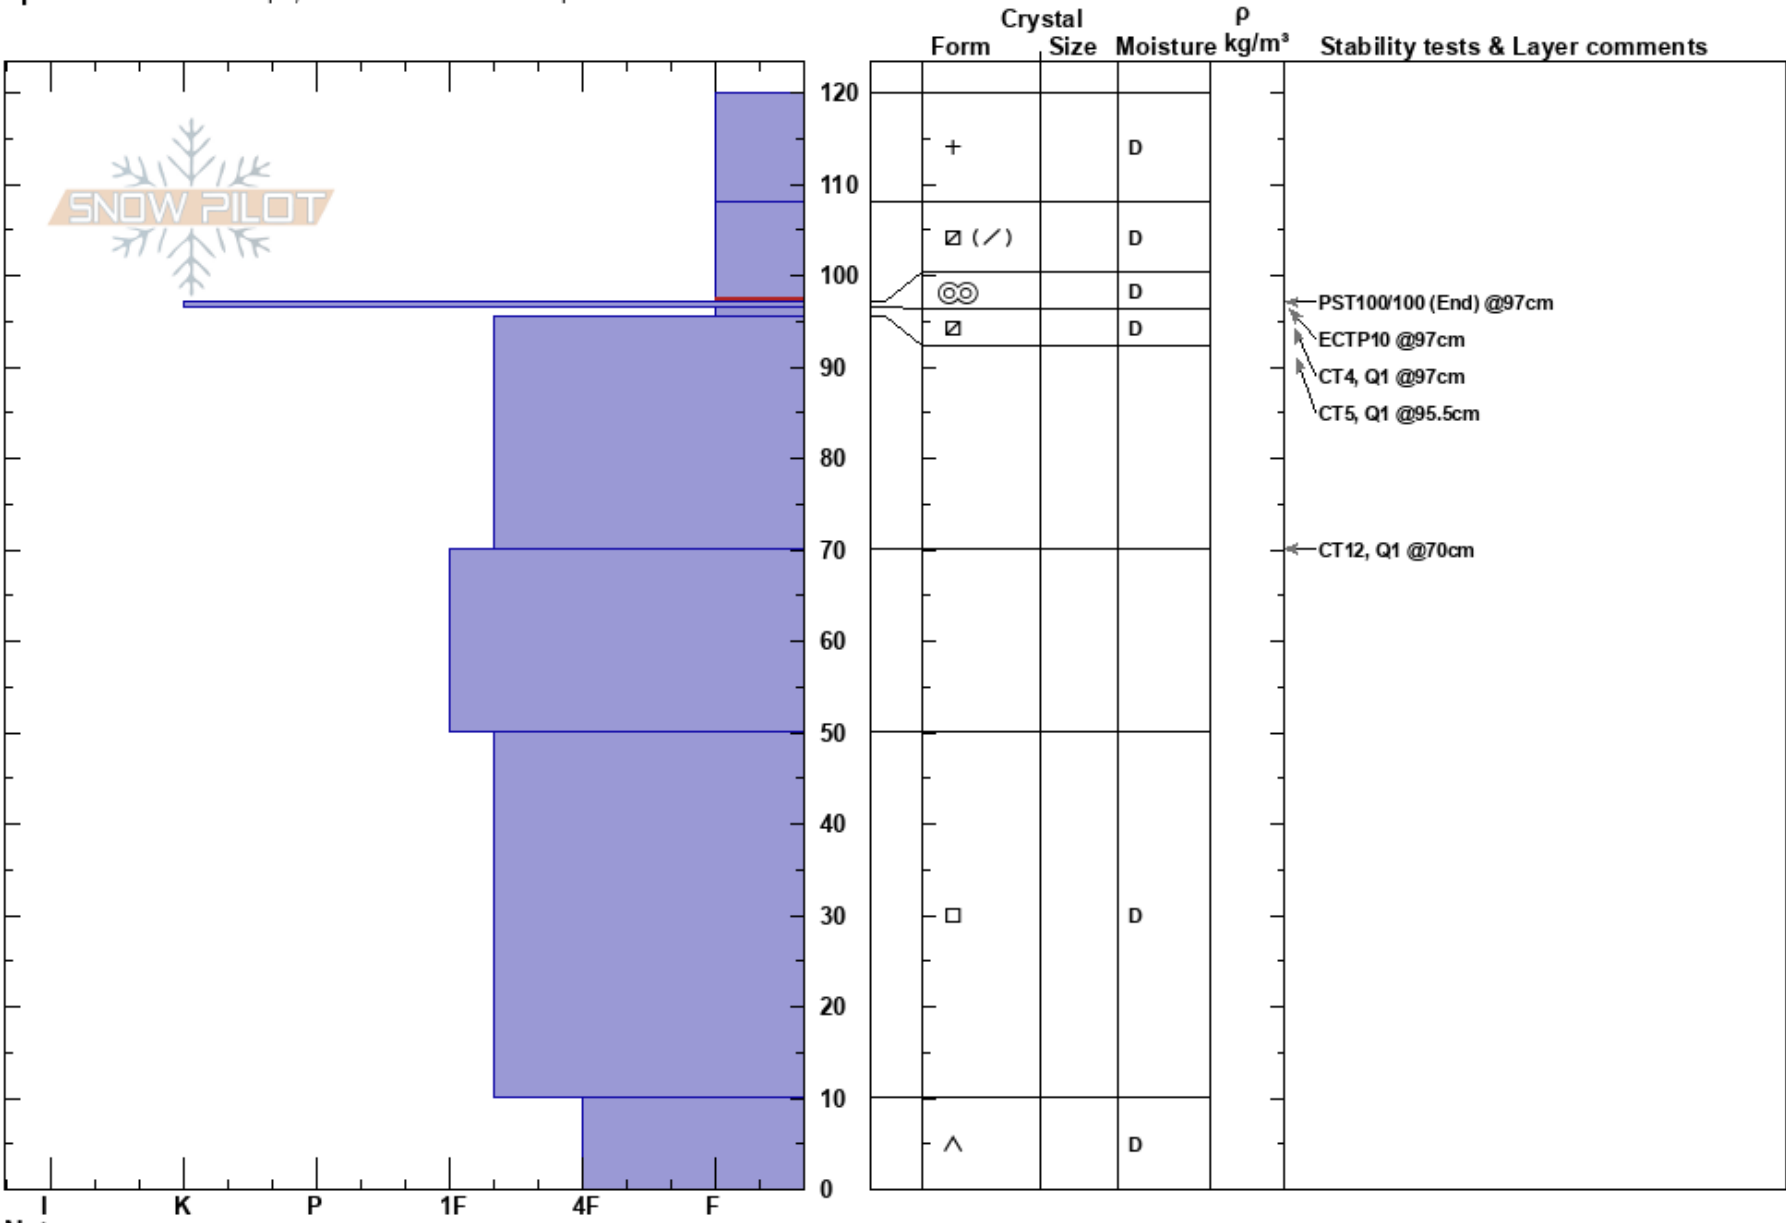

Wilderness Boundary
 Madison Range-S
 MT
 Elevation: 9062 ft
 Aspect: 230°
 Specifics: We skied slope; Snowmobile tracks on slope

Doug Chabot
 01/24/2017 - 11:30am
 Co-ord: 44.97667N, -111.35982W
 Slope Angle: 28°
 Wind Loading: no

Stability: Good
 Air Temperature: -9°C
 Sky Cover: SCT
 Precipitation: NO
 Wind: Calm

HS: 120
 PF: 120 108-97cm: Problematic layer

Notes: