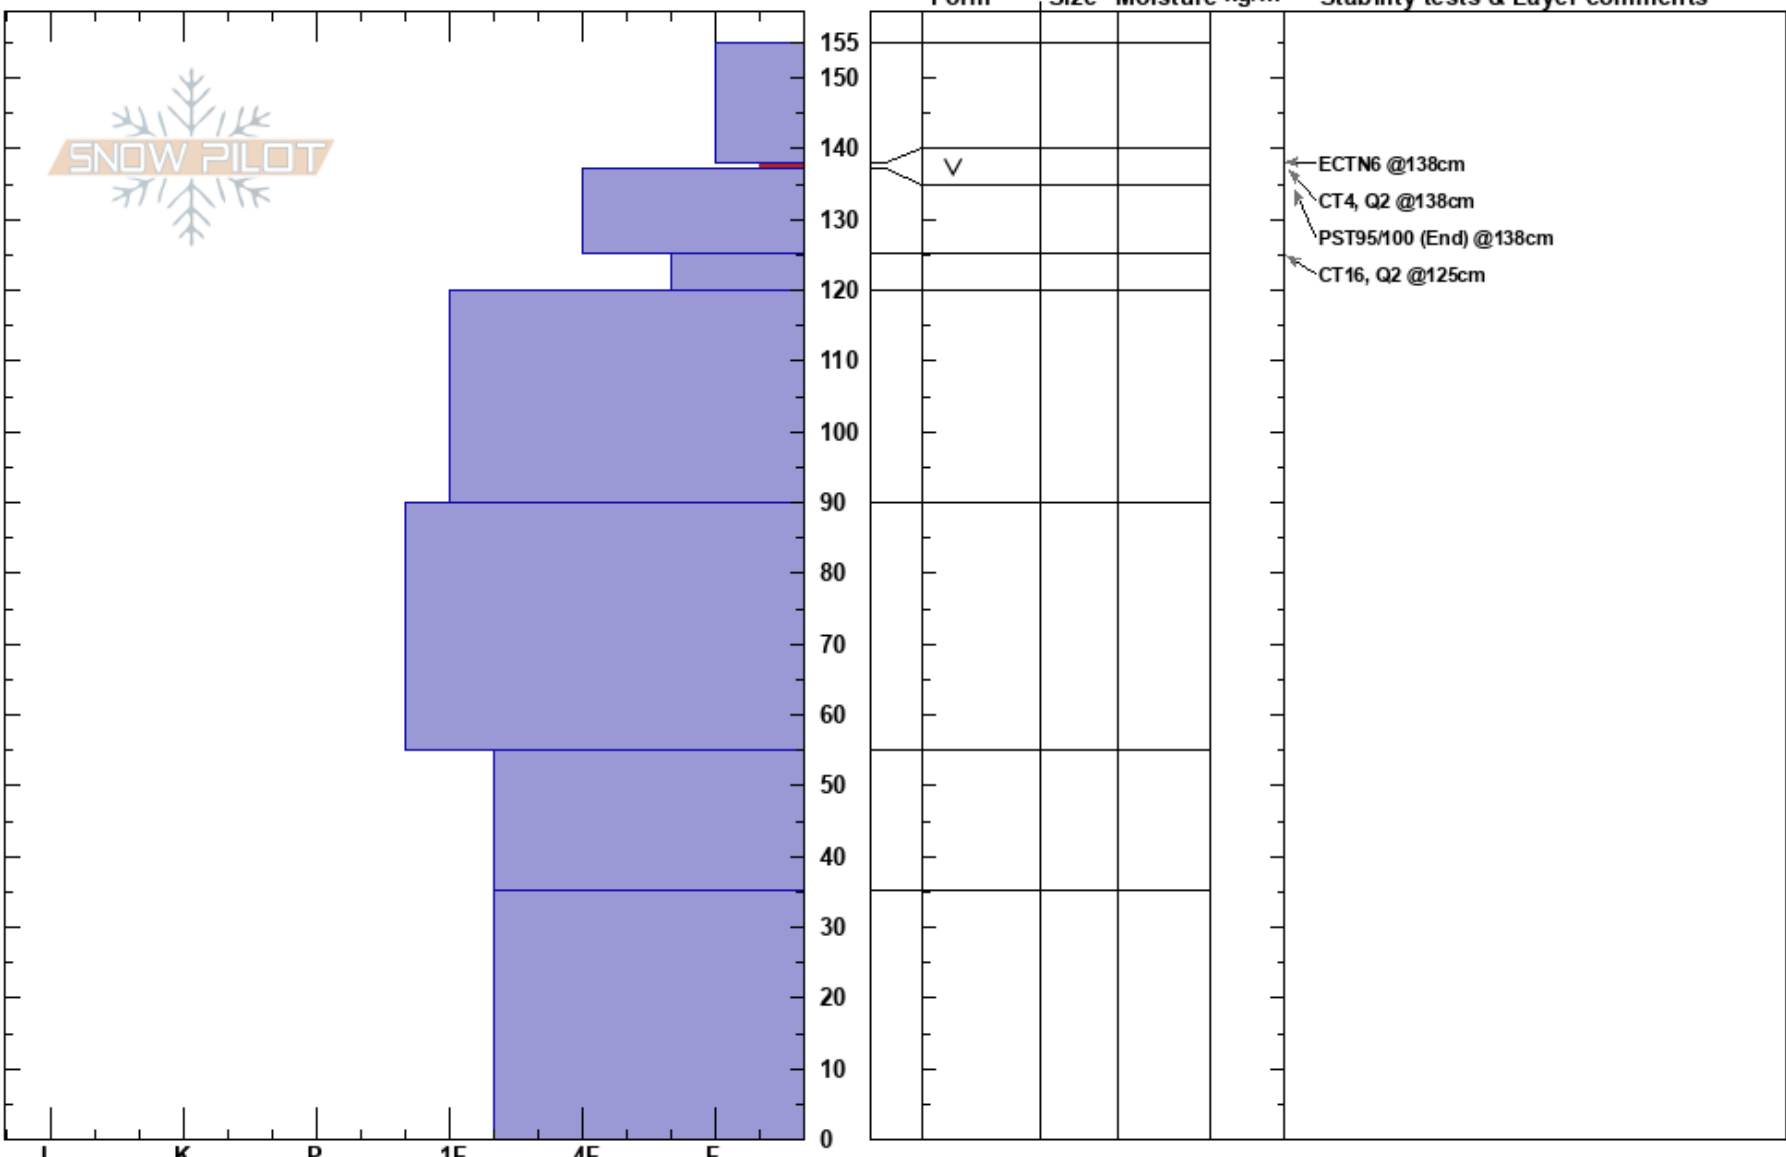

Sunlight Basin
 Madison Range-S
 MT
Elevation: 9800 ft
Aspect: 110°
Specifics:

Doug Chabot
 01/24/2017 - 10:45am
Co-ord: 44.97486N, -111.31404W
Slope Angle: 33°
Wind Loading: no

Stability: Good **HS:** 155 **Layer Notes:**
Air Temperature: -10°C 138-137cm: Problematic layer
Sky Cover: BKN
Precipitation: NO
Wind: E Light Breeze

Crystal Form Size Moisture ρ kg/m³ Stability tests & Layer comments

Notes: