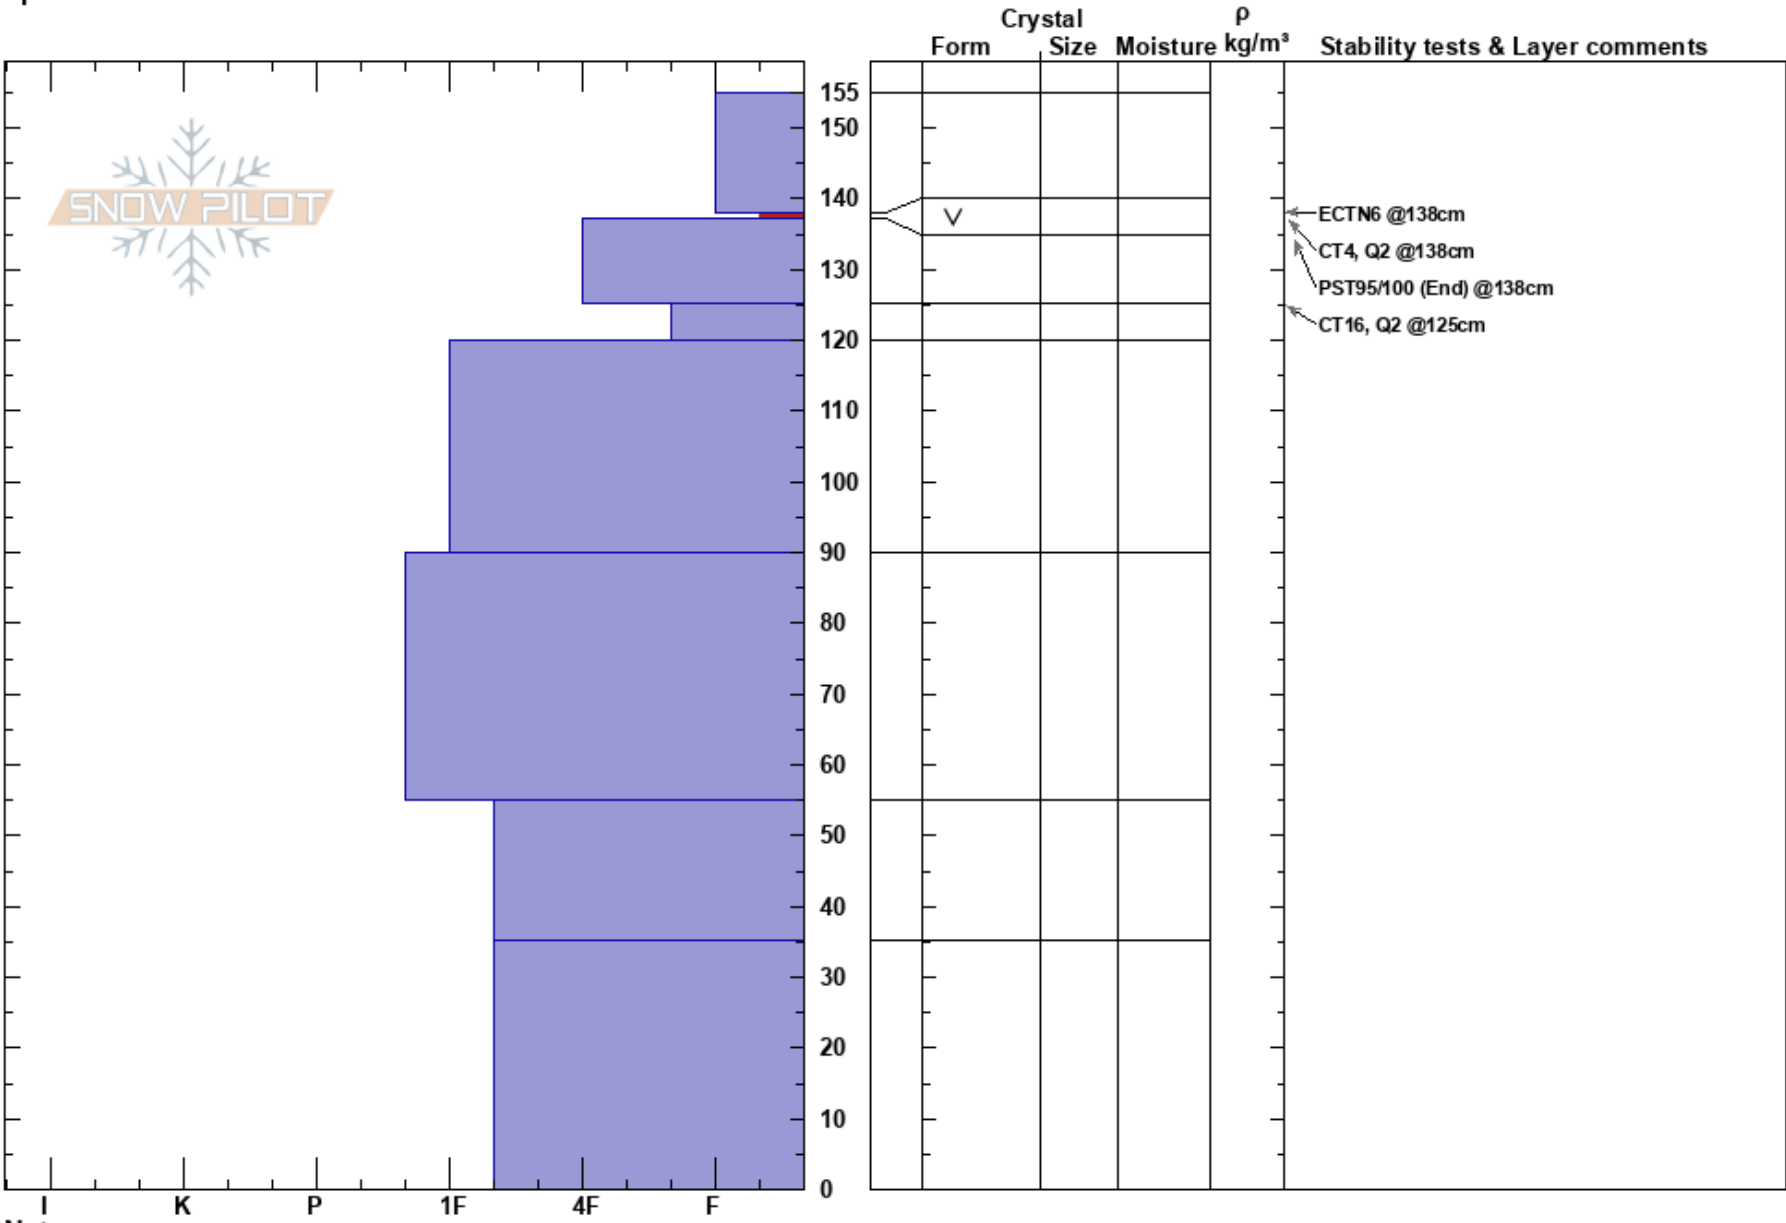

Sunlight Basin
 Madison Range-S
 MT
 Elevation: 9800 ft
 Aspect: 110°
 Specifics:

Doug Chabot
 01/24/2017 - 10:45am
 Co-ord: 44.97486N, -111.31404W
 Slope Angle: 33°
 Wind Loading: no

Stability: Good HS: 155
 Air Temperature: -10°C 138-137cm: Problematic layer
 Sky Cover: BKN
 Precipitation: NO
 Wind: E Light Breeze