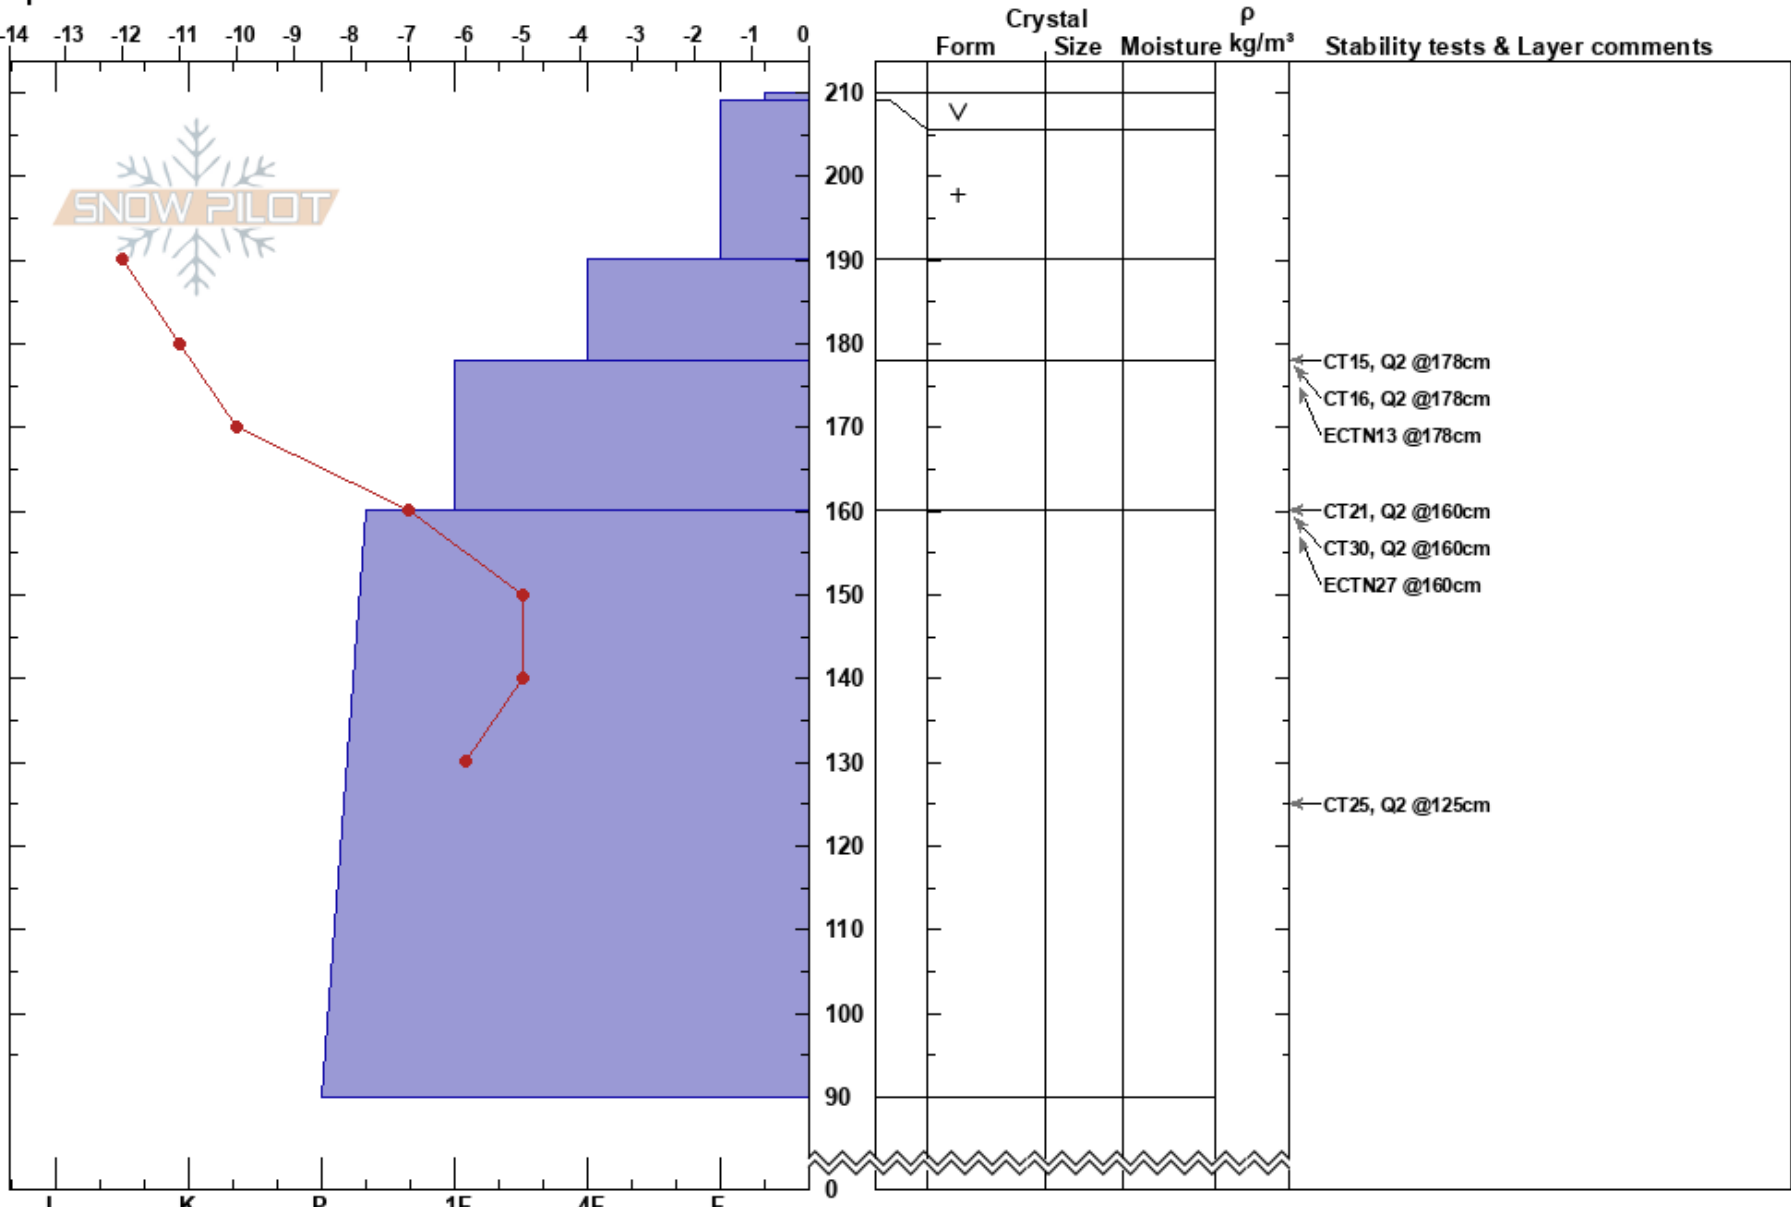

02222019LostTrailBC
 Bitterroot
 ID
 Elevation: 8000 ft
 Aspect: 33°
 Specifics:

Geoff Fast
 02/22/2019 - 11:00am
 Co-ord: 45.70293N, -113.97998W
 Slope Angle: 27°
 Wind Loading: no

Stability:
 Air Temperature: -10°C
 Sky Cover: FEW
 Precipitation: NO
 Wind: S Calm

HS:210
 PS: 20
 Layer Notes:

Notes: