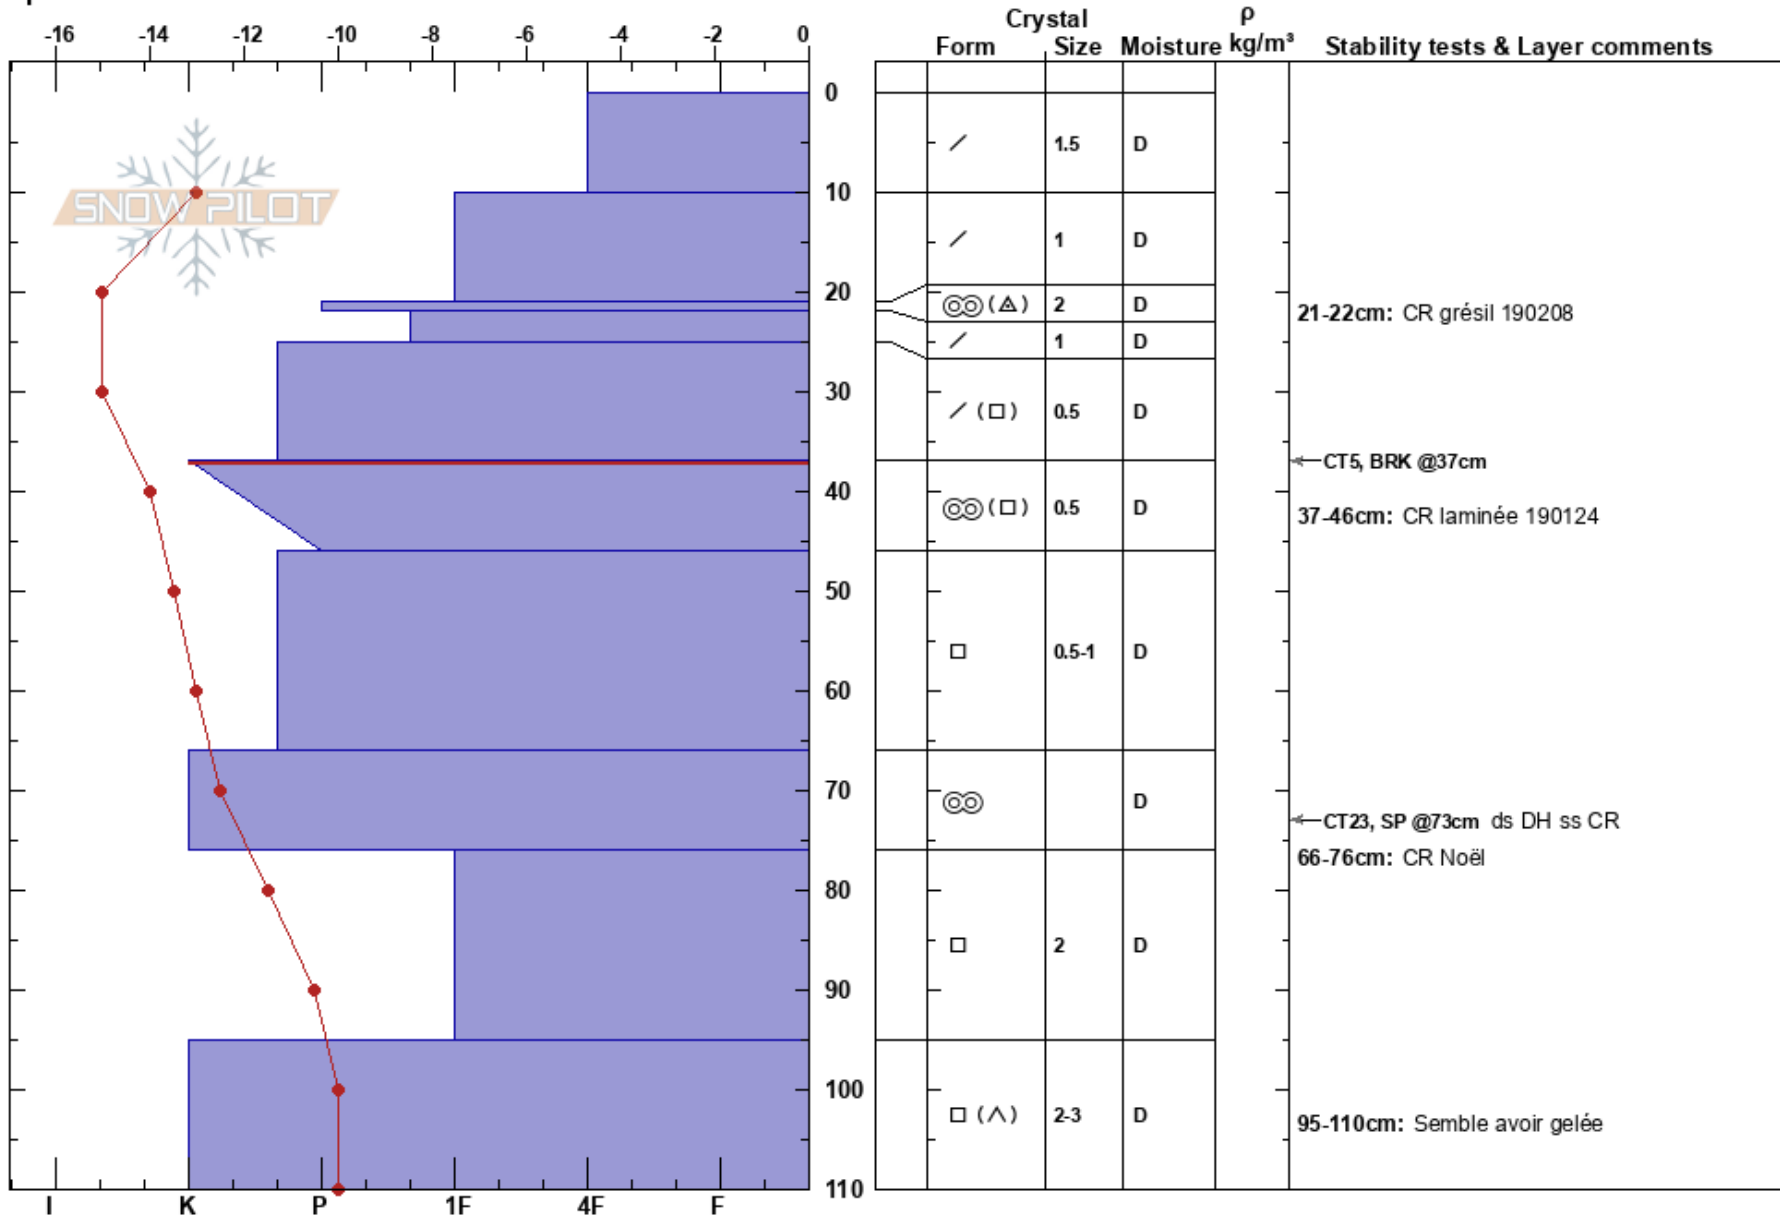

Hogs Back 190222

Avalanche Quebec
22/02/2019 - 10:45

Stability:
Air Temperature: -11°C
Sky Cover: FEW
Precipitation: NO
Wind: NW Light Breeze

Layer Notes:
21-22cm: CR grésil 190208
37-46cm: CR laminée 190124
37-46cm: Problematic layer
66-76cm: CR Noël
95-110cm: Semble avoir gelée

Quebec
Elevation: 790 m
Aspect: E
Specifics:

Co-ord:
Slope Angle: 13°
Wind Loading: previous

Notes: