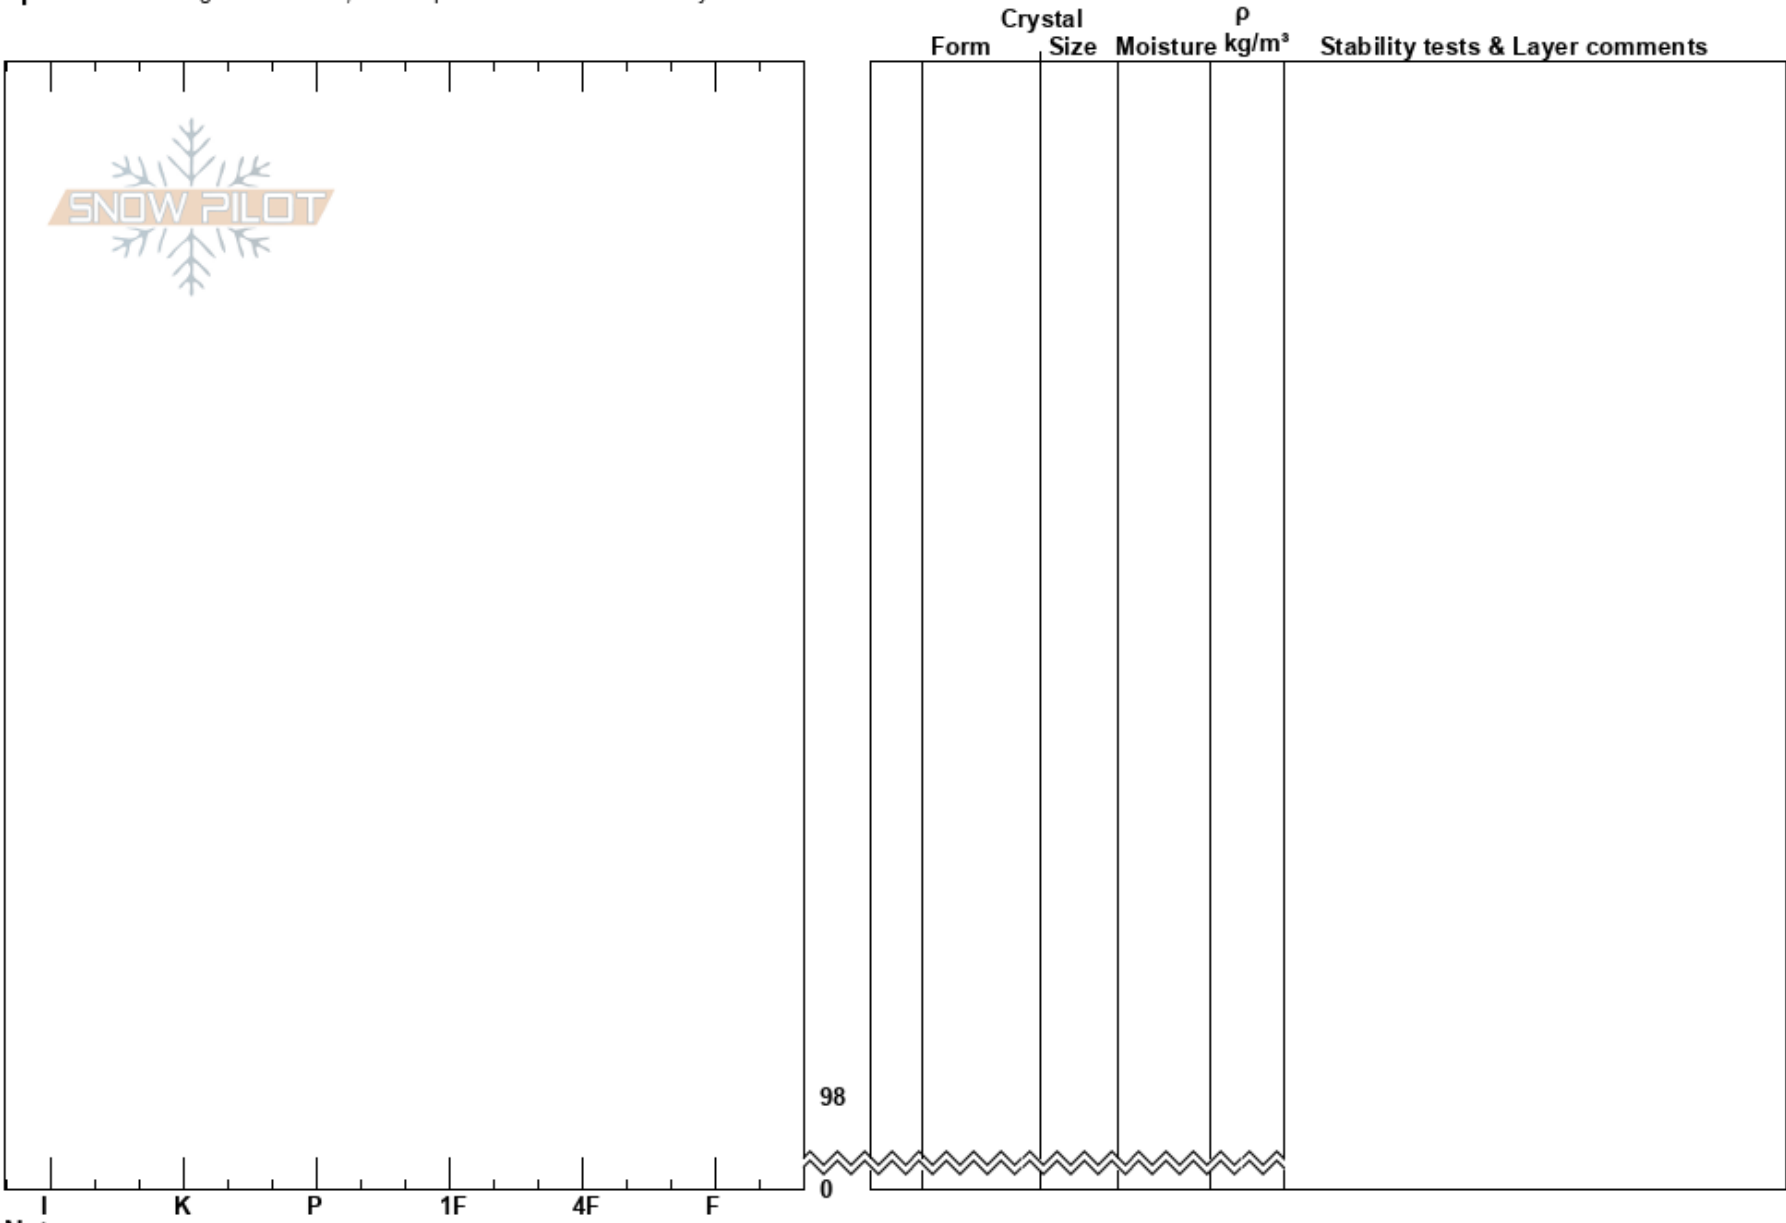

Lab 1- Group 3
Bridger Range
MT
Elevation: 2393 m
Aspect: 120°
Specifics: Pit dug in a Ski Area; Pit is representative of backcountry

Morgan Comey
01/20/2017 - 2:30pm
Co-ord: 45.82977N, -110.92838W
Slope Angle: 12°
Wind Loading:

Stability: HS:98
Air Temperature: -5.5°C
Sky Cover: FEW
Precipitation: NO
Wind: Calm
Layer Notes:

Notes: Laboratory 1 - Group 3 - Morgan Comey, Joseph Crain, Richard Panuschka