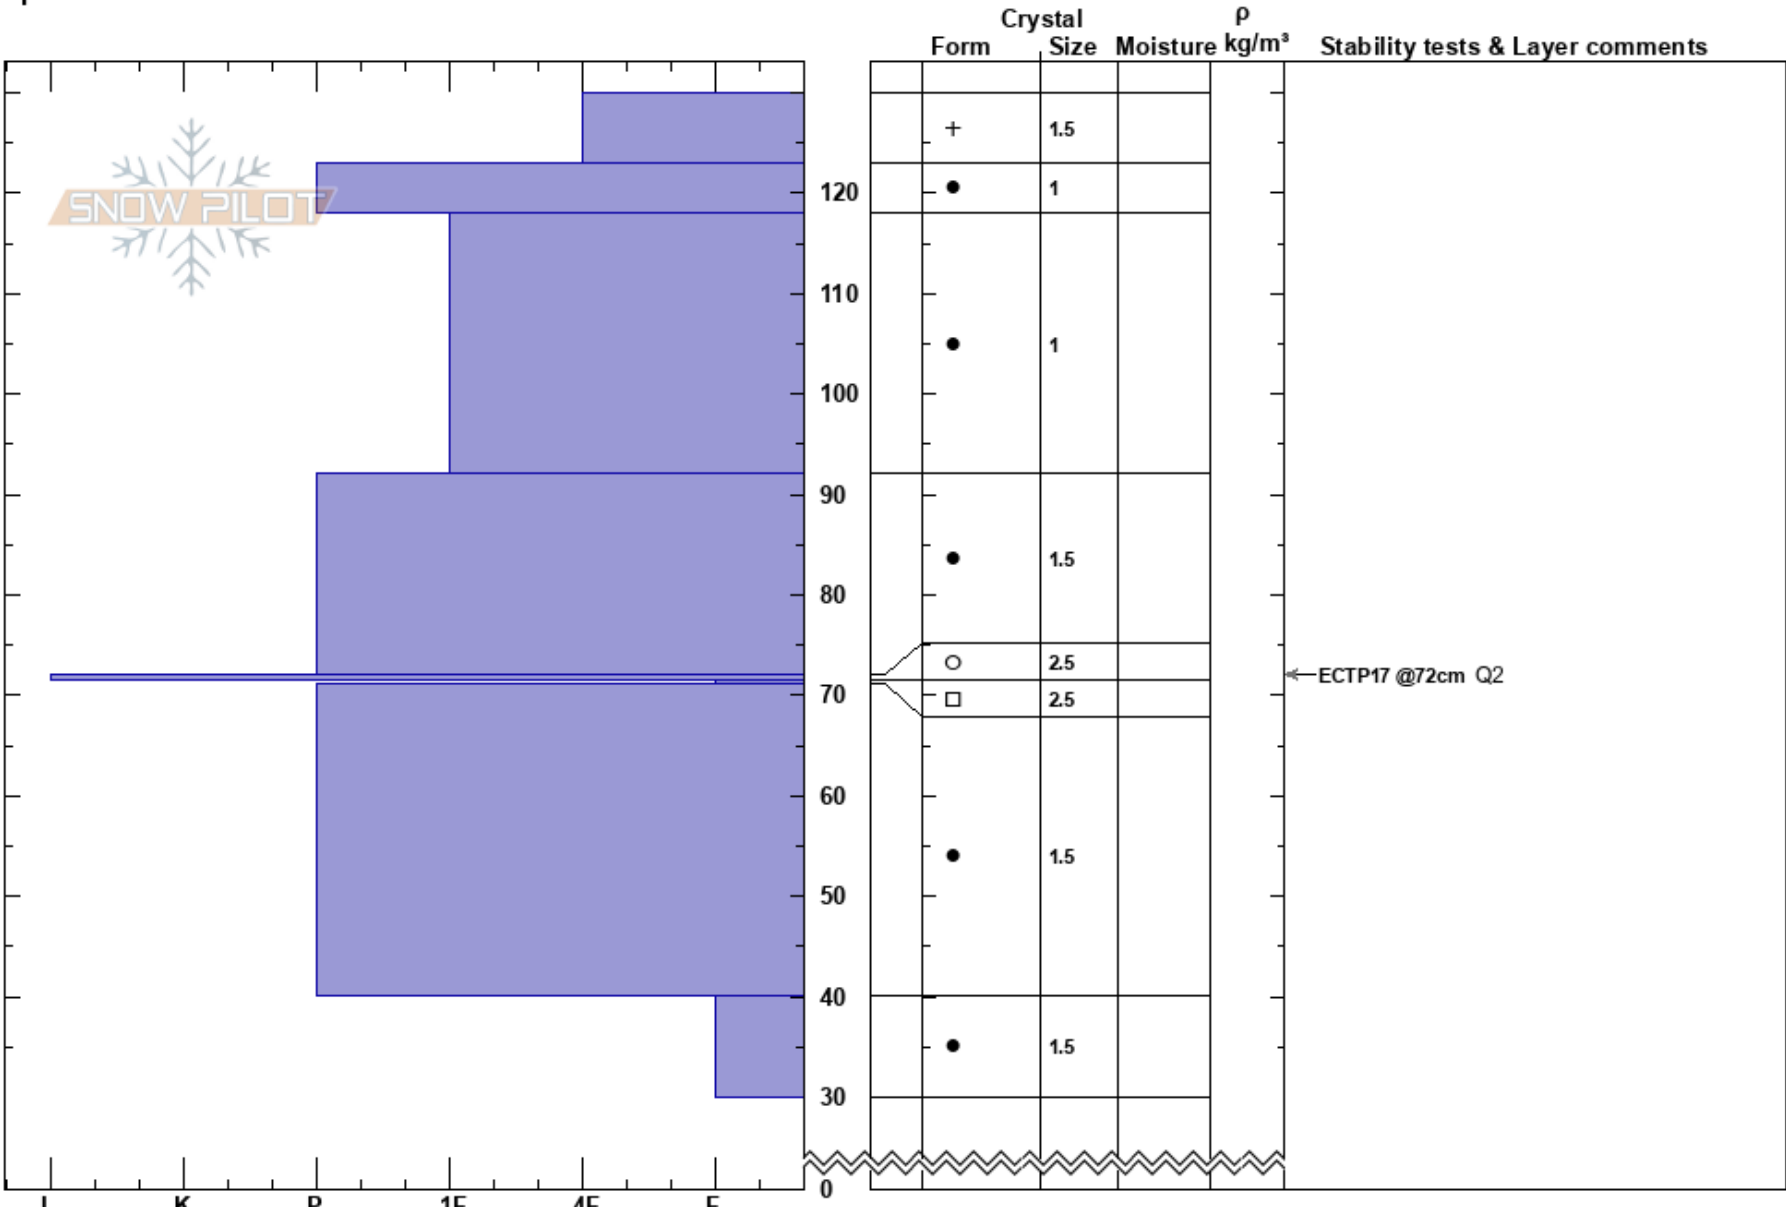

Acratow/ Helvetiadalen
 Nordenskiöld Land
 Norway
Elevation:
Aspect:
Specifics:

Frede Lamo
 25/01/2017 - 01:30
Co-ord: 78.23796N, 16.39710E
Slope Angle:
Wind Loading: yes

Stability:
Air Temperature: -12°C
Sky Cover: OVC
Precipitation: S2
Wind: E Moderate

PF: 40
Layer Notes:
 72-71.5cm: Problematic layer

Notes: