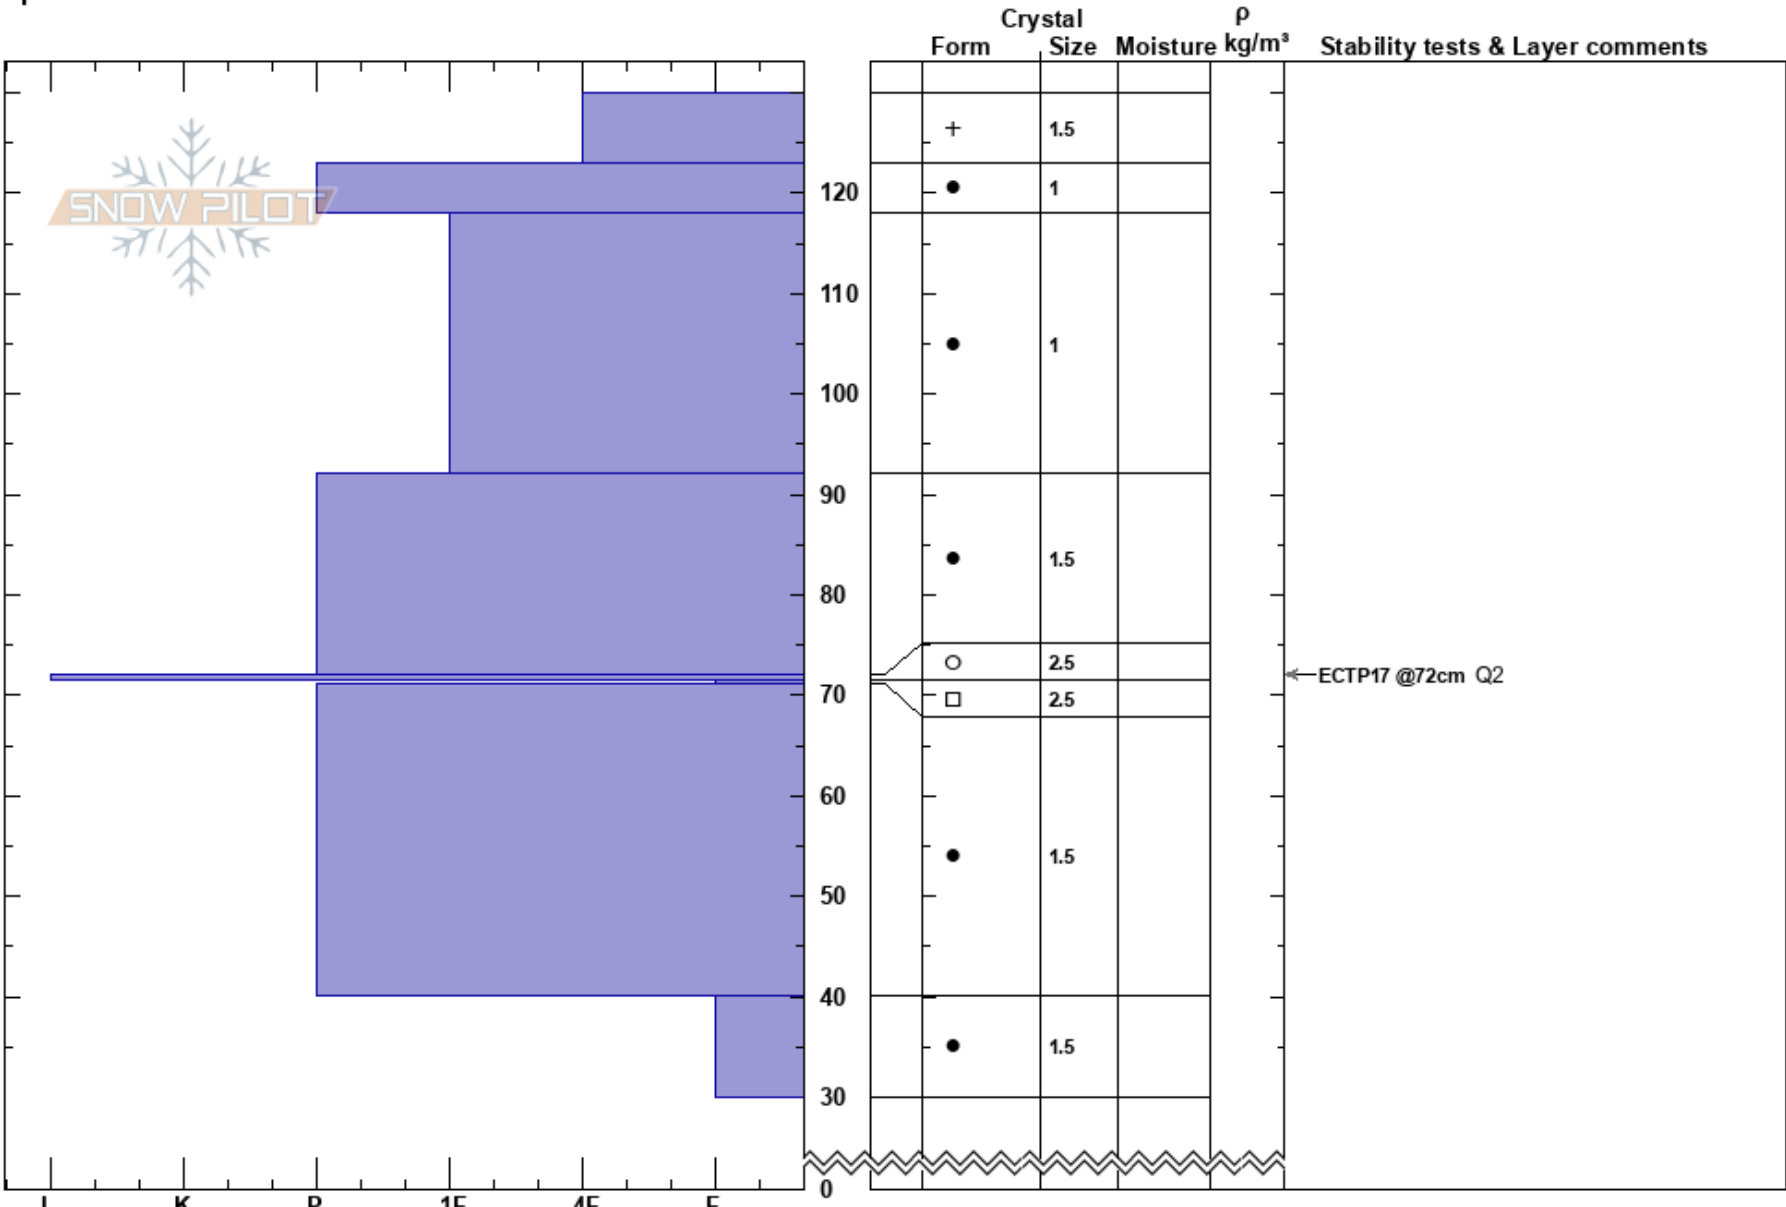

Acratow/ Helvetiadalen  
Nordenskiöld Land  
Norway

Frede Lamo  
25/01/2017 - 01:30  
Co-ord: 78.23796N, 16.39710E  
Elevation:  
Aspect:  
Slope Angle:  
Wind Loading: yes

Stability:  
Air Temperature: -12°C  
Sky Cover: OVC  
Precipitation: S2  
Wind: E Moderate

PF: 40  
Layer Notes:  
72-71.5cm: Problematic layer

Notes: