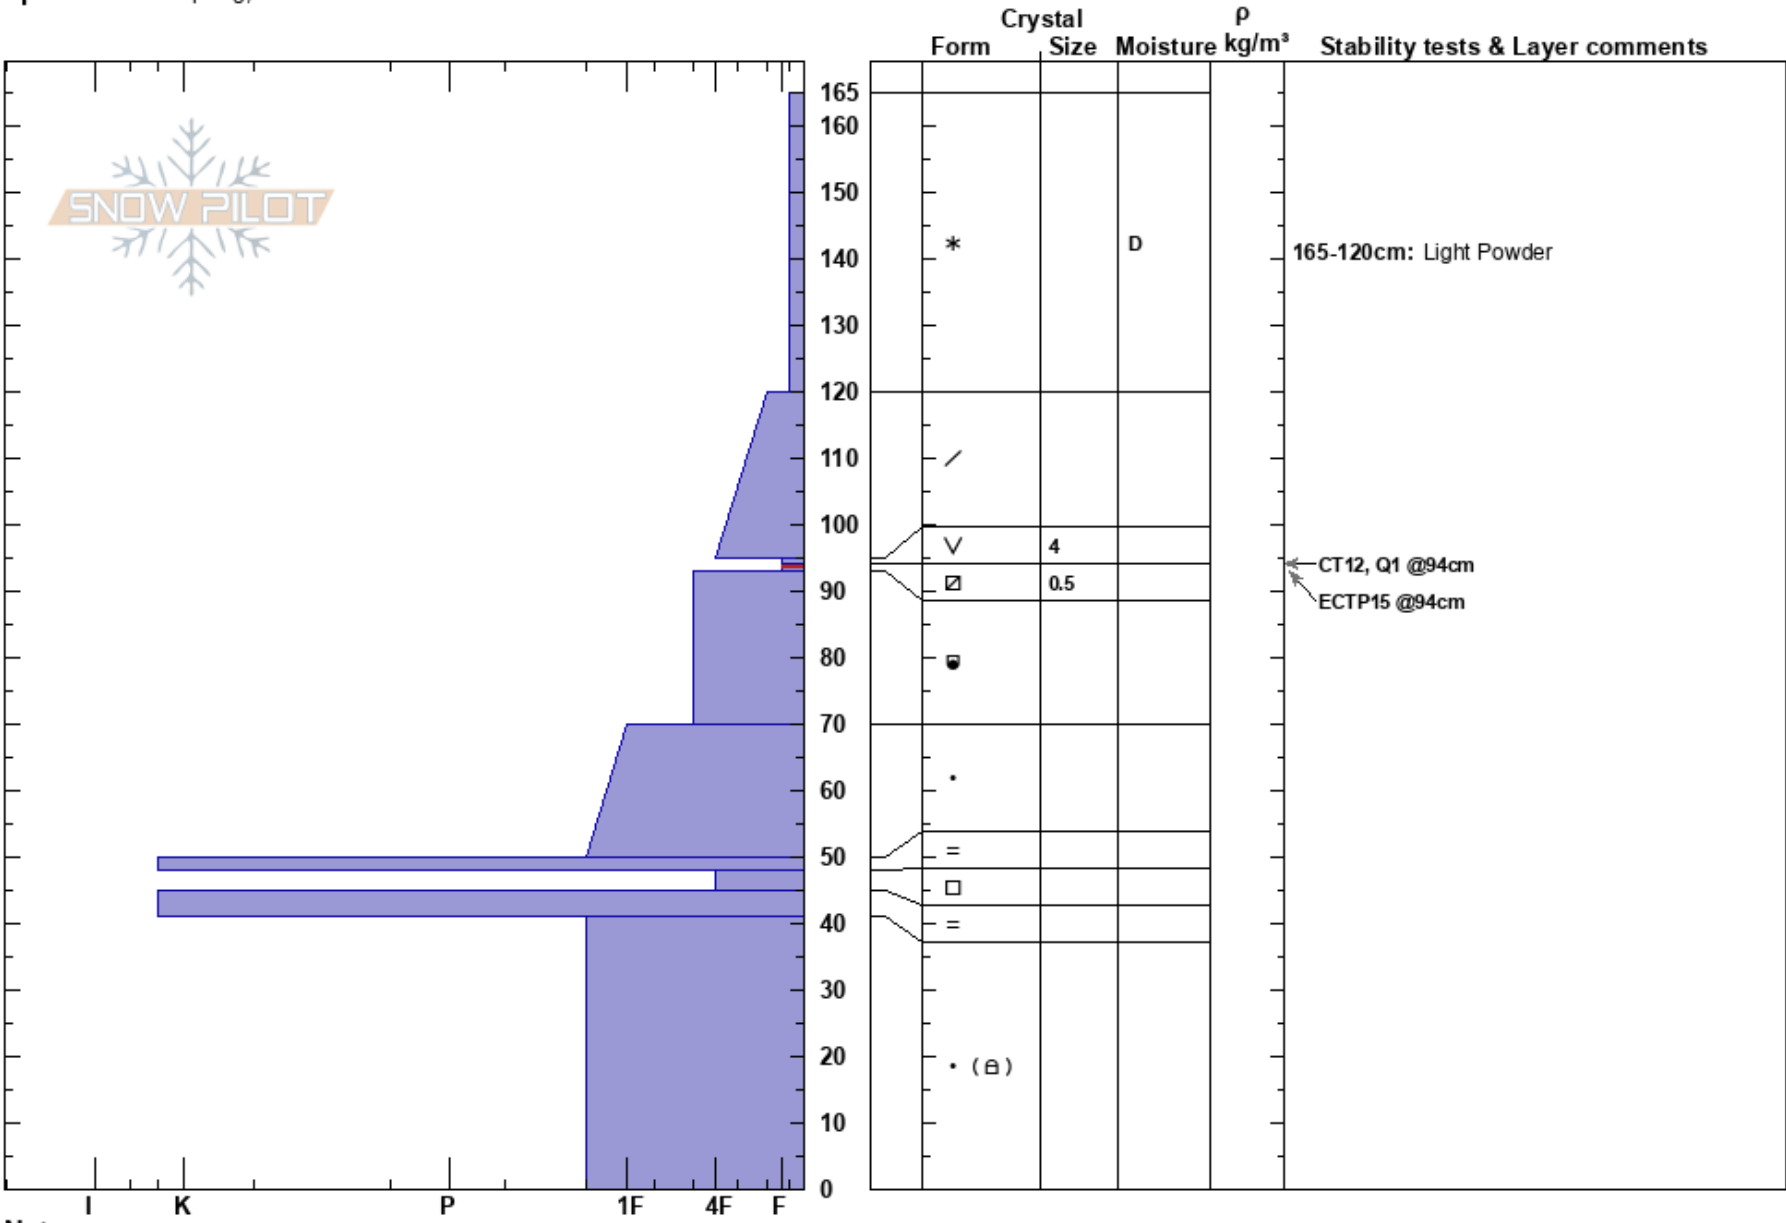

Hatty's Bowl
 Bear River Range
 UT
 Elevation: 6300 ft
 Aspect: 100°
 Specifics: Collapsing, localized

to by weed
 01/24/2017 - 4:30pm
 Co-ord: 41.84420N, -111.59294W
 Slope Angle: 21°
 Wind Loading: previous

Stability: Poor
 Air Temperature: 29°F
 Sky Cover: OVC
 Precipitation: S1
 Wind: W Calm

HS: 165
 PS: 30
 165-120cm: Light Powder
 94-93cm: Problematic layer

Notes: