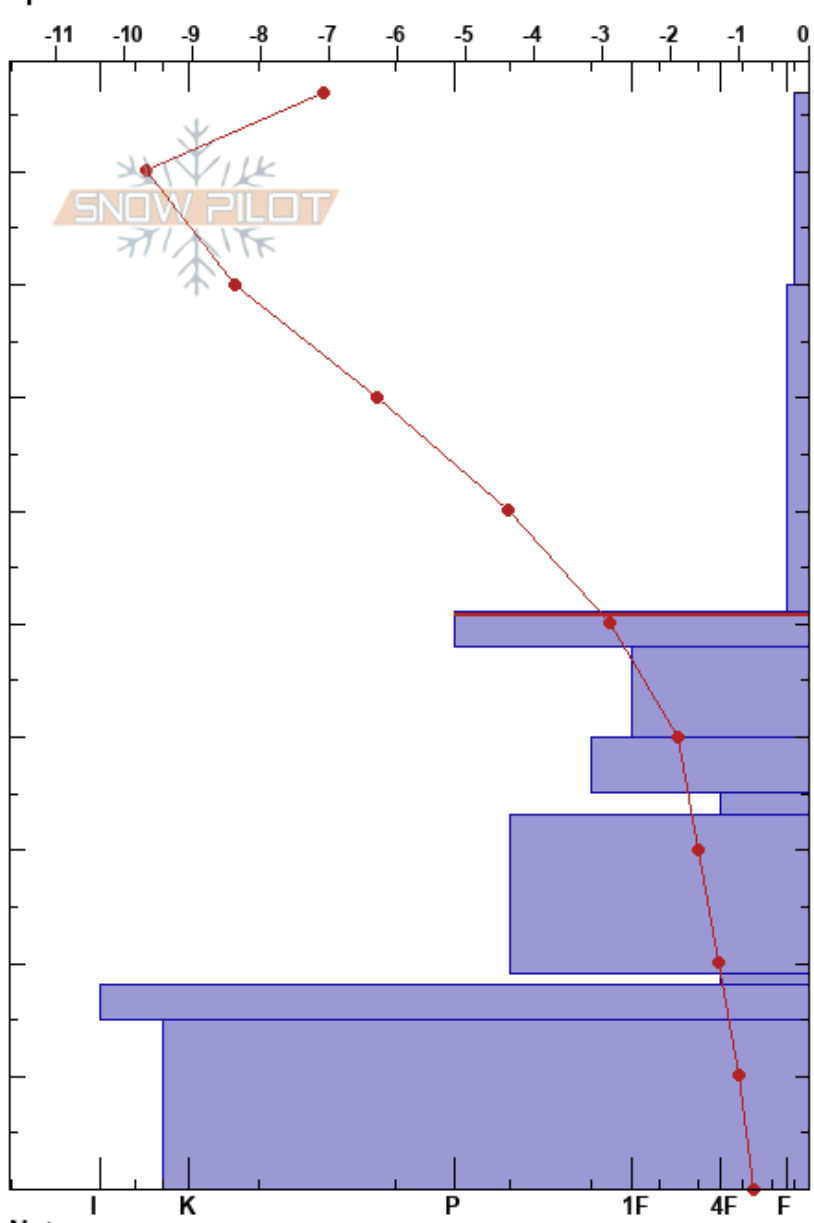

Fagerfjellet low
 Tromsø mainland
 Norway
 Elevation: 44 m
 Aspect: SW
 Specifics:

Paul Velsand
 24/01/2017 - 14:00
 Co-ord: 33W 663223E 7722625N
 Slope Angle: 5°
 Wind Loading: no

Stability: Good HS:97 Layer Notes:
 Air Temperature: -2.4°C PF: 42 51-48cm: Problematic layer
 Sky Cover: OVC
 Precipitation: NO
 Wind: S Light Breeze

Height (cm)	Crystal		Moisture	ρ kg/m ³	Stability tests & Layer comments
	Form	Size			
97					
90	+	2	D	30	
80					
70	/	0.3	D	180	← ECTN23 @66cm
60					
50	⊙⊙ (□)	1.5	D		← ECTN15 @50cm
40	■	0.5		240	
30	⊙⊙	1.5	D		
20	■	1	D		
10	⊙⊙ (□)	1	D		
0	□	2	D		
	■		D		
	⊙⊙ (□)	1.5	D		