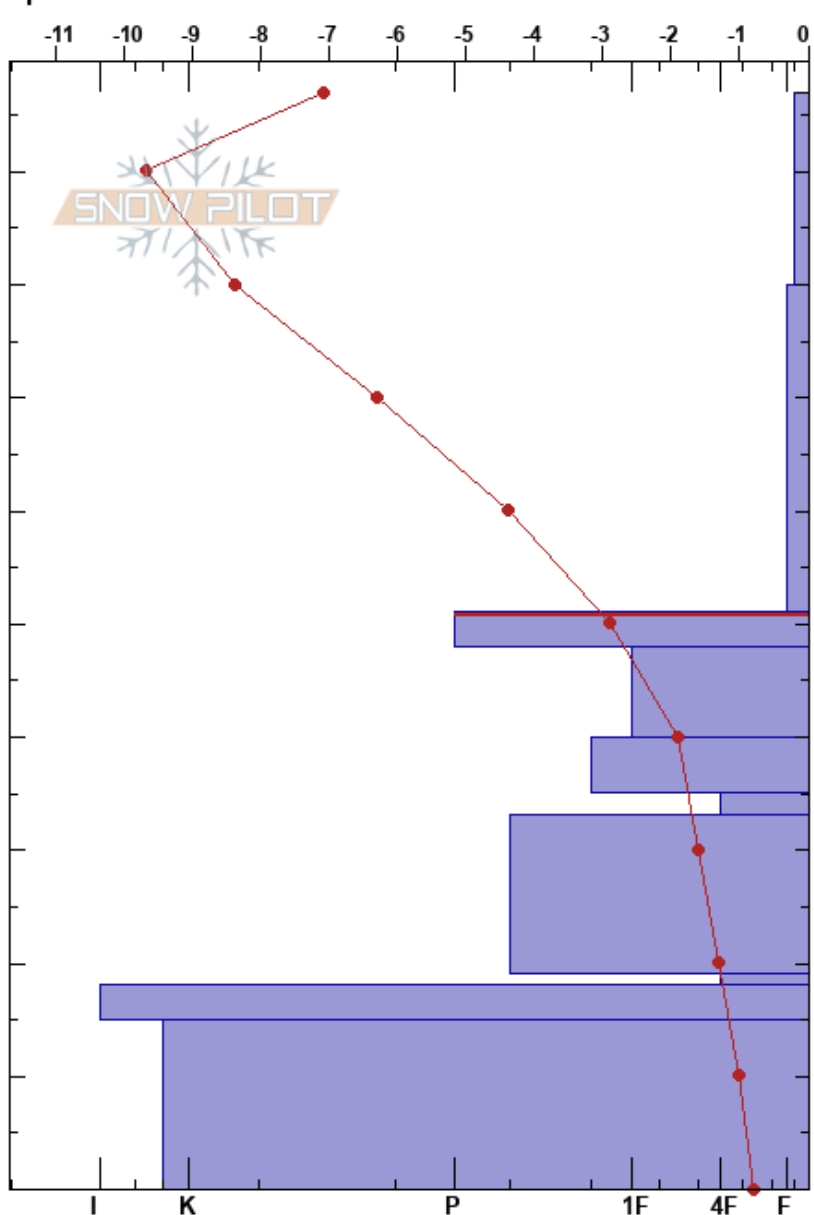

Fagerfjellet low
 Tromsø mainland
 Norway
 Elevation: 44 m
 Aspect: SW
 Specifics:

Paul Velsand
 24/01/2017 - 14:00
 Co-ord: 33W 663223E 7722625N
 Slope Angle: 5°
 Wind Loading: no

Stability: Good HS:97 Layer Notes:
 Air Temperature: -2.4°C PF: 42 51-48cm: Problematic layer
 Sky Cover: OVC
 Precipitation: NO
 Wind: S Light Breeze

Height (cm)	Crystal		Moisture	ρ kg/m ³	Stability tests & Layer comments
	Form	Size			
97					
90	+	2	D	30	
80					
70	/	0.3	D	180	← ECTN23 @66cm
60					
50	⊙⊙ (□)	1.5	D		← ECTN15 @50cm
40	■	0.5		240	
30	⊙⊙	1.5	D		
20	■	1	D		
10	⊙⊙ (□)	1	D		
0	□	2	D		
	■		D		
	⊙⊙ (□)	1.5	D		