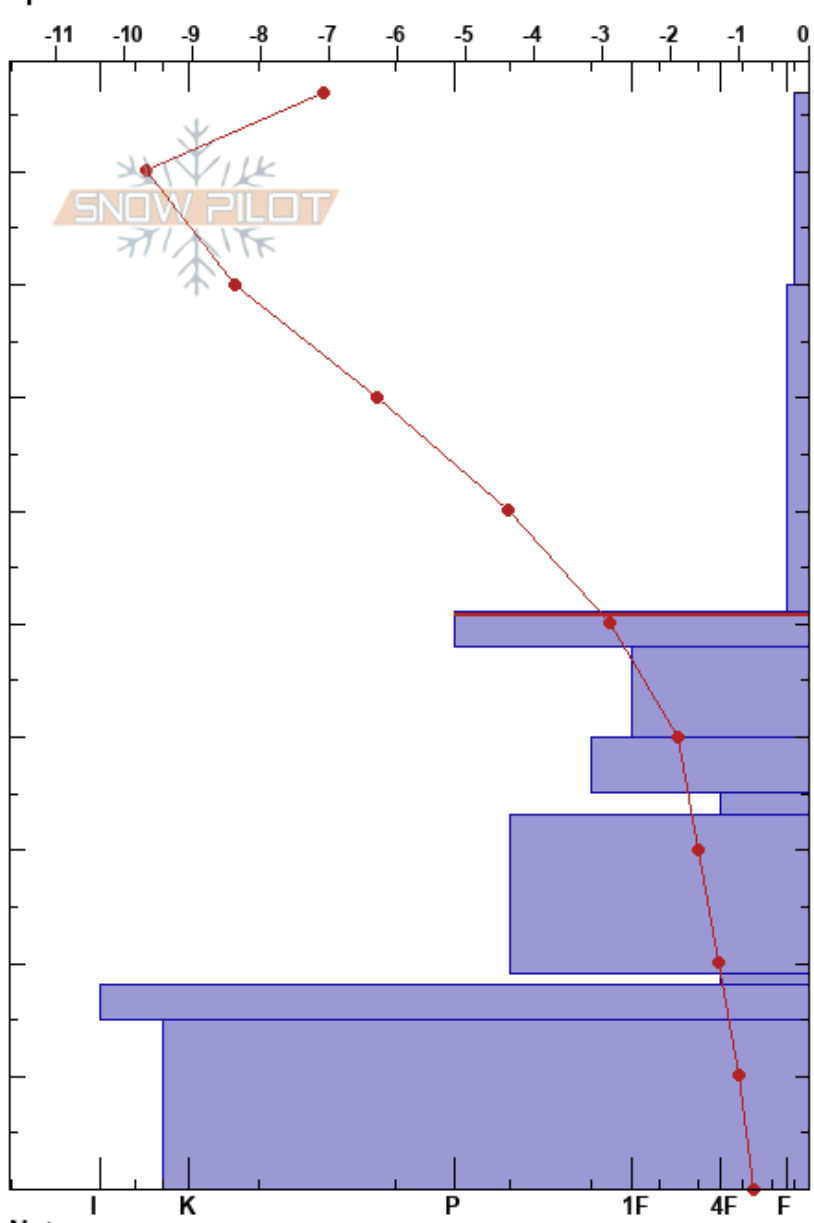

Fagerfjellet low
 Tromsø mainland
 Norway
 Elevation: 44 m
 Aspect: SW
 Specifics:

Paul Velsand
 24/01/2017 - 14:00
 Co-ord: 33W 663223E 7722625N
 Slope Angle: 5°
 Wind Loading: no

Stability: Good HS:97 Layer Notes:
 Air Temperature: -2.4°C PF: 42 51-48cm: Problematic layer
 Sky Cover: OVC
 Precipitation: NO
 Wind: S Light Breeze

Height (cm)	Crystal		Moisture	ρ kg/m³	Stability tests & Layer comments
	Form	Size			
97					
90	+	2	D	30	
80					
70	/	0.3	D	180	←ECTN23 @66cm
60					
50	⊙⊙ (□)	1.5	D		←ECTN15 @50cm
40	■	0.5		240	
30	⊙⊙	1.5	D		
20	■	1	D		
10	⊙⊙ (□)	1	D		
0	□	2	D		
	■		D		
	⊙⊙ (□)	1.5	D		