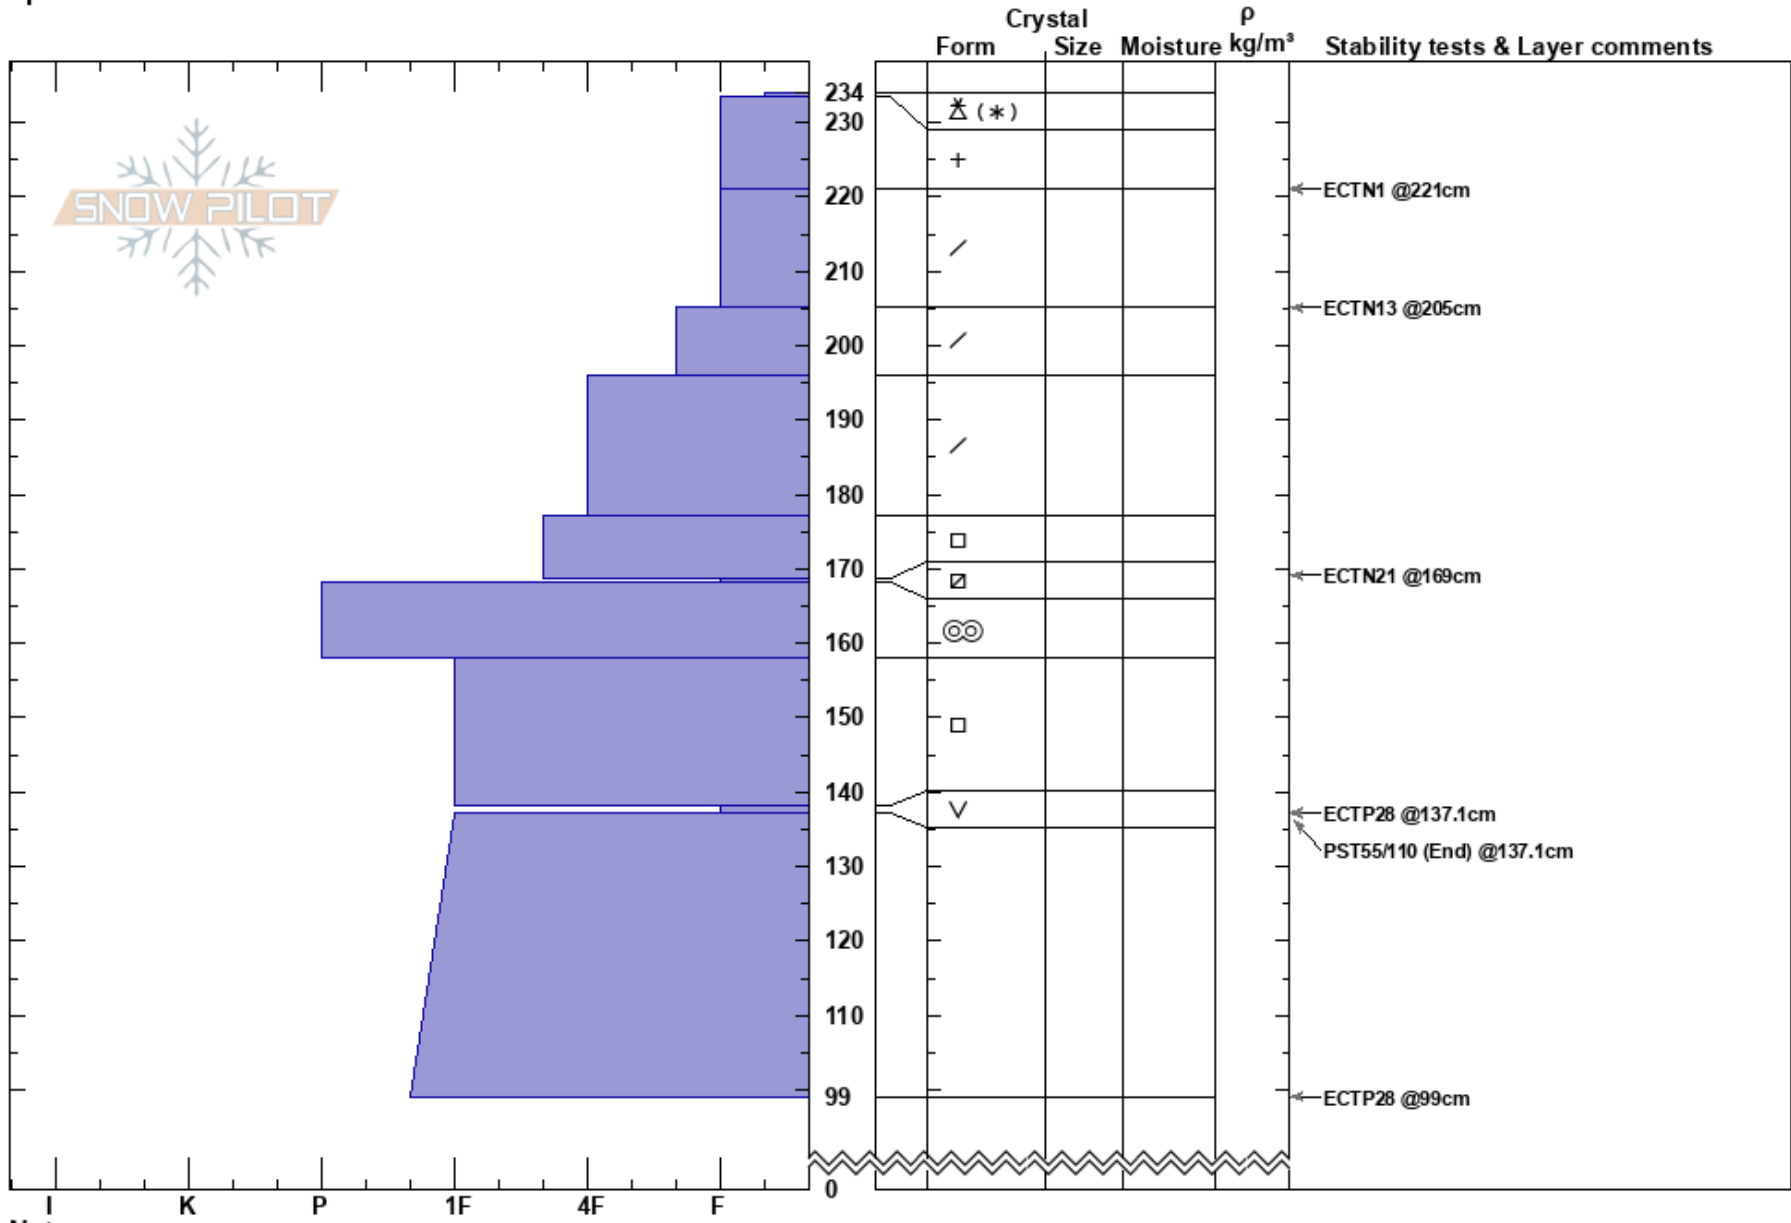

FUJI 02/20/19
 Bitterroot
 MT
 Elevation: 5434 ft
 Aspect: 320°
 Specifics:

Travis Craft
 02/20/2019 - 11:00am
 Co-ord: 46.62219N, -114.56650W
 Slope Angle: 20°
 Wind Loading:

Stability: Good
 Air Temperature: -7°C
 Sky Cover: FEW
 Precipitation: NO
 Wind: Calm

HS:234
 138-137cm: Problematic layer

Notes: