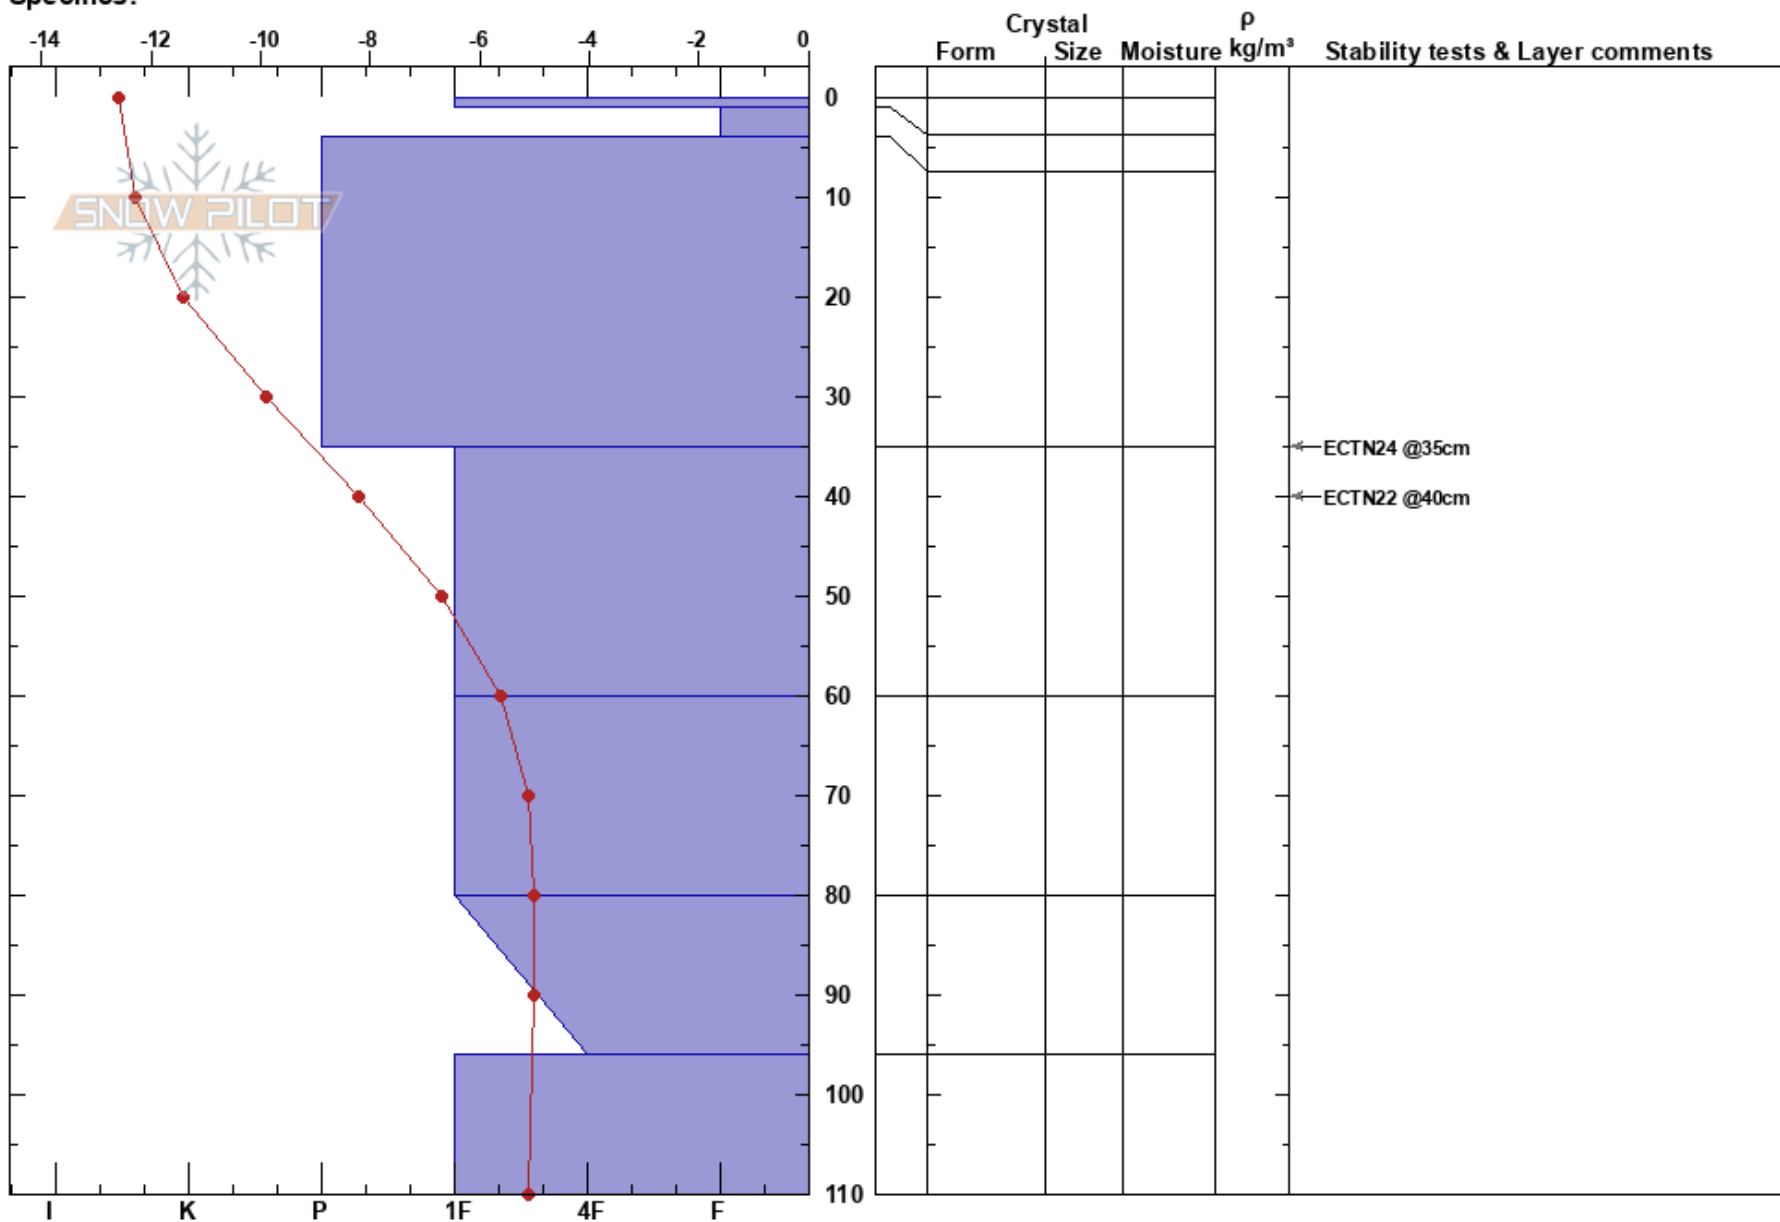

NNV Valletjakke
 Hemavan
 Sweden
 Elevation: 1235 m
 Aspect: 115°
 Specifics:

Mojo Andersson
 20/02/2019 - 00:10
 Co-ord: 65.82805N, 15.26752E
 Slope Angle: 30°
 Wind Loading:

Stability:
 Air Temperature: -10.4°C
 Sky Cover: CLR
 Precipitation: NO
 Wind: NW Light Breeze

PF: 3 Layer Notes:

Notes: