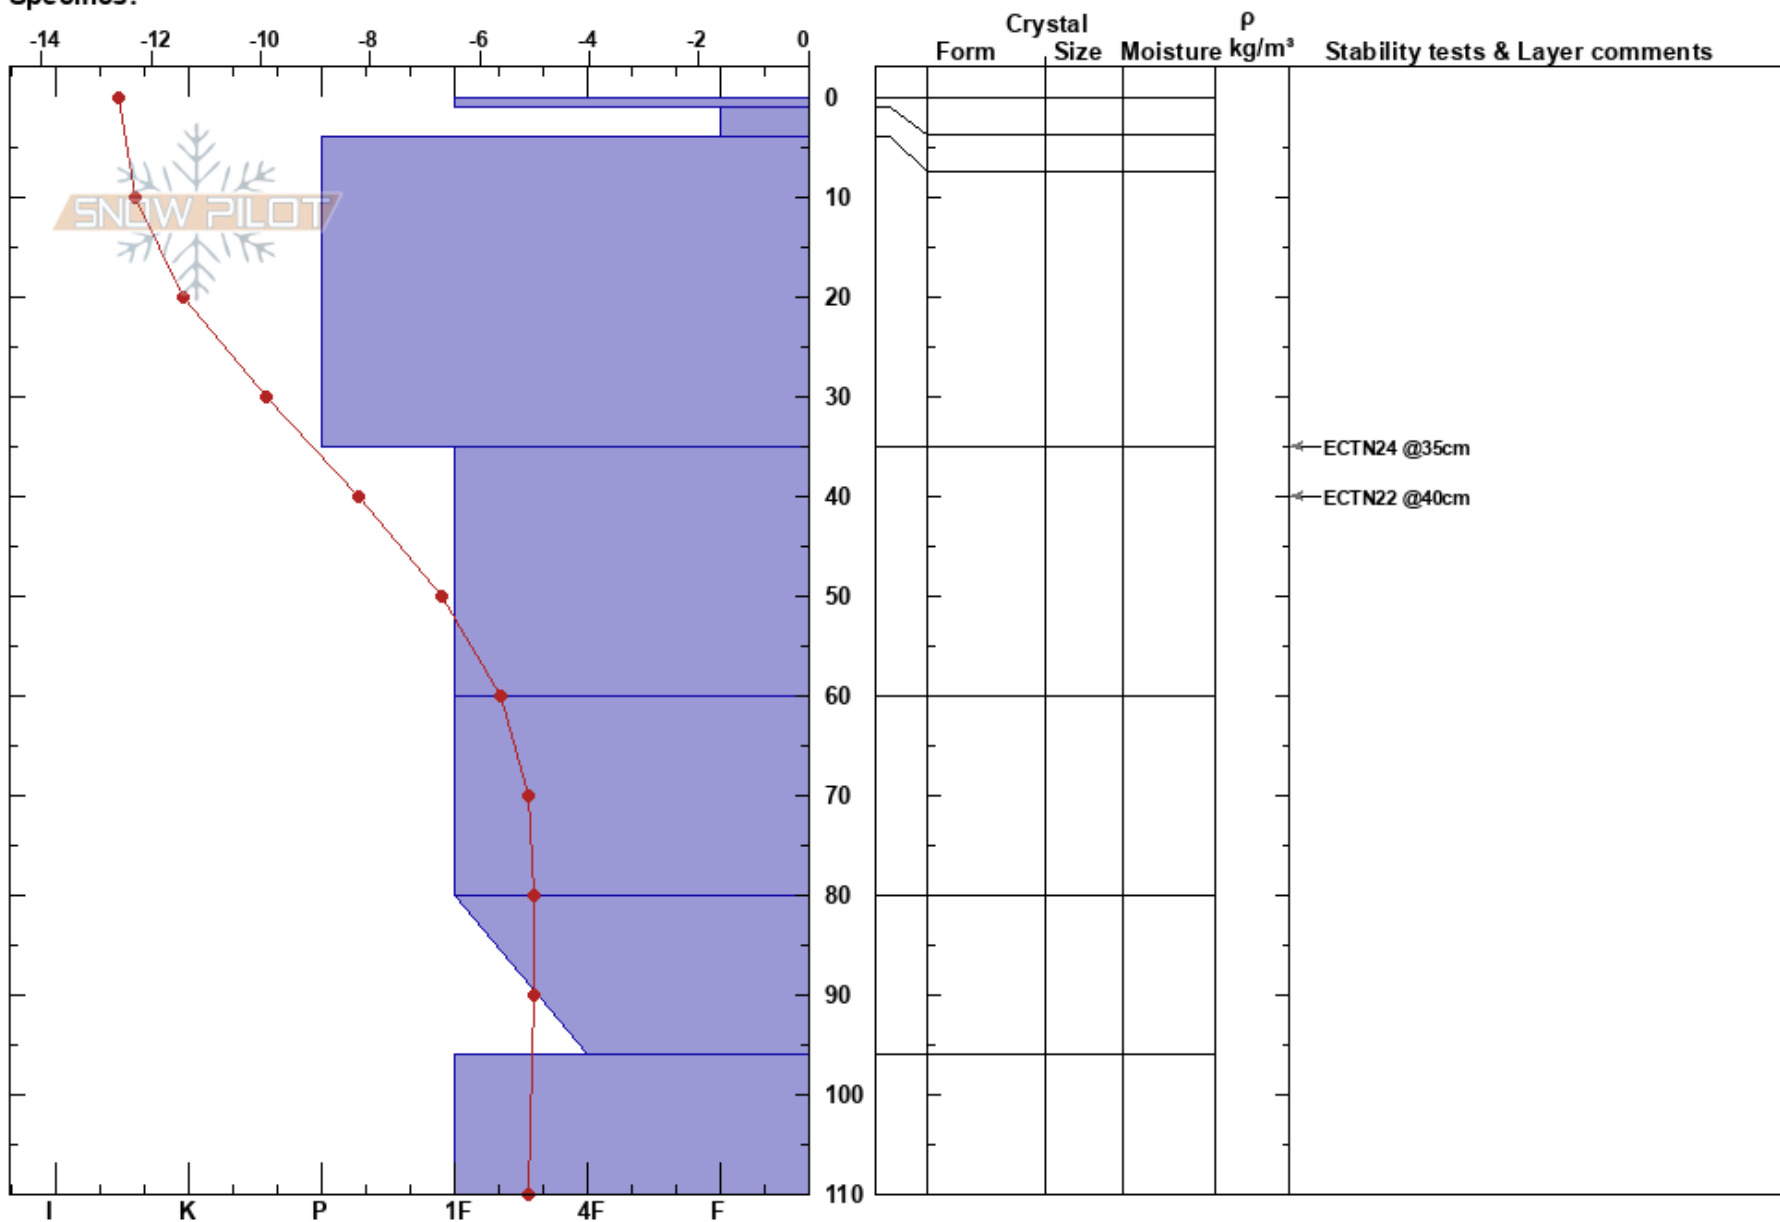

NNV Valletjakke
 Hemavan
 Sweden
 Elevation: 1235 m
 Aspect: 115°
 Specifics:

Mojo Andersson
 20/02/2019 - 00:10
 Co-ord: 65.82805N, 15.26752E
 Slope Angle: 30°
 Wind Loading:

Stability:
 Air Temperature: -10.4°C
 Sky Cover: CLR
 Precipitation: NO
 Wind: NW Light Breeze

PF: 3

Layer Notes:

Notes: