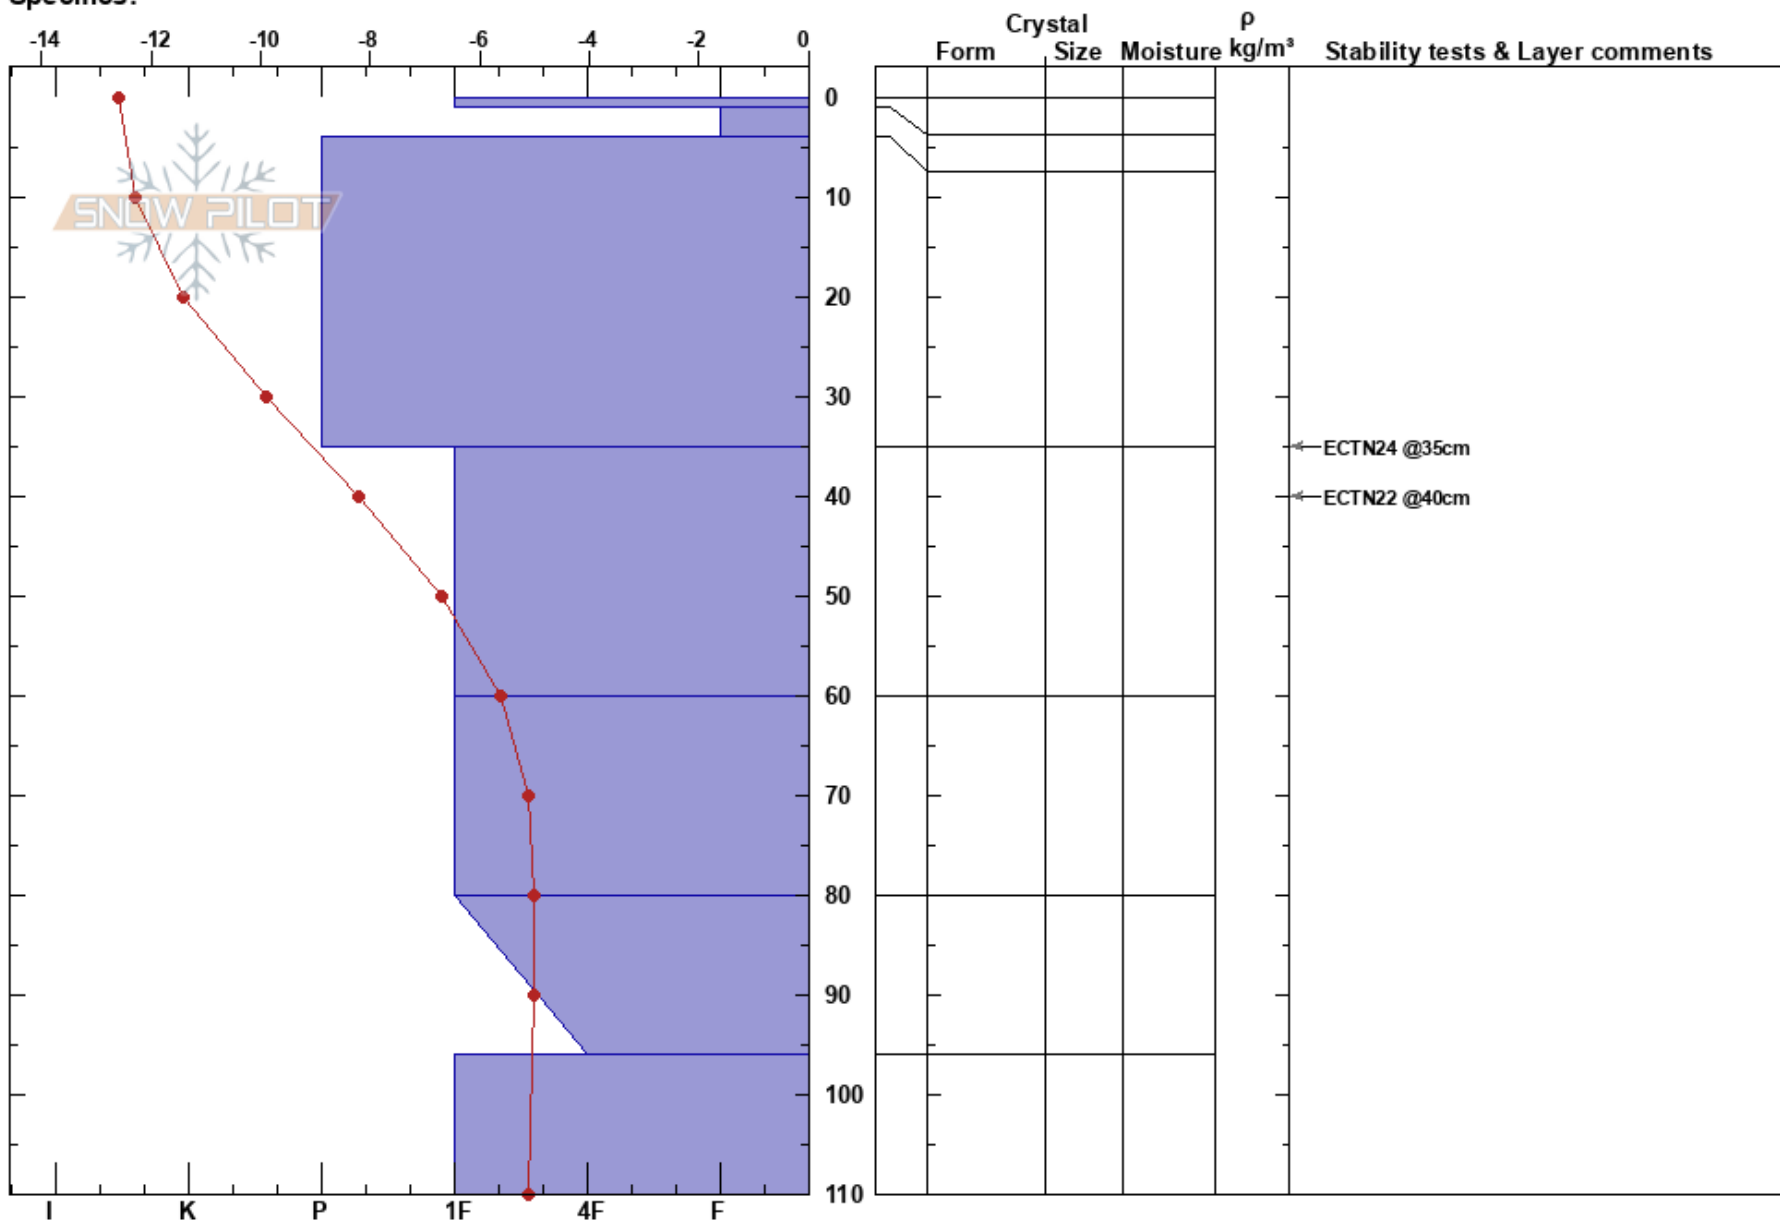

NNV Valletjakke  
 Hemavan  
 Sweden  
 Elevation: 1235 m  
 Aspect: 115°  
 Specifics:

Mojo Andersson  
 20/02/2019 - 00:10  
 Co-ord: 65.82805N, 15.26752E  
 Slope Angle: 30°  
 Wind Loading:

Stability:  
 Air Temperature: -10.4°C  
 Sky Cover: CLR  
 Precipitation: NO  
 Wind: NW Light Breeze

PF: 3

Layer Notes:

Notes: