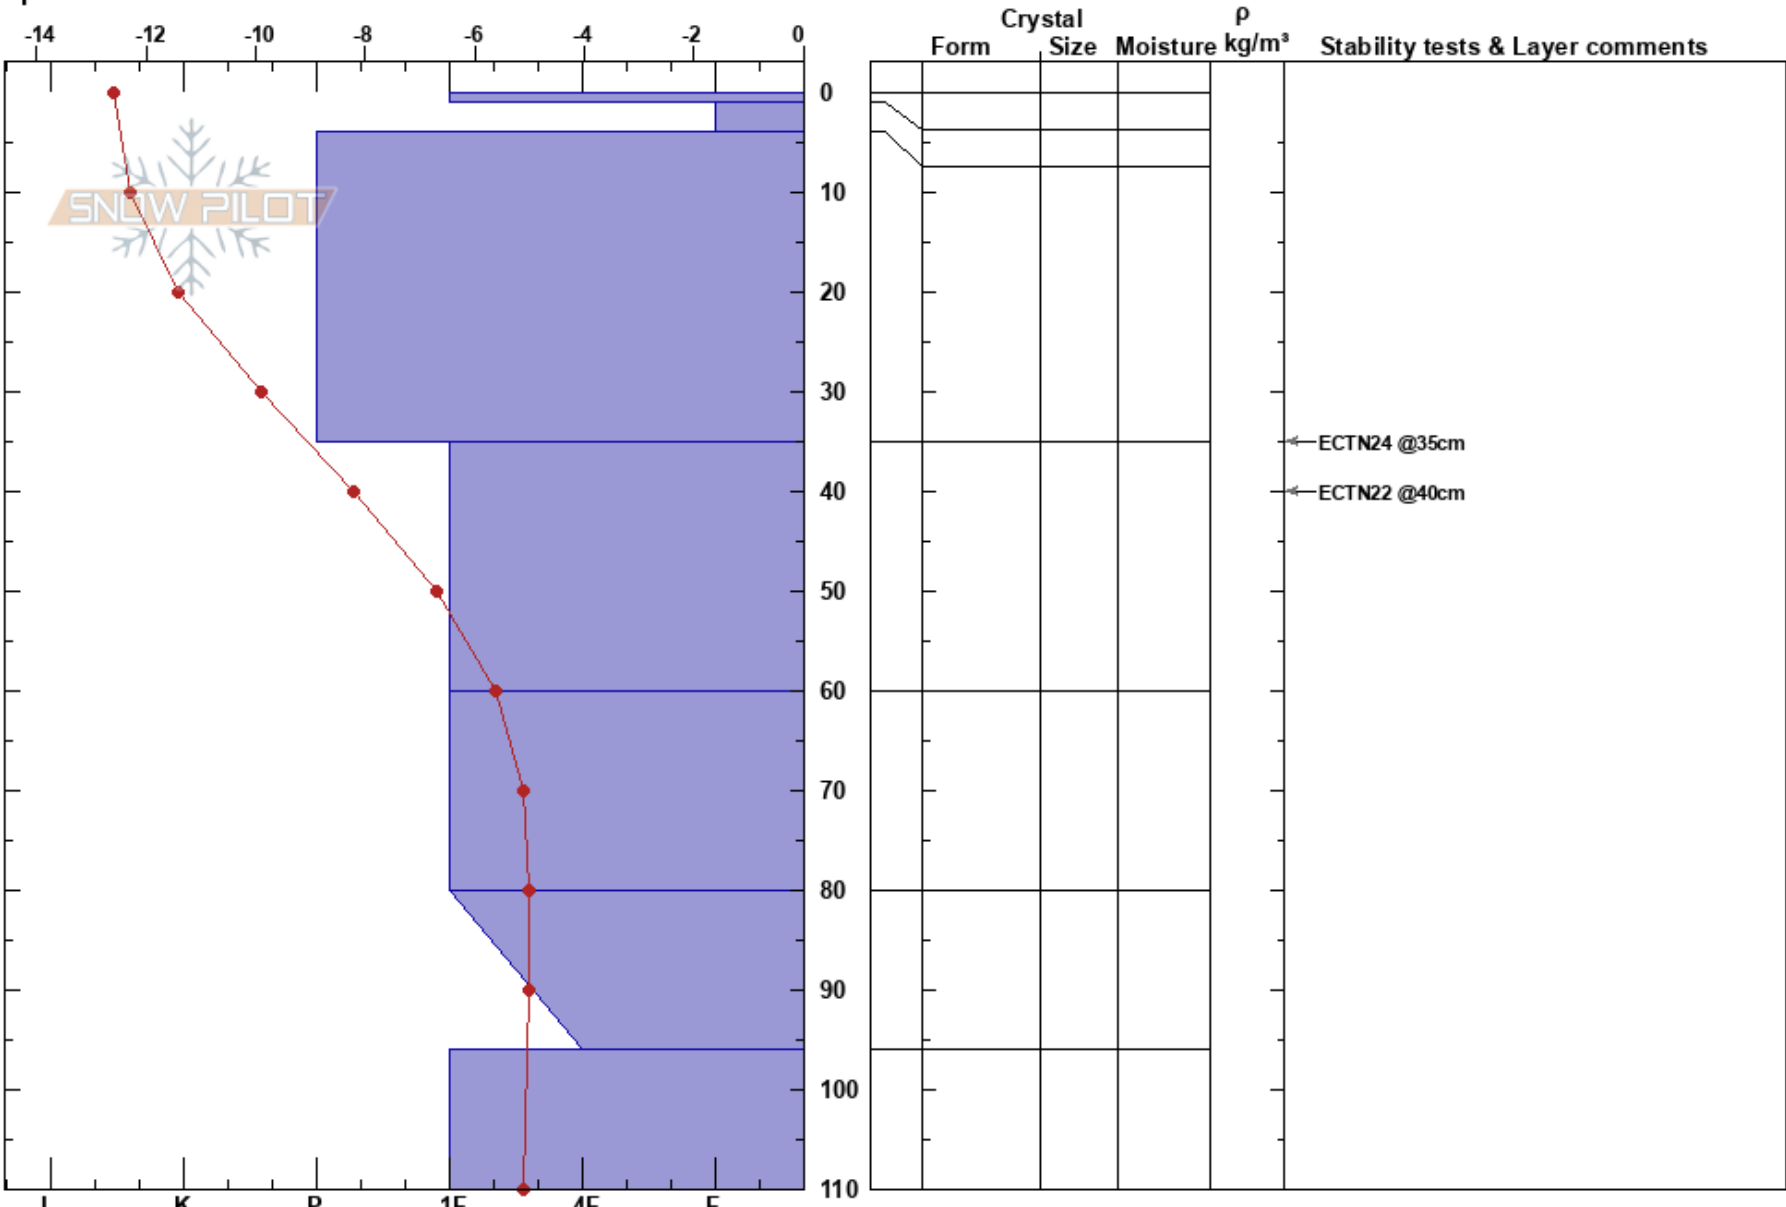

NNV Valletjakke
 Hemavan
 Sweden
Elevation: 1235 m
Aspect: 115°
Specifics:

Mojo Andersson
 20/02/2019 - 00:10
Co-ord: 65.82805N, 15.26752E
Slope Angle: 30°
Wind Loading:

Stability:
Air Temperature: -10.4°C
Sky Cover: CLR
Precipitation: NO
Wind: NW Light Breeze

PF: 3

Layer Notes:

Notes: