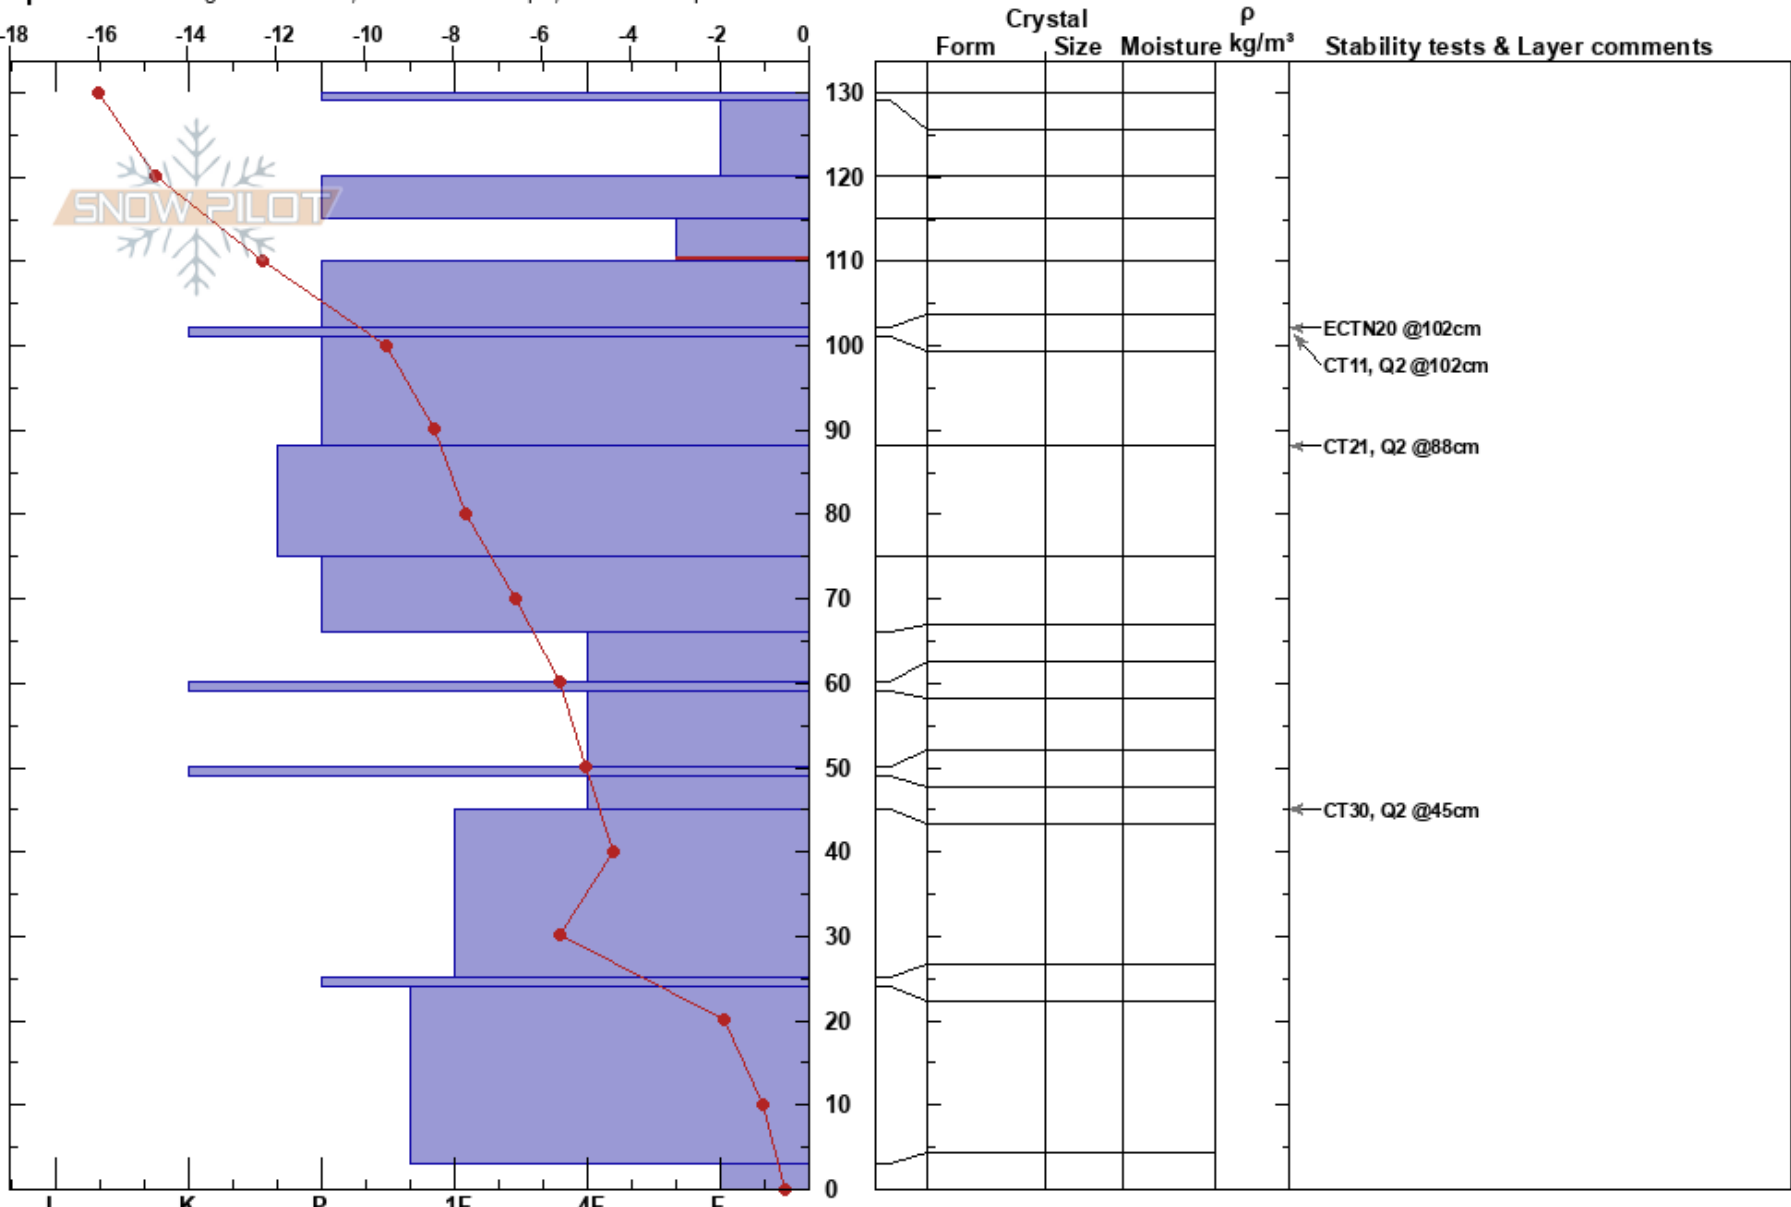

castro's face
 Madison Range-N
 MT
 Elevation: 9800 ft
 Aspect: 130°

yunce ueland
 01/04/2017 - 9:52am
 Co-ord: 45.27223N, -111.44858W
 Slope Angle: 37°
 Wind Loading:

Stability: **HS: 130**
 Air Temperature: -18°C PS: 10 115-110cm: Problematic layer
 Sky Cover: OVC
 Precipitation: NO
 Wind: Calm

Specifics: Pit dug in a Ski Area; Ski tracks on slope; We skied slope

Notes: Mid track castro's face skiers left of drift