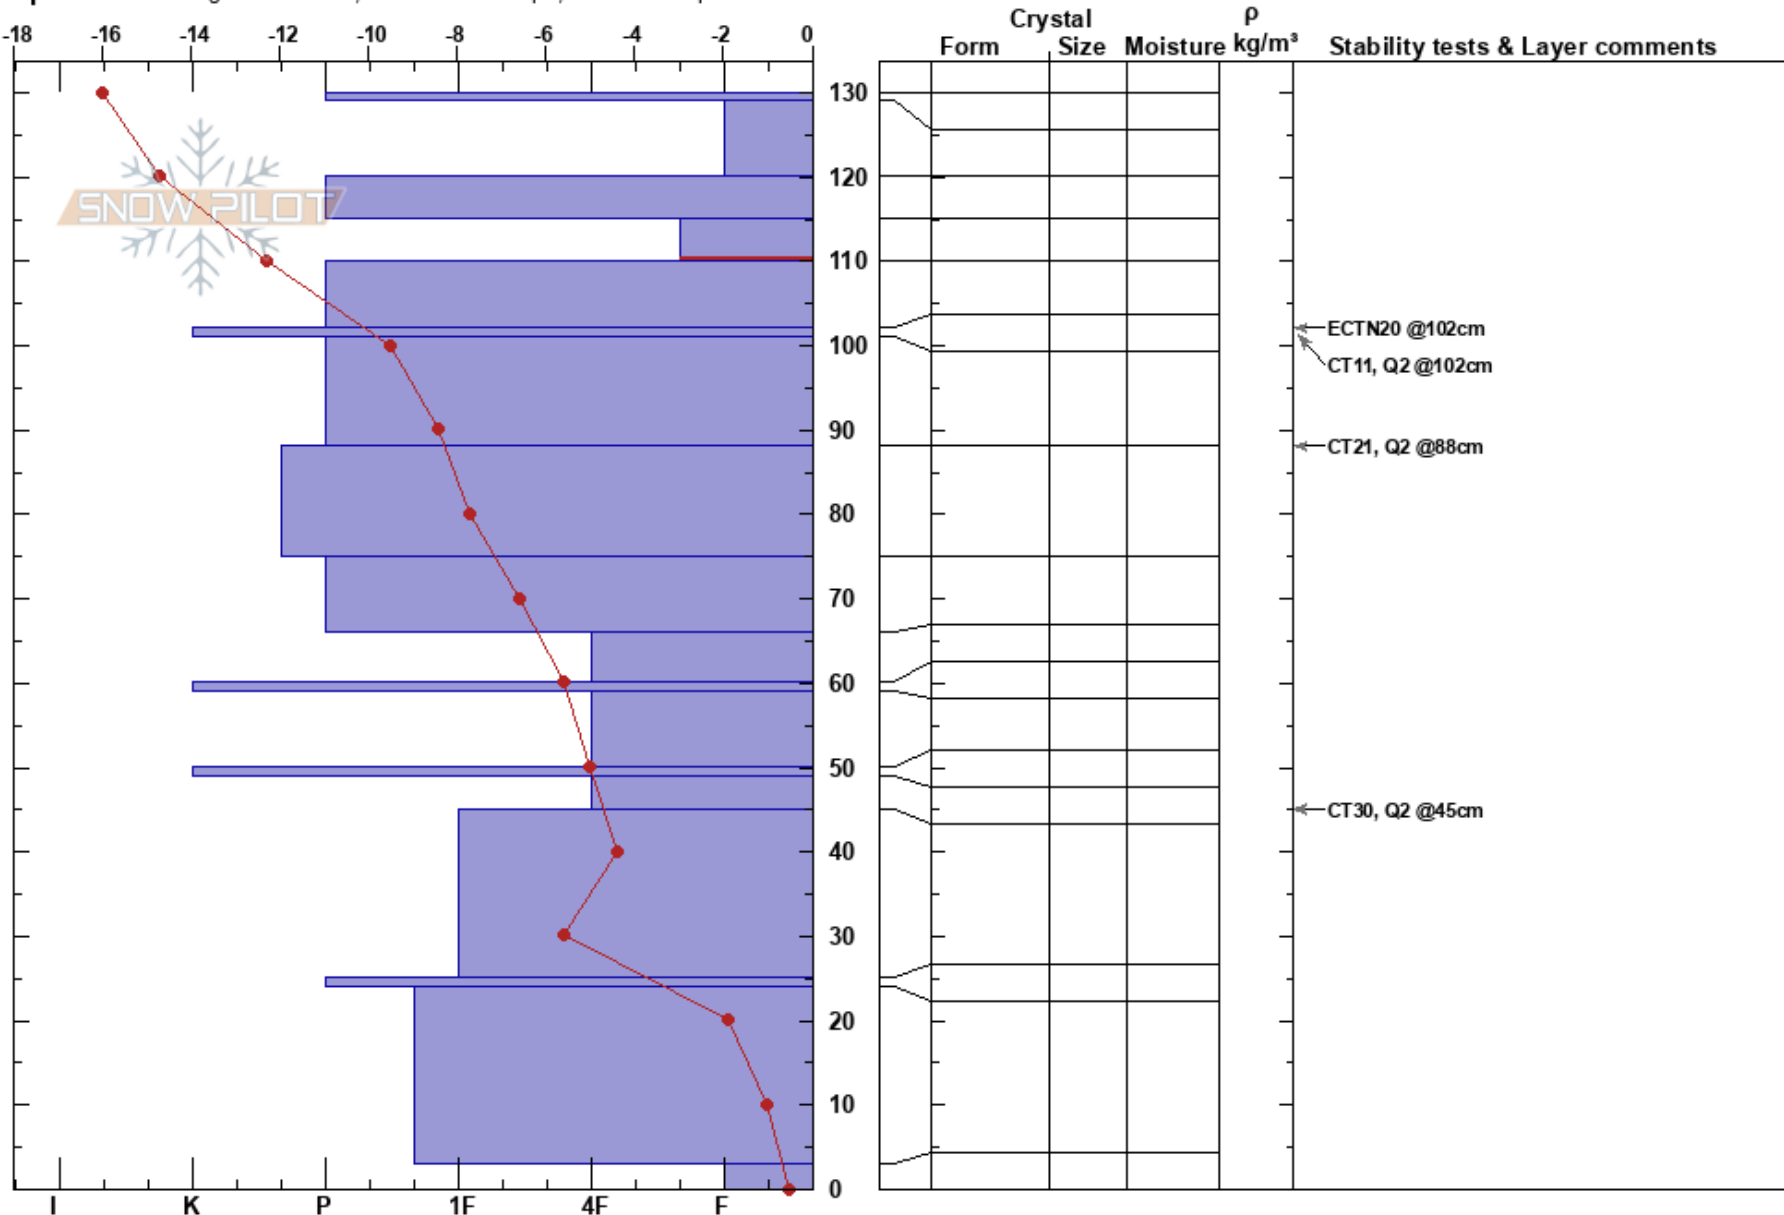

castro's face
Madison Range-N
MT
Elevation: 9800 ft
Aspect: 130°

yunce ueland
01/04/2017 - 9:52am
Co-ord: 45.27223N, -111.44858W
Slope Angle: 37°
Wind Loading:

Stability: **HS: 130**
Air Temperature: -18°C **PS: 10** 115-110cm: Problematic layer
Sky Cover: OVC
Precipitation: NO
Wind: Calm

Specifics: Pit dug in a Ski Area; Ski tracks on slope; We skied slope

Notes: Mid track castro's face skiers left of drift