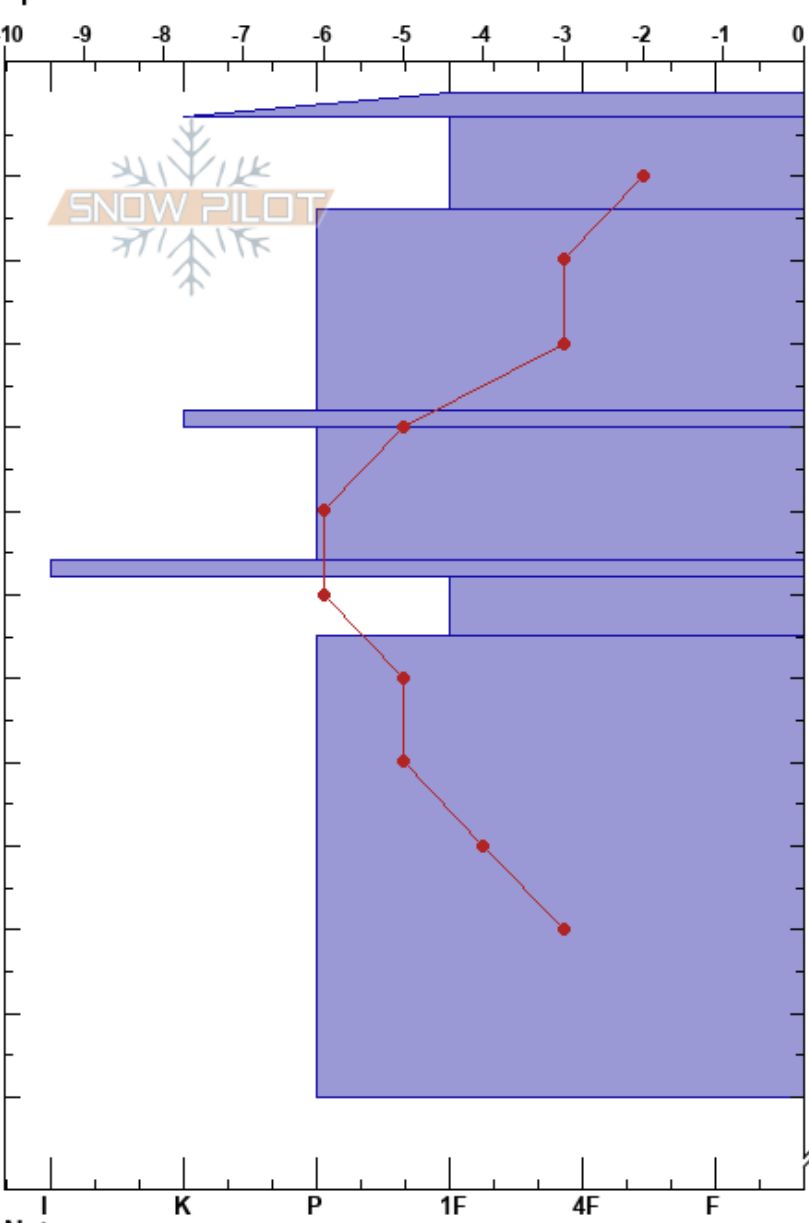

Grönfjäll Sadeln
 Grönfjället
 Sweden
 Elevation: 940 m
 Aspect: 210°
 Specifics:

Sven Olofsson
 19/02/2019 - 00:45
 Co-ord: 65.28590N, 15.63758E
 Slope Angle: 15°
 Wind Loading:

Stability:
 Air Temperature: -1°C
 Sky Cover: FEW
 Precipitation: NO
 Wind: W Light Breeze

HS: 160
 PF: 3
 Layer Notes:

Notes: