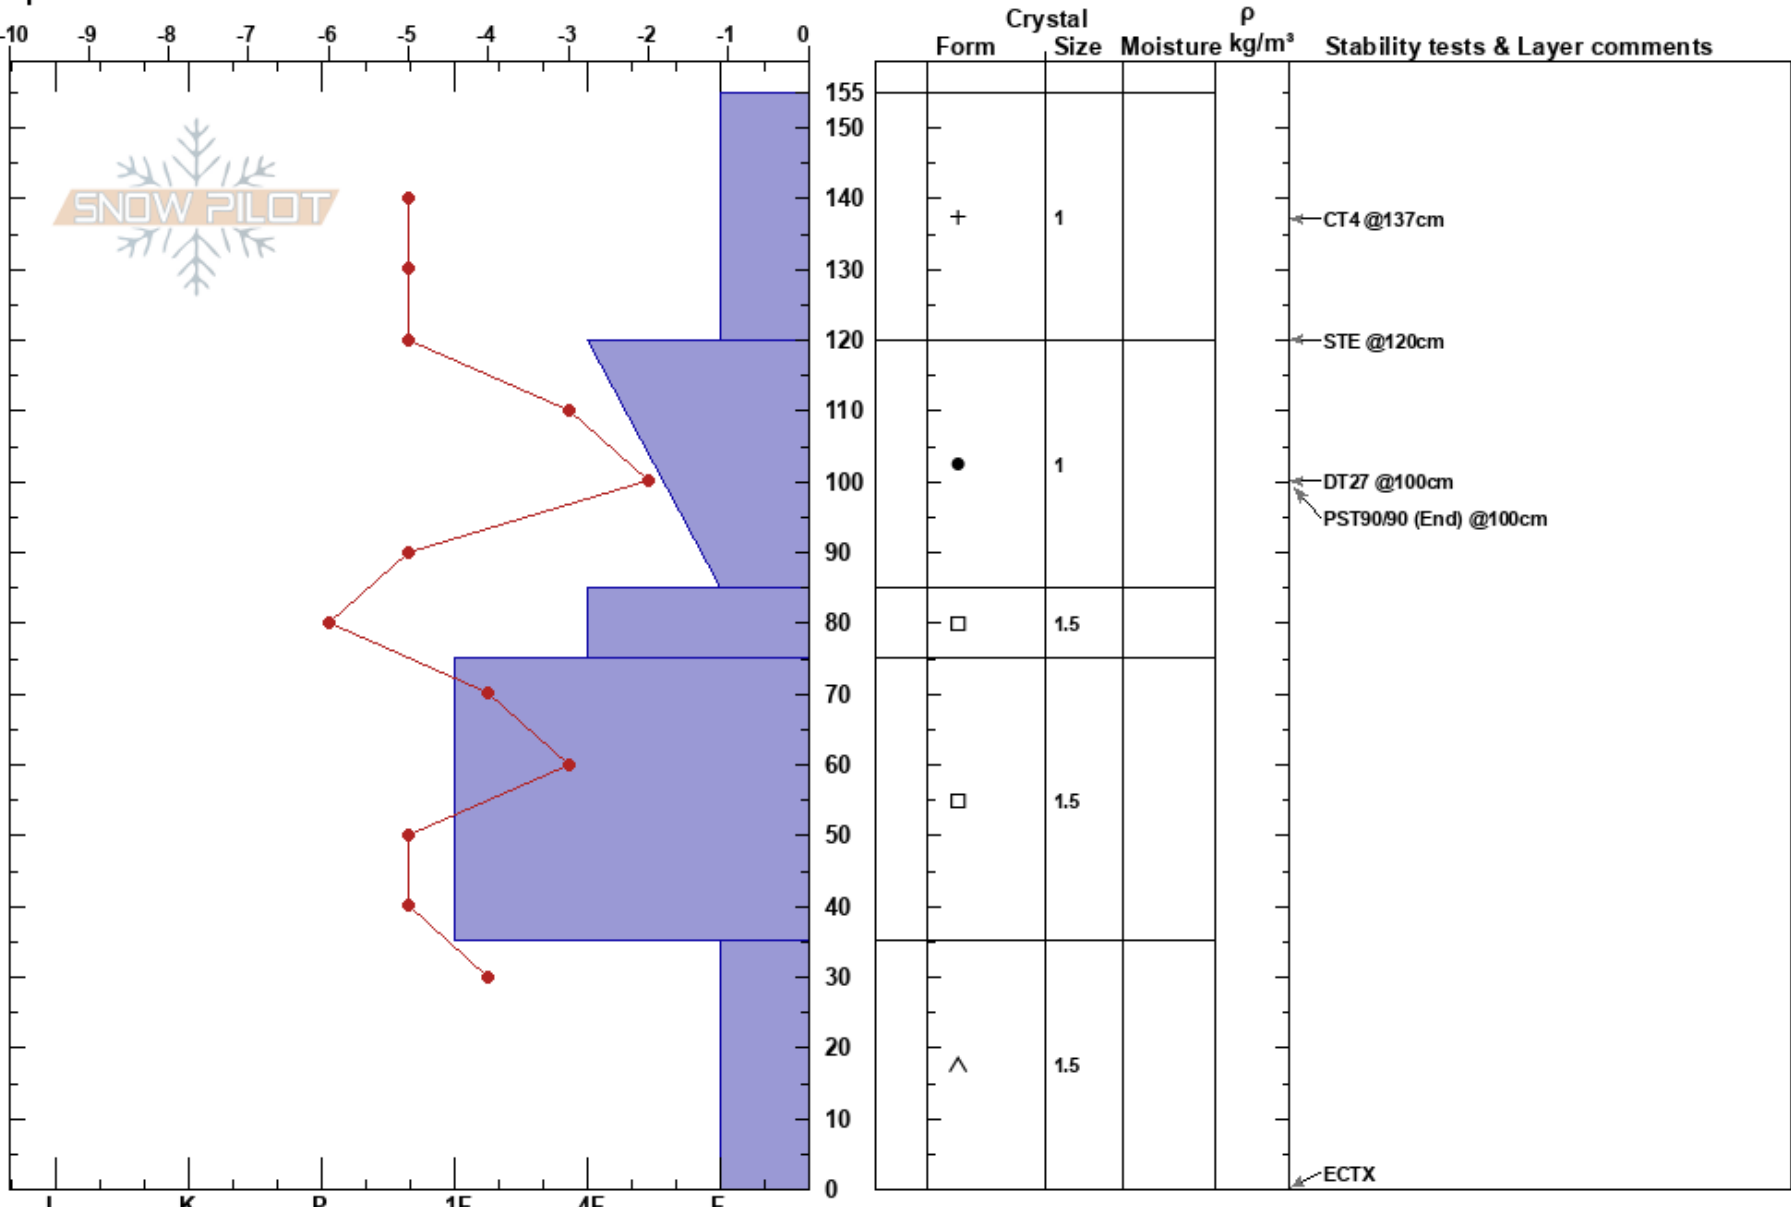

Camp Bird Road
 San Juan Range
 CO
 Elevation: 9600 ft
 Aspect: 50°
 Specifics:

Kristen Buckland
 02/15/2019 - 10:00am
 Co-ord: 37.97843N, -107.71636W
 Slope Angle: 30°
 Wind Loading:

Stability: **HS: 155** **Layer Notes:**
Air Temperature: 3°C **PF: 40** 155-120cm: Problematic layer
Sky Cover: FEW
Precipitation: NO
Wind: S Light Breeze

Notes: Suspect error in temperature readings. Pit location is along side of road which sees traffic from skier/hikers, possibly impacting snow conditions. Recent snowfall of 12+ inches created storm snow concern on top layer. Otherwise snowpack was fairly compact slab on depth hoar.