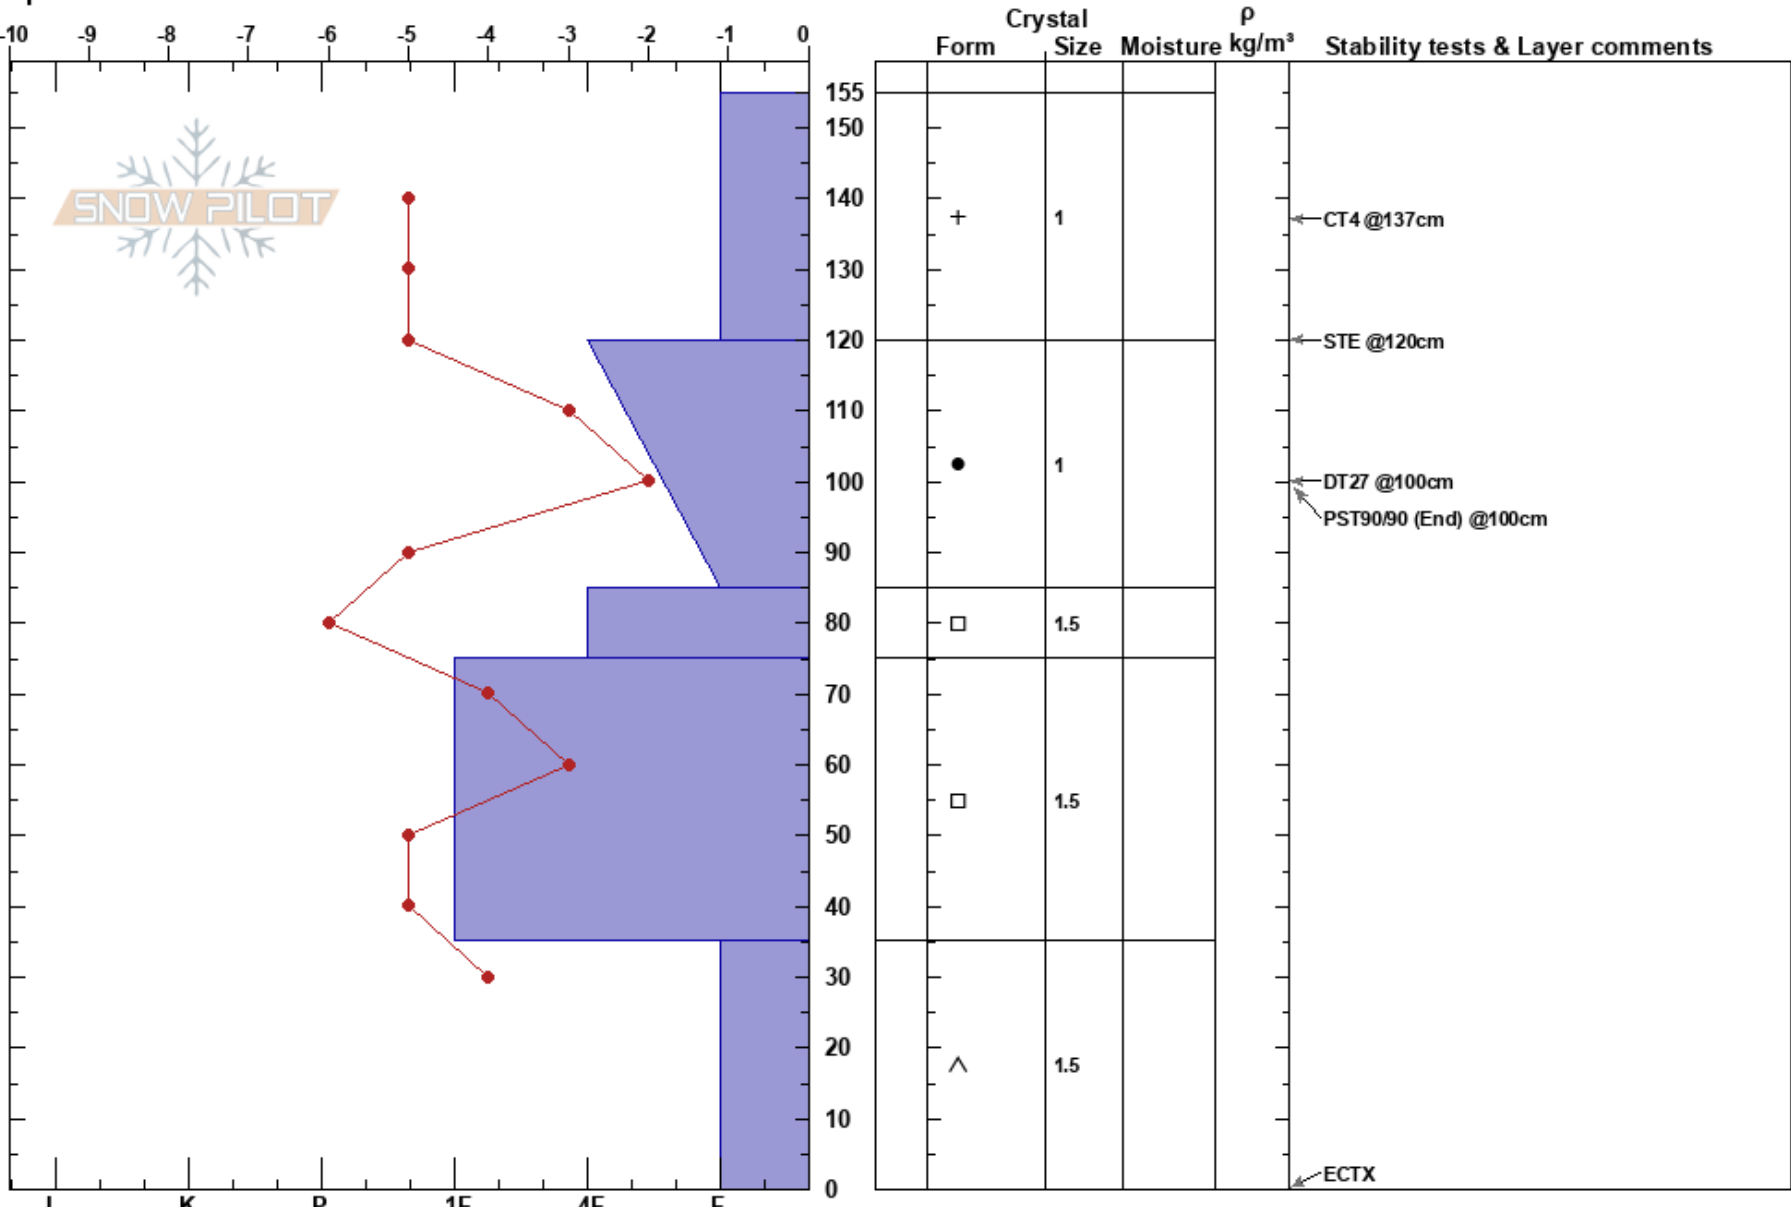

Camp Bird Road  
 San Juan Range  
 CO  
 Elevation: 9600 ft  
 Aspect: 50°  
 Specifics:

Kristen Buckland  
 02/15/2019 - 10:00am  
 Co-ord: 37.97843N, -107.71636W  
 Slope Angle: 30°  
 Wind Loading:

Stability: **HS: 155** **Layer Notes:**  
 Air Temperature: 3°C **PF: 40** 155-120cm: Problematic layer  
 Sky Cover: FEW  
 Precipitation: NO  
 Wind: S Light Breeze

**Notes:** Suspect error in temperature readings. Pit location is along side of road which sees traffic from skier/hikers, possibly impacting snow conditions. Recent snowfall of 12+ inches created storm snow concern on top layer. Otherwise snowpack was fairly compact slab on depth hoar.