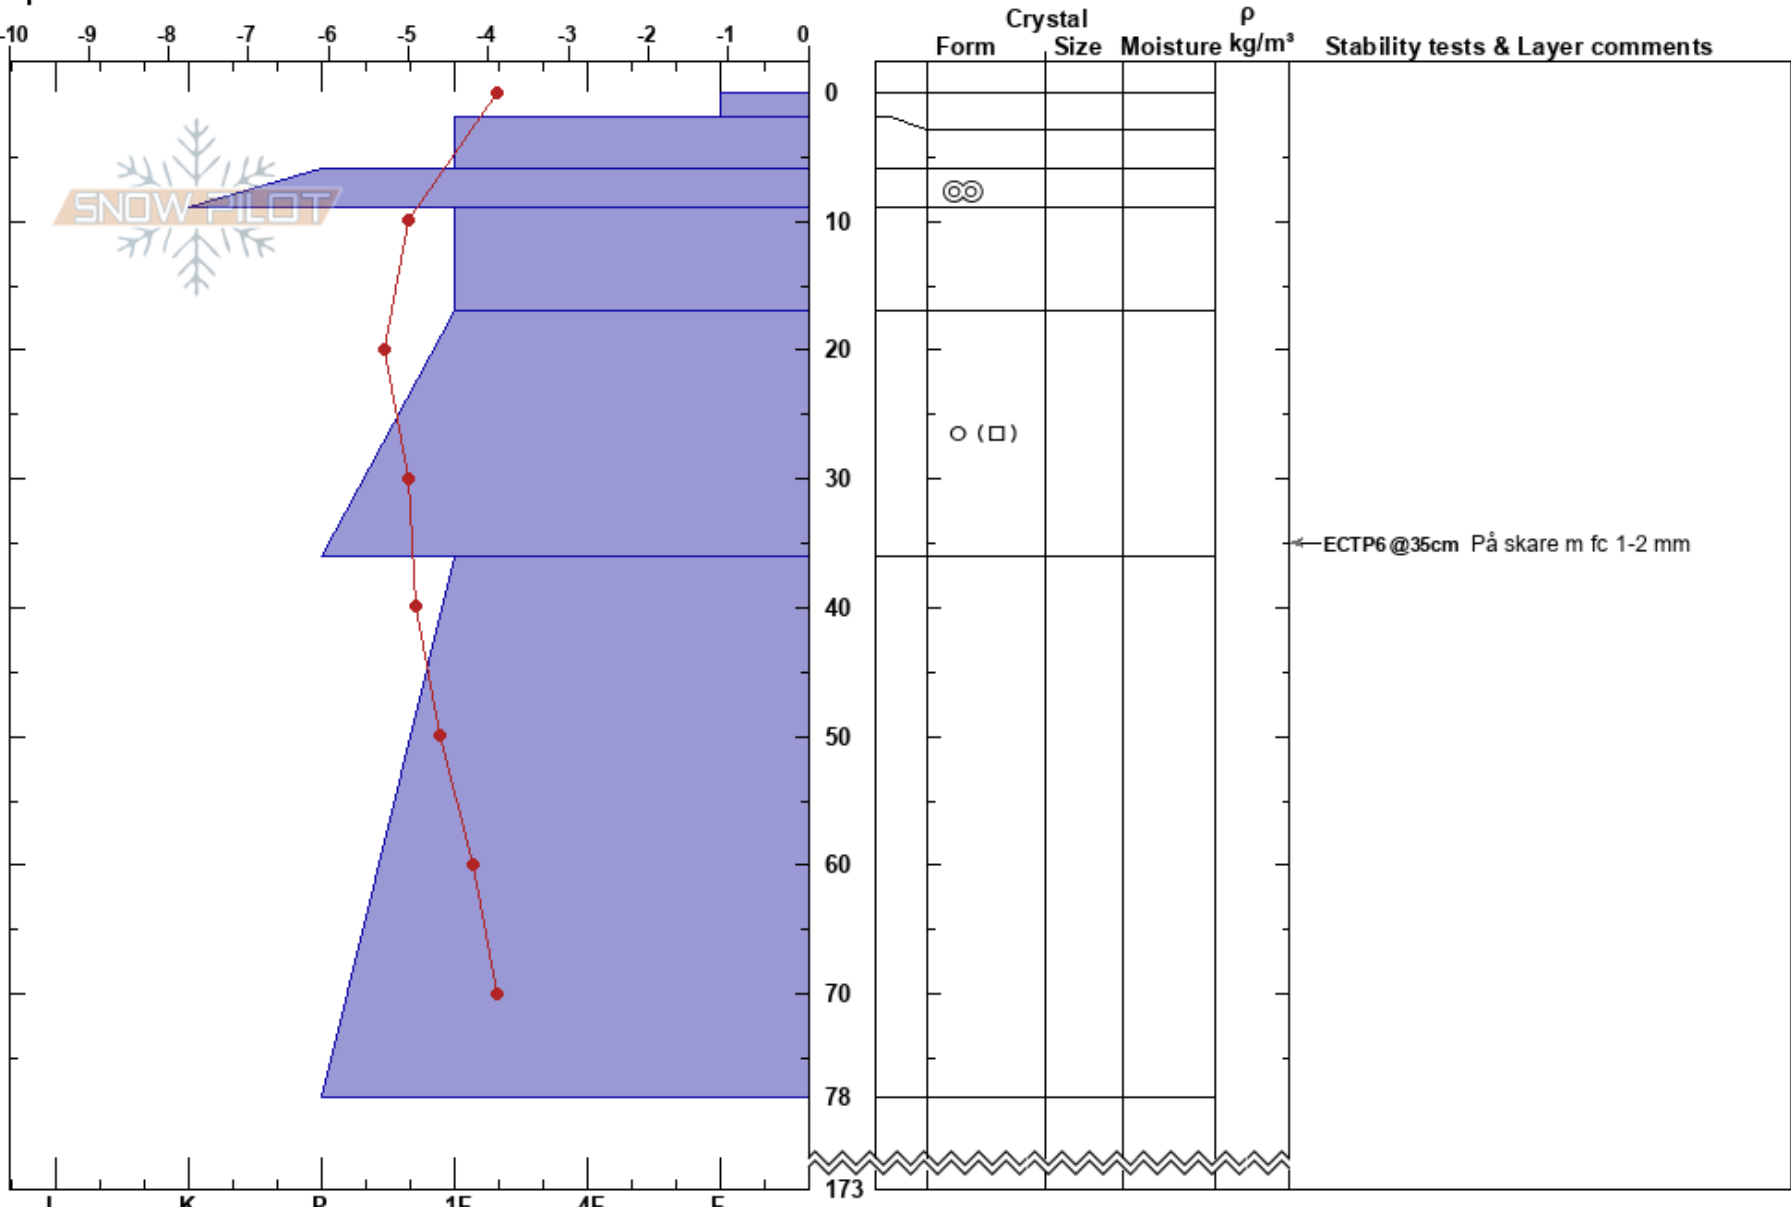

Gieravardo o tjä 18/2
Hemavan
Sweden
Elevation: 780 m
Aspect: 130°
Specifics:

Mojo Andersson
18/02/2019 - 00:45
Co-ord: 65.77965N, 15.06579E
Slope Angle: 26°
Wind Loading:

Stability:
Air Temperature: -1.5°C
Sky Cover: OVC
Precipitation: S-1
Wind: SW Light Breeze
HS: 173
PF: 9
Layer Notes: