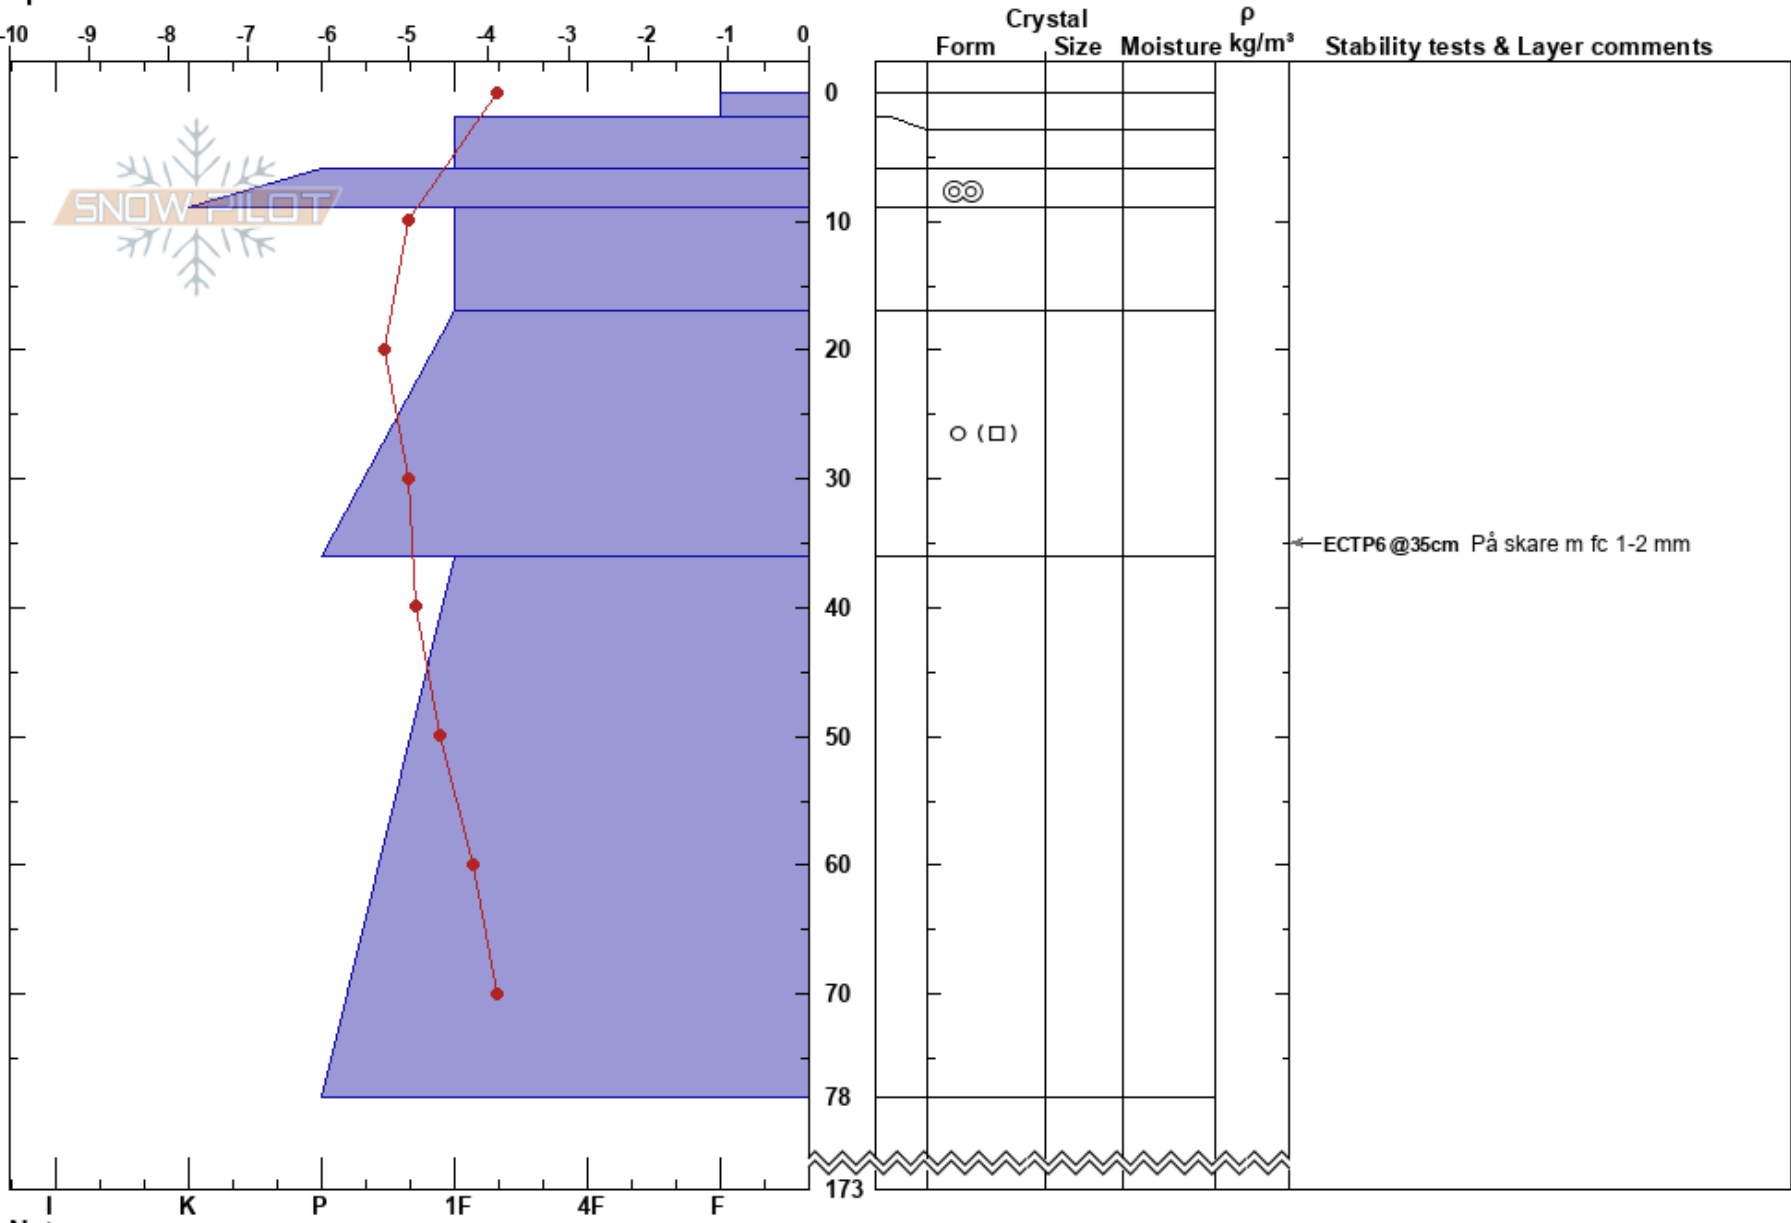

Gieravardo o tjä 18/2  
 Hemavan  
 Sweden  
 Elevation: 780 m  
 Aspect: 130°  
 Specifics:

Mojo Andersson  
 18/02/2019 - 00:45  
 Co-ord: 65.77965N, 15.06579E  
 Slope Angle: 26°  
 Wind Loading:

Stability:  
 Air Temperature: -1.5°C PF: 9  
 Sky Cover: OVC  
 Precipitation: S-1  
 Wind: SW Light Breeze

HS: 173 Layer Notes:

Notes: