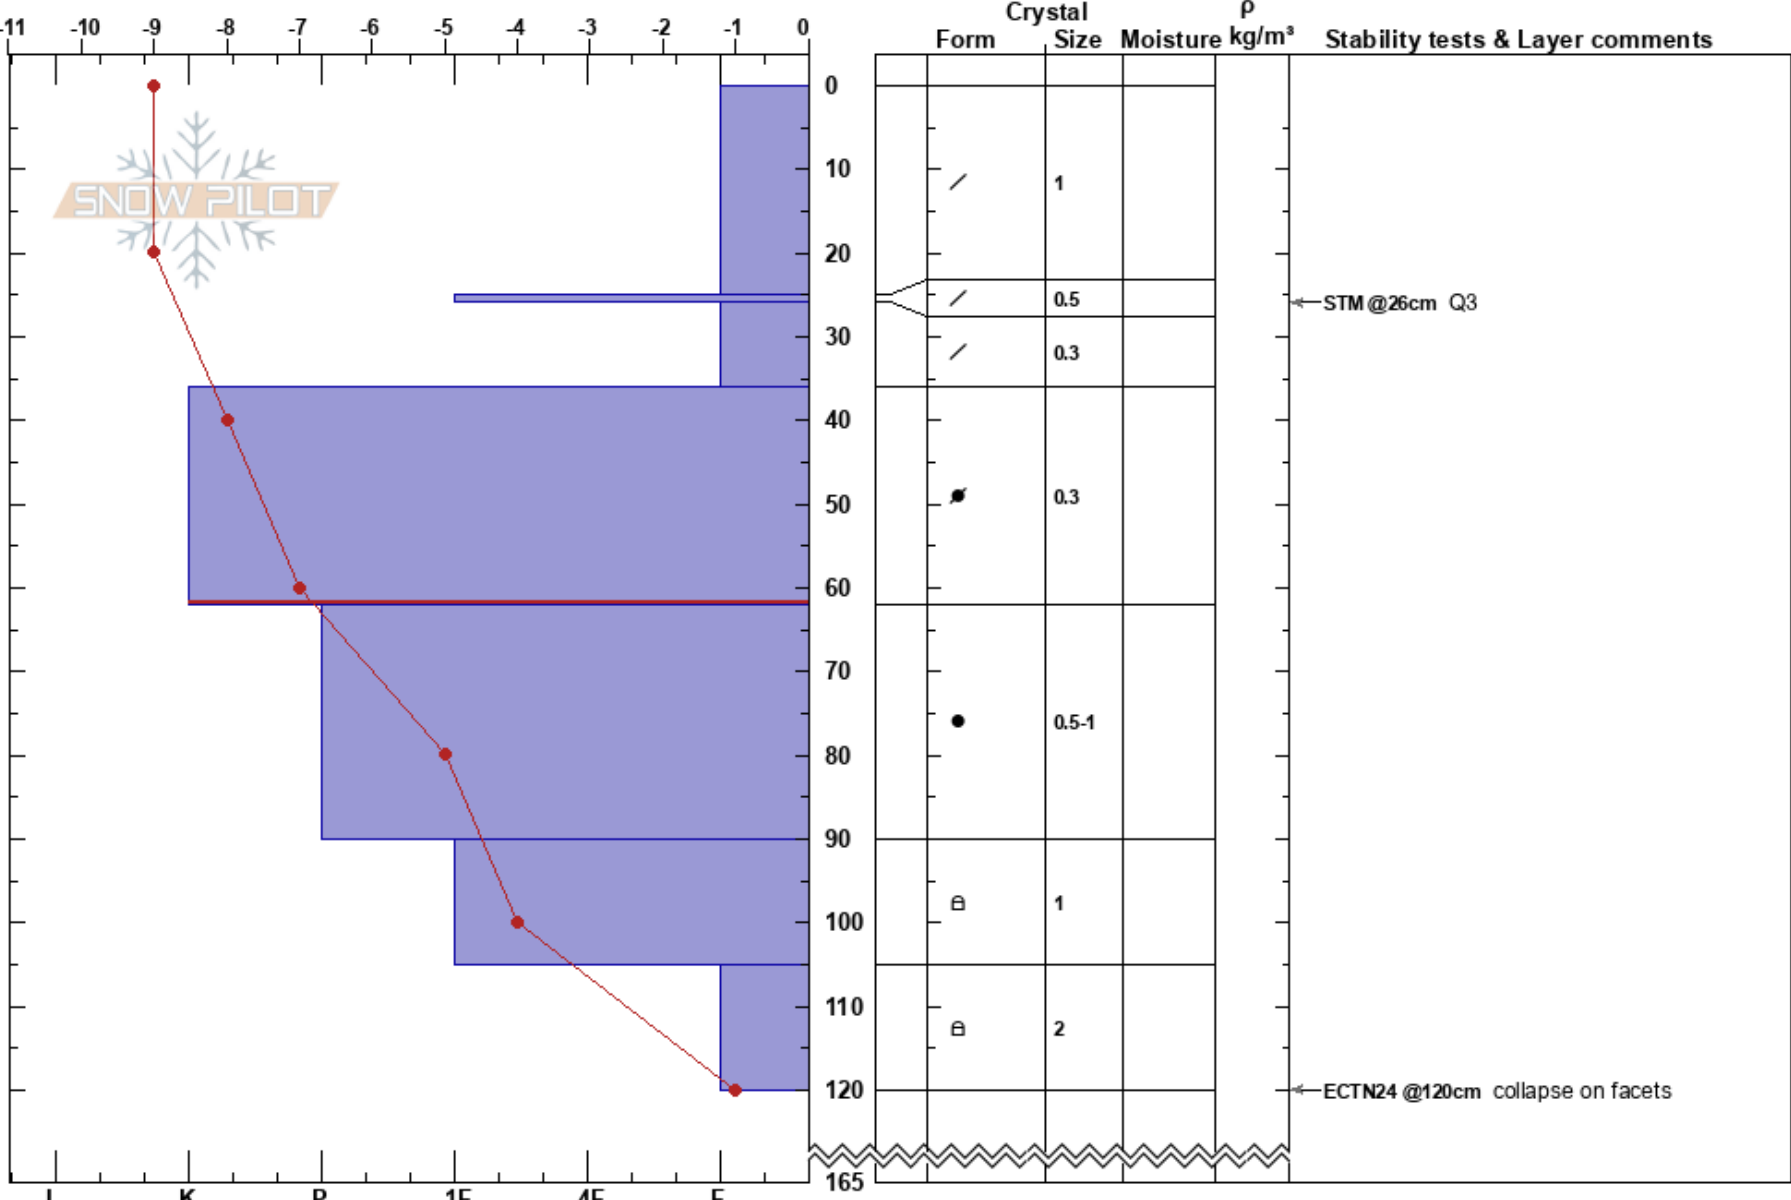

Manitoba Mtn  
 Kenai Mountains  
 AK  
 Elevation: 2605 ft  
 Aspect: 175°

Joseph Kurtak  
 01/22/2017 - 1:30pm  
 Co-ord: 60.68269N, -149.43286W  
 Slope Angle: 15°  
 Wind Loading: previous

Stability: **HS: 165** **Layer Notes:**  
 Air Temperature: -11°C **PF: 30** 36-62cm: Problematic layer  
 Sky Cover: BKN  
 Precipitation: NO  
 Wind: Calm

**Specifics:** Collapsing, localized; Ski tracks on slope; We skied slope

**Notes:** Signs of previous wind loading prior to recent snowfall. Got ECT24at120 cm from snow surface, Q2  
 Observed whumping nearby.