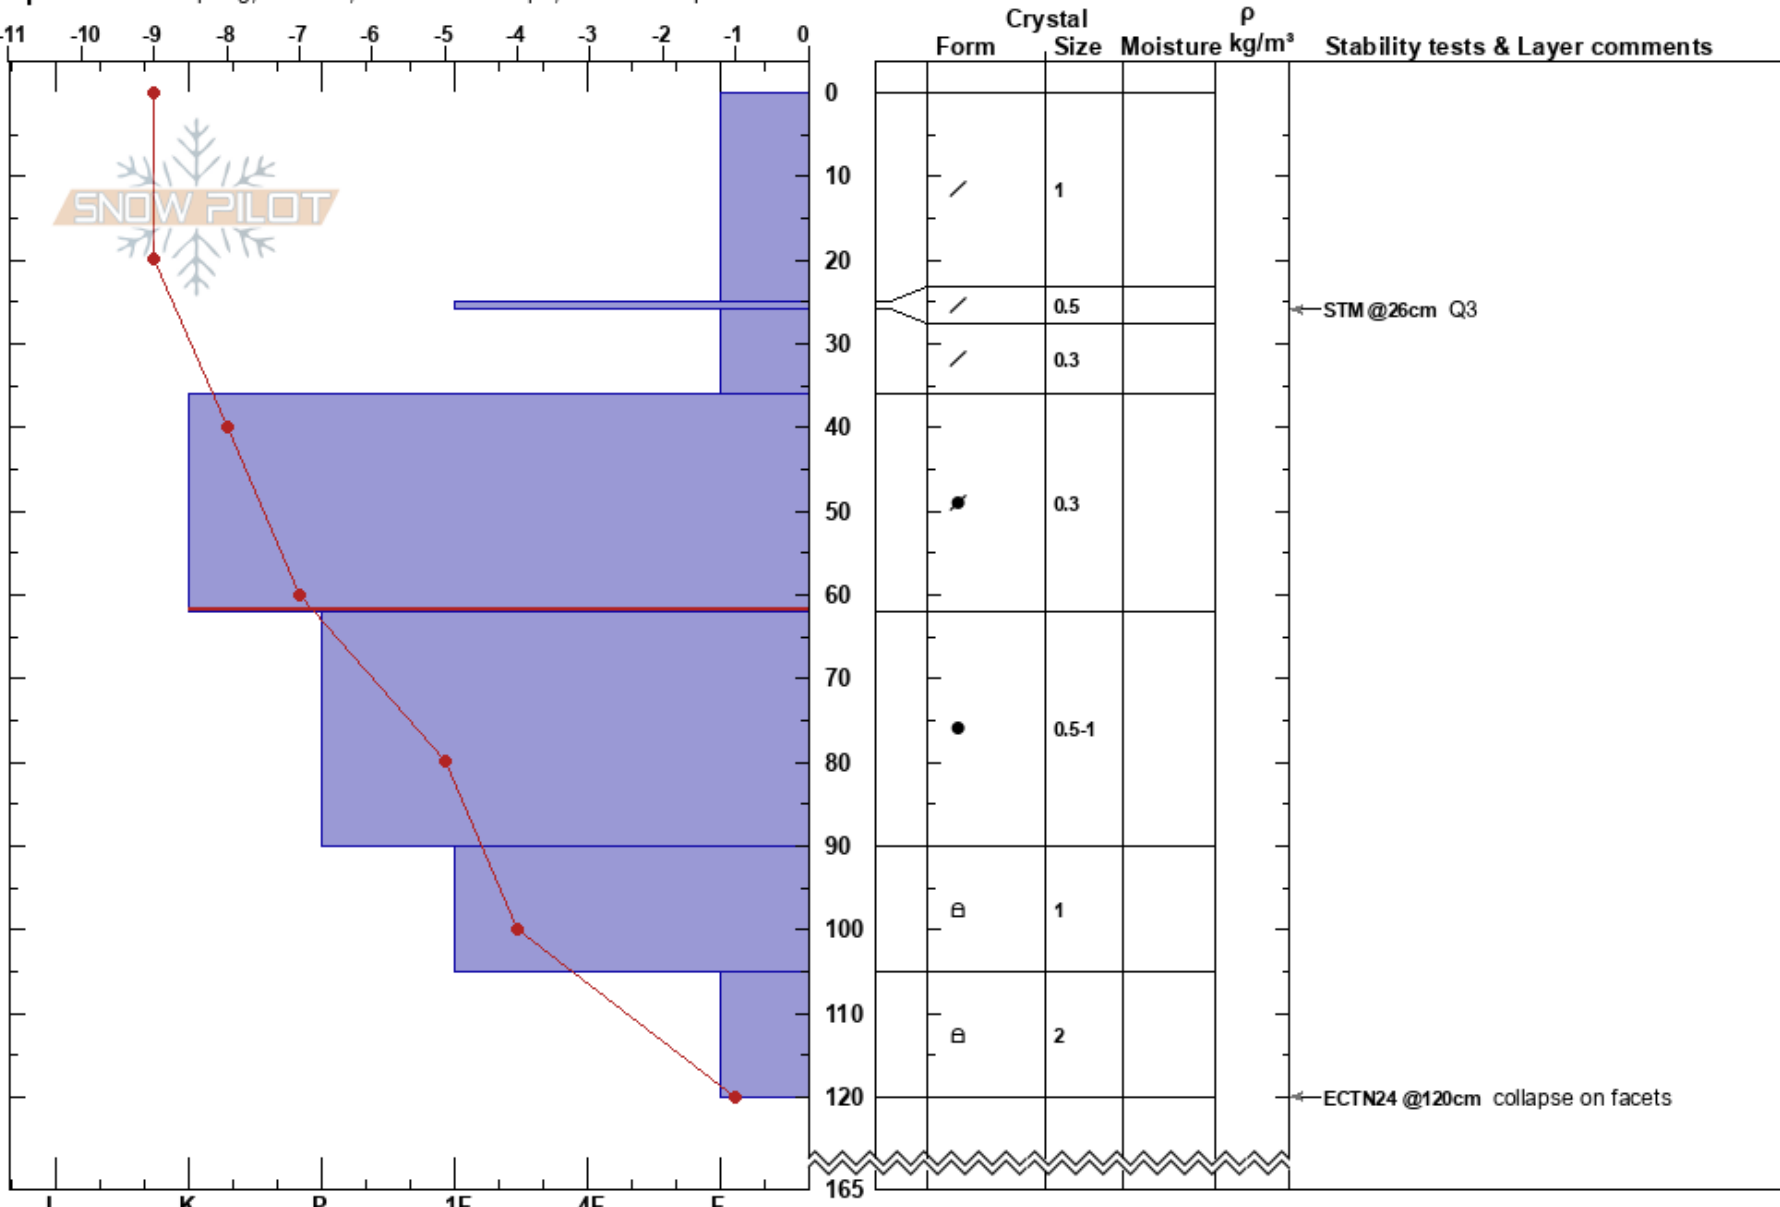

Manitoba Mtn
 Kenai Mountains
 AK
 Elevation: 2605 ft
 Aspect: 175°

Joseph Kurtak
 01/22/2017 - 1:30pm
 Co-ord: 60.68269N, -149.43286W
 Slope Angle: 15°
 Wind Loading: previous

Stability: **HS: 165** **Layer Notes:**
 Air Temperature: -11°C **PF: 30** 36-62cm: Problematic layer
 Sky Cover: BKN
 Precipitation: NO
 Wind: Calm

Specifics: Collapsing, localized; Ski tracks on slope; We skied slope

Notes: Signs of previous wind loading prior to recent snowfall. Got ECT24at120 cm from snow surface, Q2
 Observed whumping nearby.