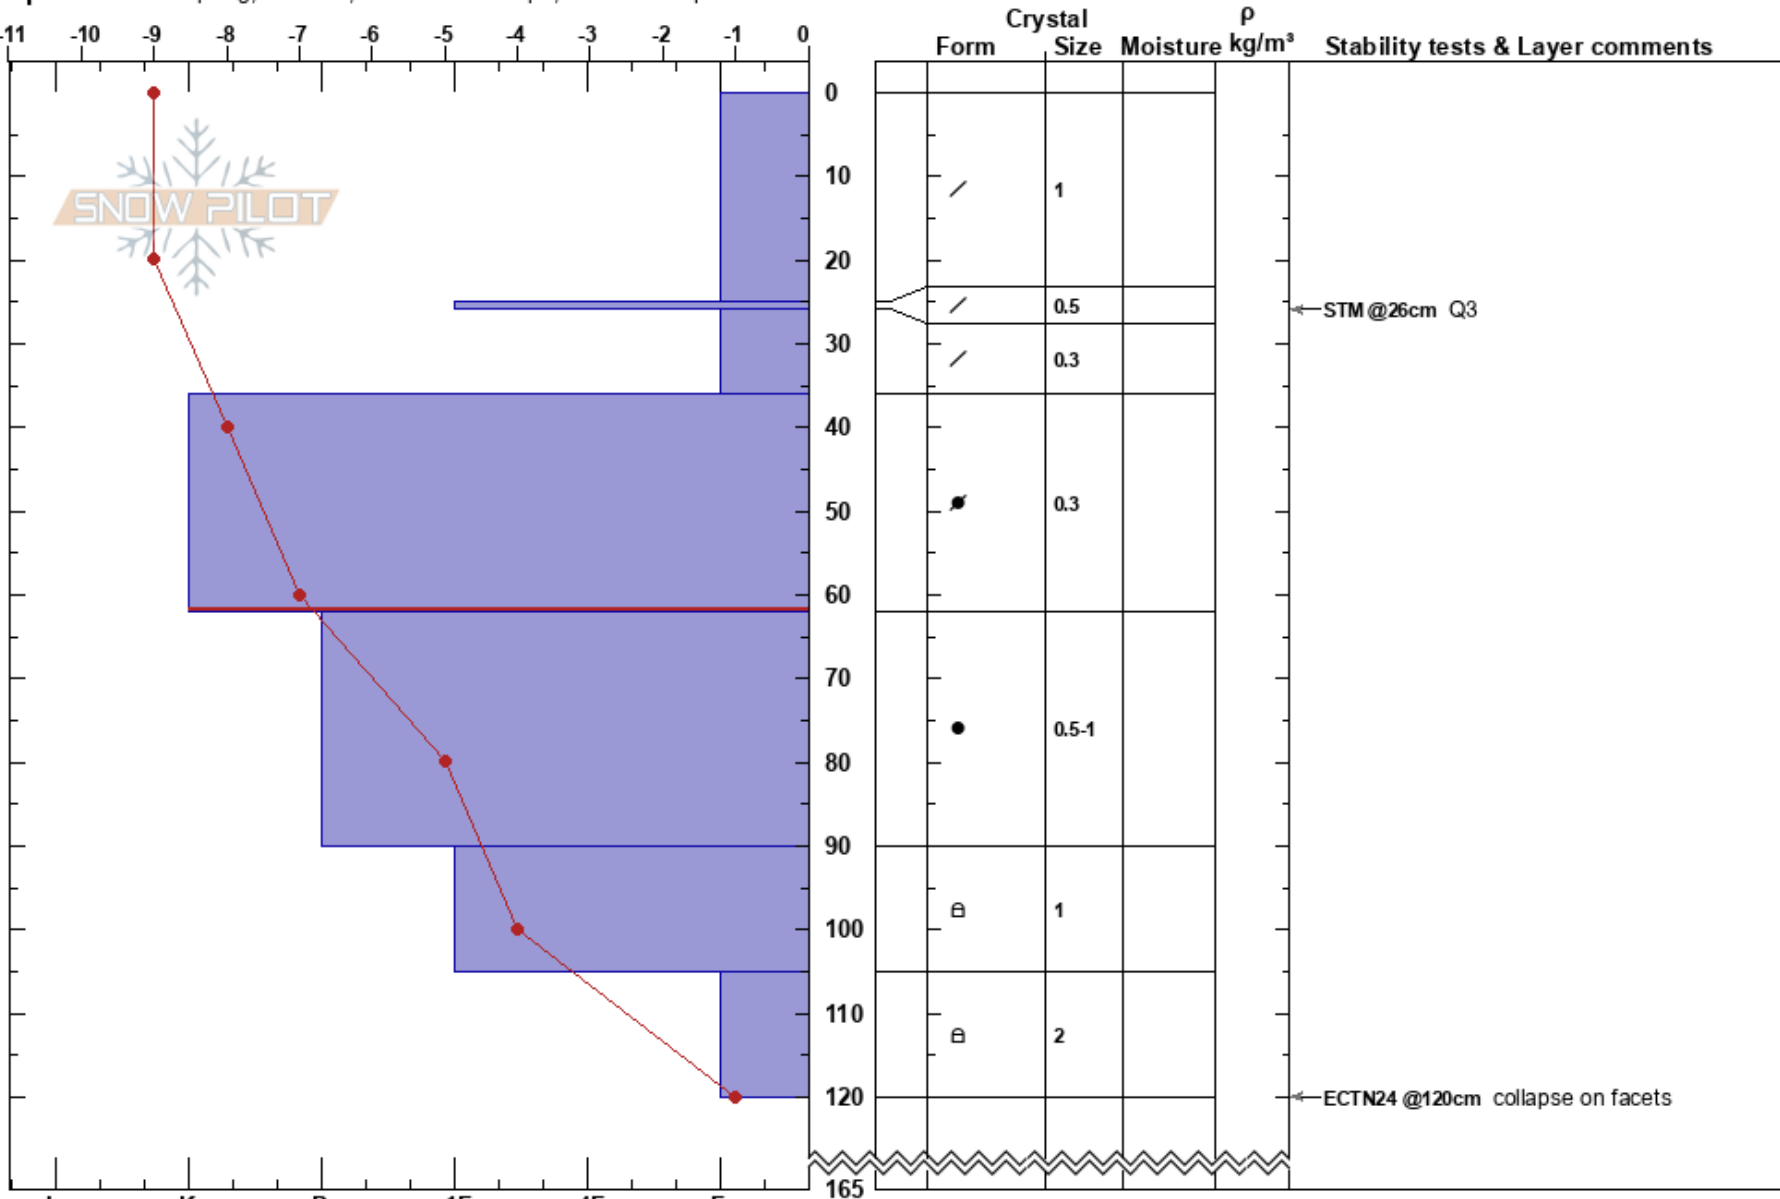

Manitoba Mtn
 Kenai Mountains
 AK
 Elevation: 2605 ft
 Aspect: 175°

Joseph Kurtak
 01/22/2017 - 1:30pm
 Co-ord: 60.68269N, -149.43286W
 Slope Angle: 15°
 Wind Loading: previous

Stability: **HS: 165** **Layer Notes:**
 Air Temperature: -11°C **PF: 30** 36-62cm: Problematic layer
 Sky Cover: BKN
 Precipitation: NO
 Wind: Calm

Specifics: Collapsing, localized; Ski tracks on slope; We skied slope

Notes: Signs of previous wind loading prior to recent snowfall. Got ECT24at120 cm from snow surface, Q2
 Observed whumping nearby.