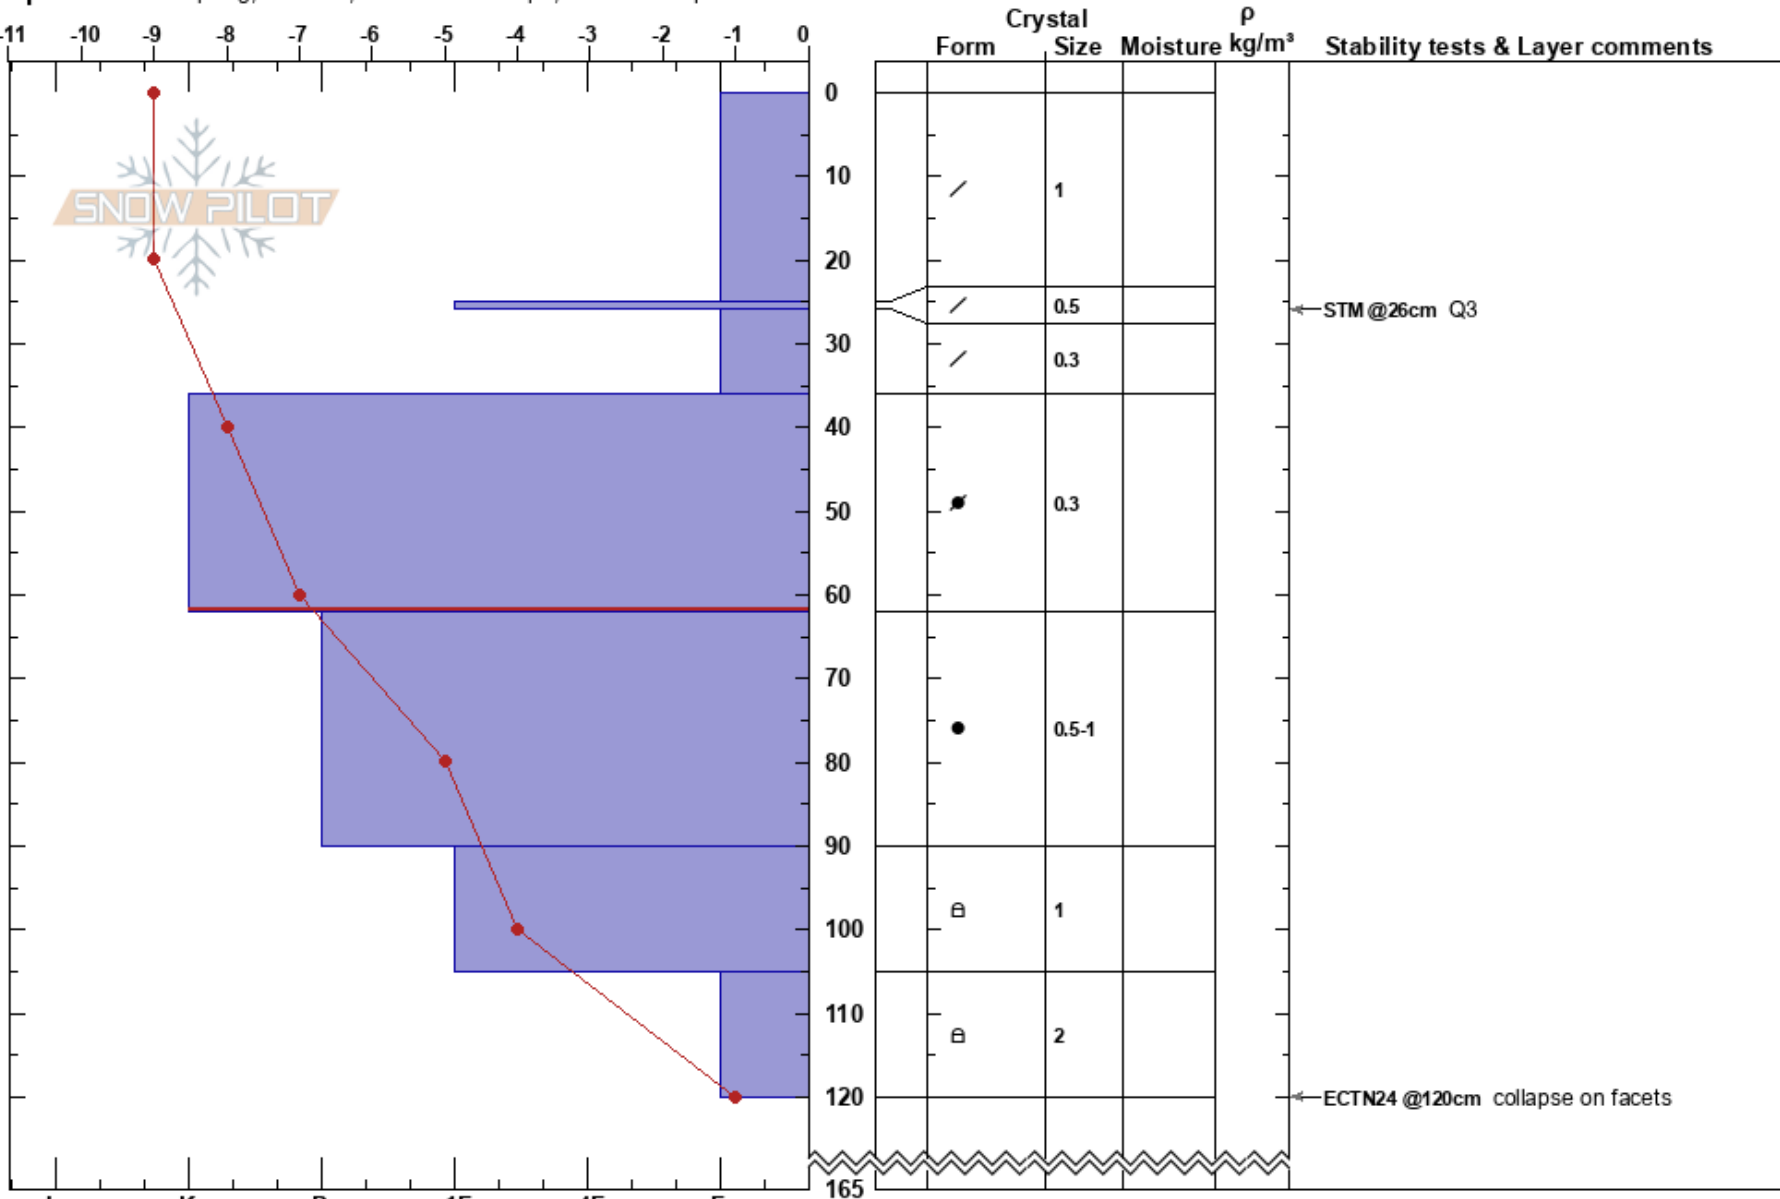

Manitoba Mtn  
 Kenai Mountains  
 AK  
 Elevation: 2605 ft  
 Aspect: 175°

Joseph Kurtak  
 01/22/2017 - 1:30pm  
 Co-ord: 60.68269N, -149.43286W  
 Slope Angle: 15°  
 Wind Loading: previous

Stability: **HS: 165** **Layer Notes:**  
 Air Temperature: -11°C **PF: 30** 36-62cm: Problematic layer  
 Sky Cover: BKN  
 Precipitation: NO  
 Wind: Calm

**Specifics:** Collapsing, localized; Ski tracks on slope; We skied slope

**Notes:** Signs of previous wind loading prior to recent snowfall. Got ECT24at120 cm from snow surface, Q2  
 Observed whumping nearby.