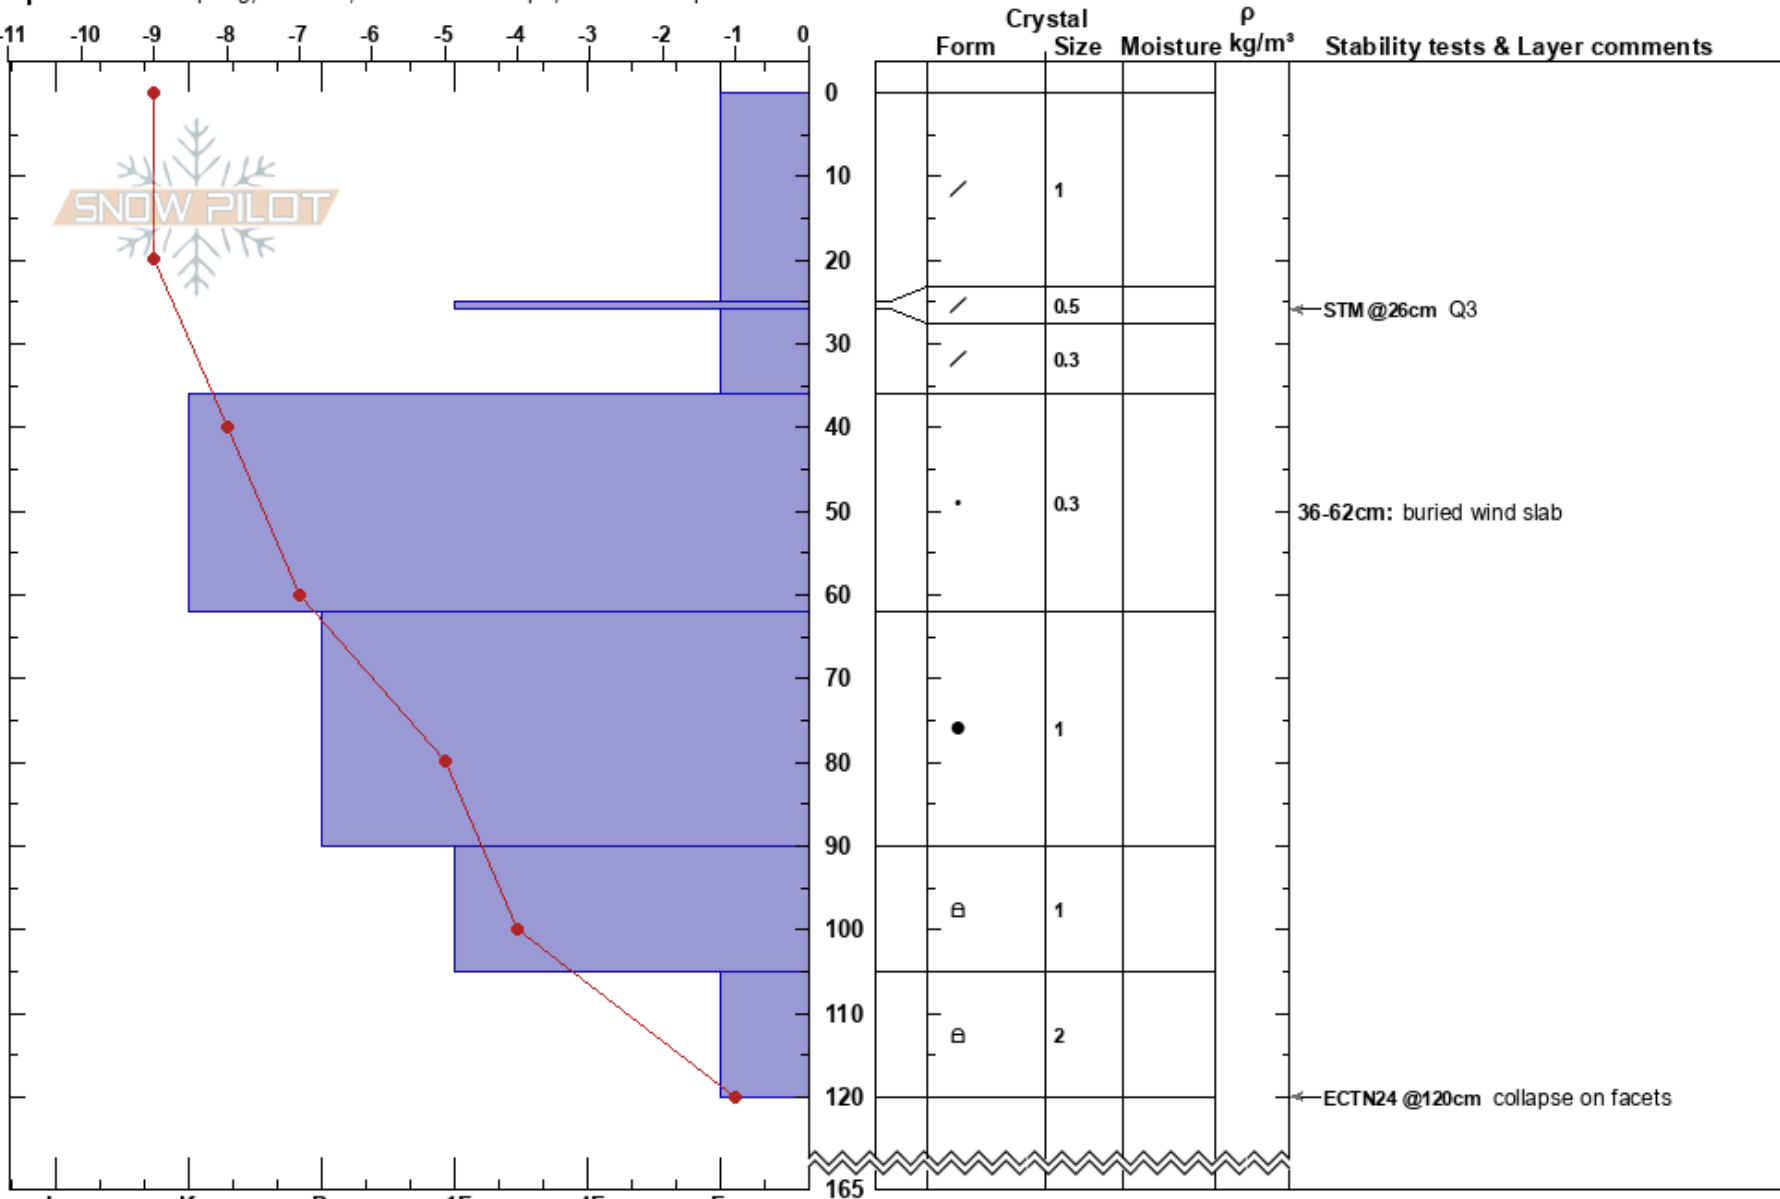

Manitoba Mtn
 Kenai Mountains
 AK
 Elevation: 2605 ft
 Aspect: 175°
 Specifics: Collapsing, localized; Ski tracks on slope; We skied slope

Joseph Kurtak
 01/22/2017 - 1:30pm
 Co-ord: 60.68269N, -149.43286W
 Slope Angle: 15°
 Wind Loading: previous

Stability: **HS: 165**
 Air Temperature: -11°C PF: 30
 Sky Cover: BKN
 Precipitation: NO
 Wind: Calm
 36-62cm: buried wind slab
 36-62cm: Problematic layer

Notes: Signs of previous wind loading prior to recent snowfall. Got ECT24at120 cm from snow surface, Q2