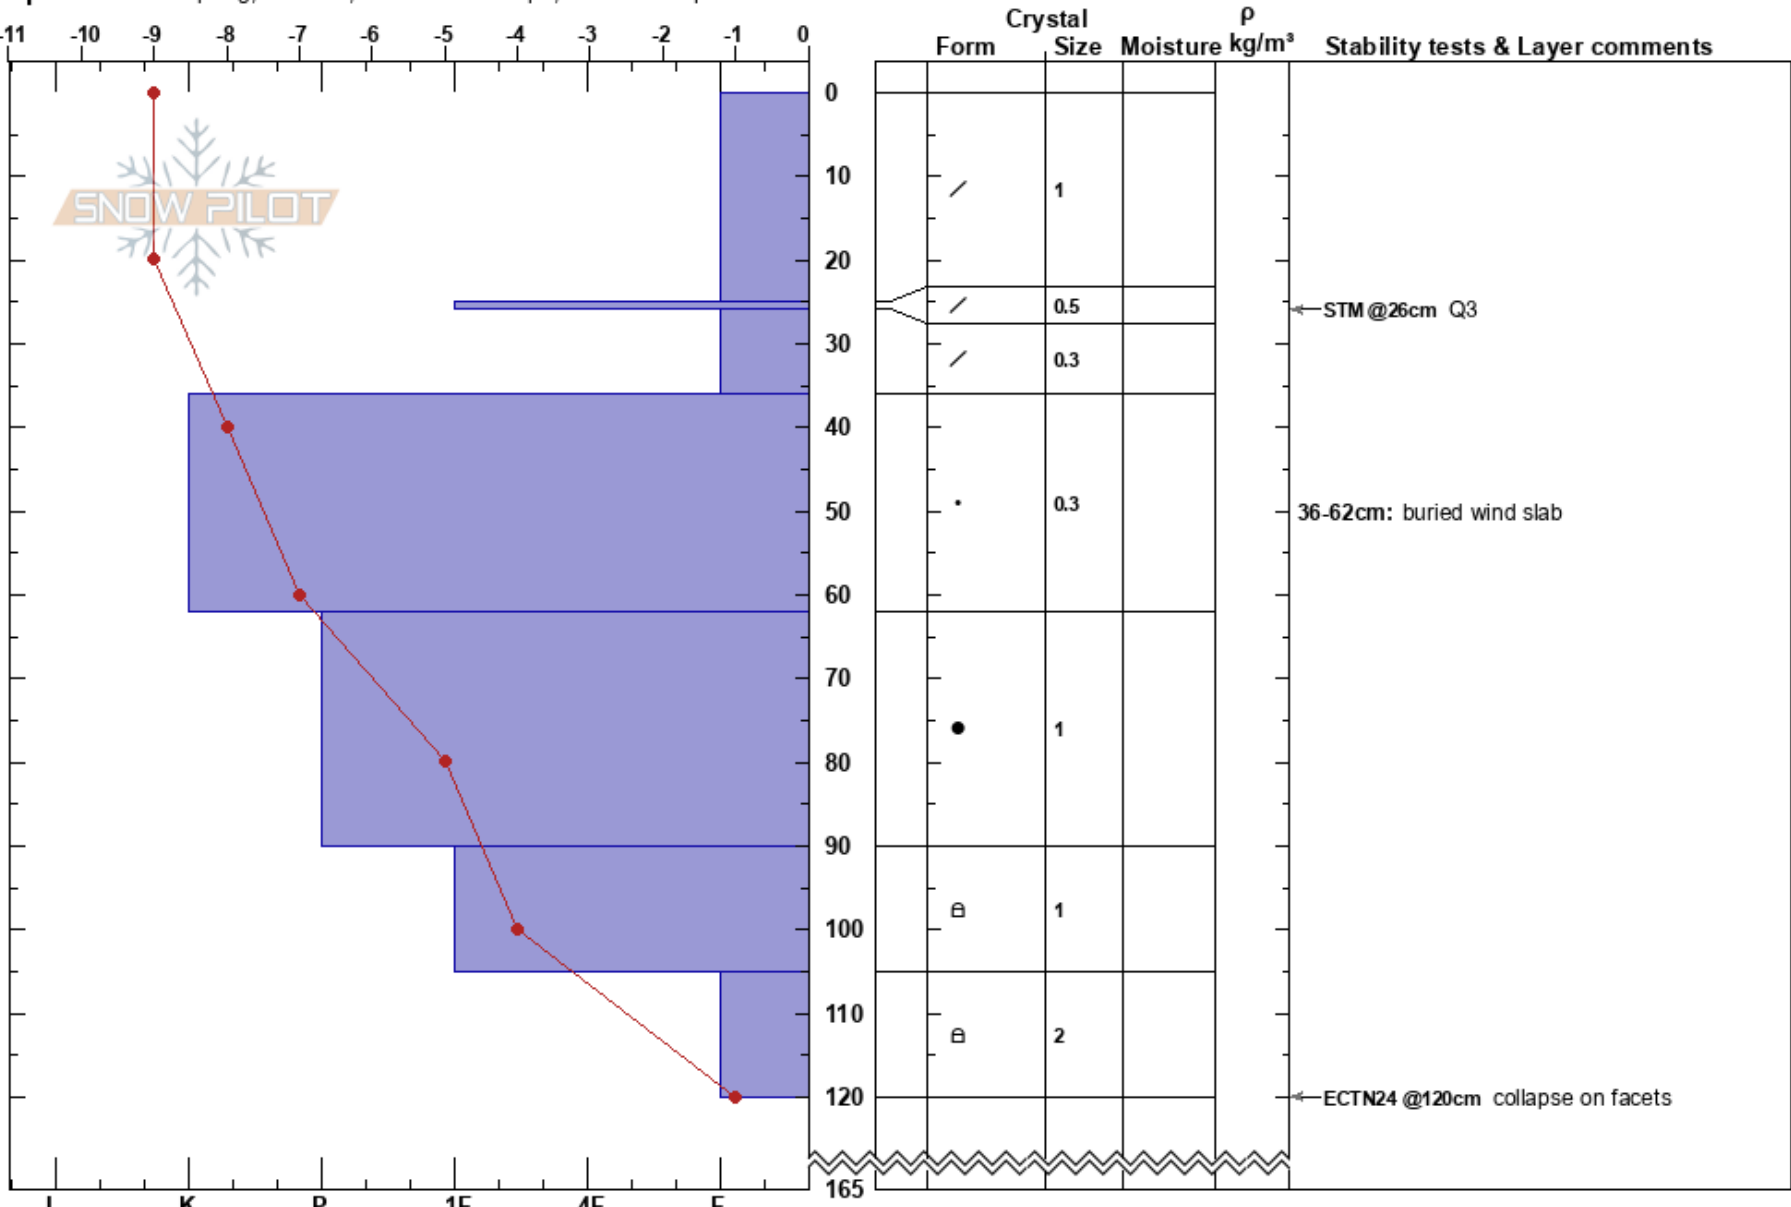

Manitoba Mtn
 Kenai Mountains
 AK
 Elevation: 2605 ft
 Aspect: 175°

Joseph Kurtak
 01/22/2017 - 1:30pm
 Co-ord: 60.68269N, -149.43286W
 Slope Angle: 15°
 Wind Loading: previous

Stability: **HS: 165**
 Air Temperature: -11°C PF: 30
 Sky Cover: BKN
 Precipitation: NO
 Wind: Calm
 Layer Notes:
 36-62cm: buried wind slab
 36-62cm: Problematic layer

Specifics: Collapsing, localized; Ski tracks on slope; We skied slope

Notes: Signs of previous wind loading prior to recent snowfall. Got ECT24at120 cm from snow surface, Q2