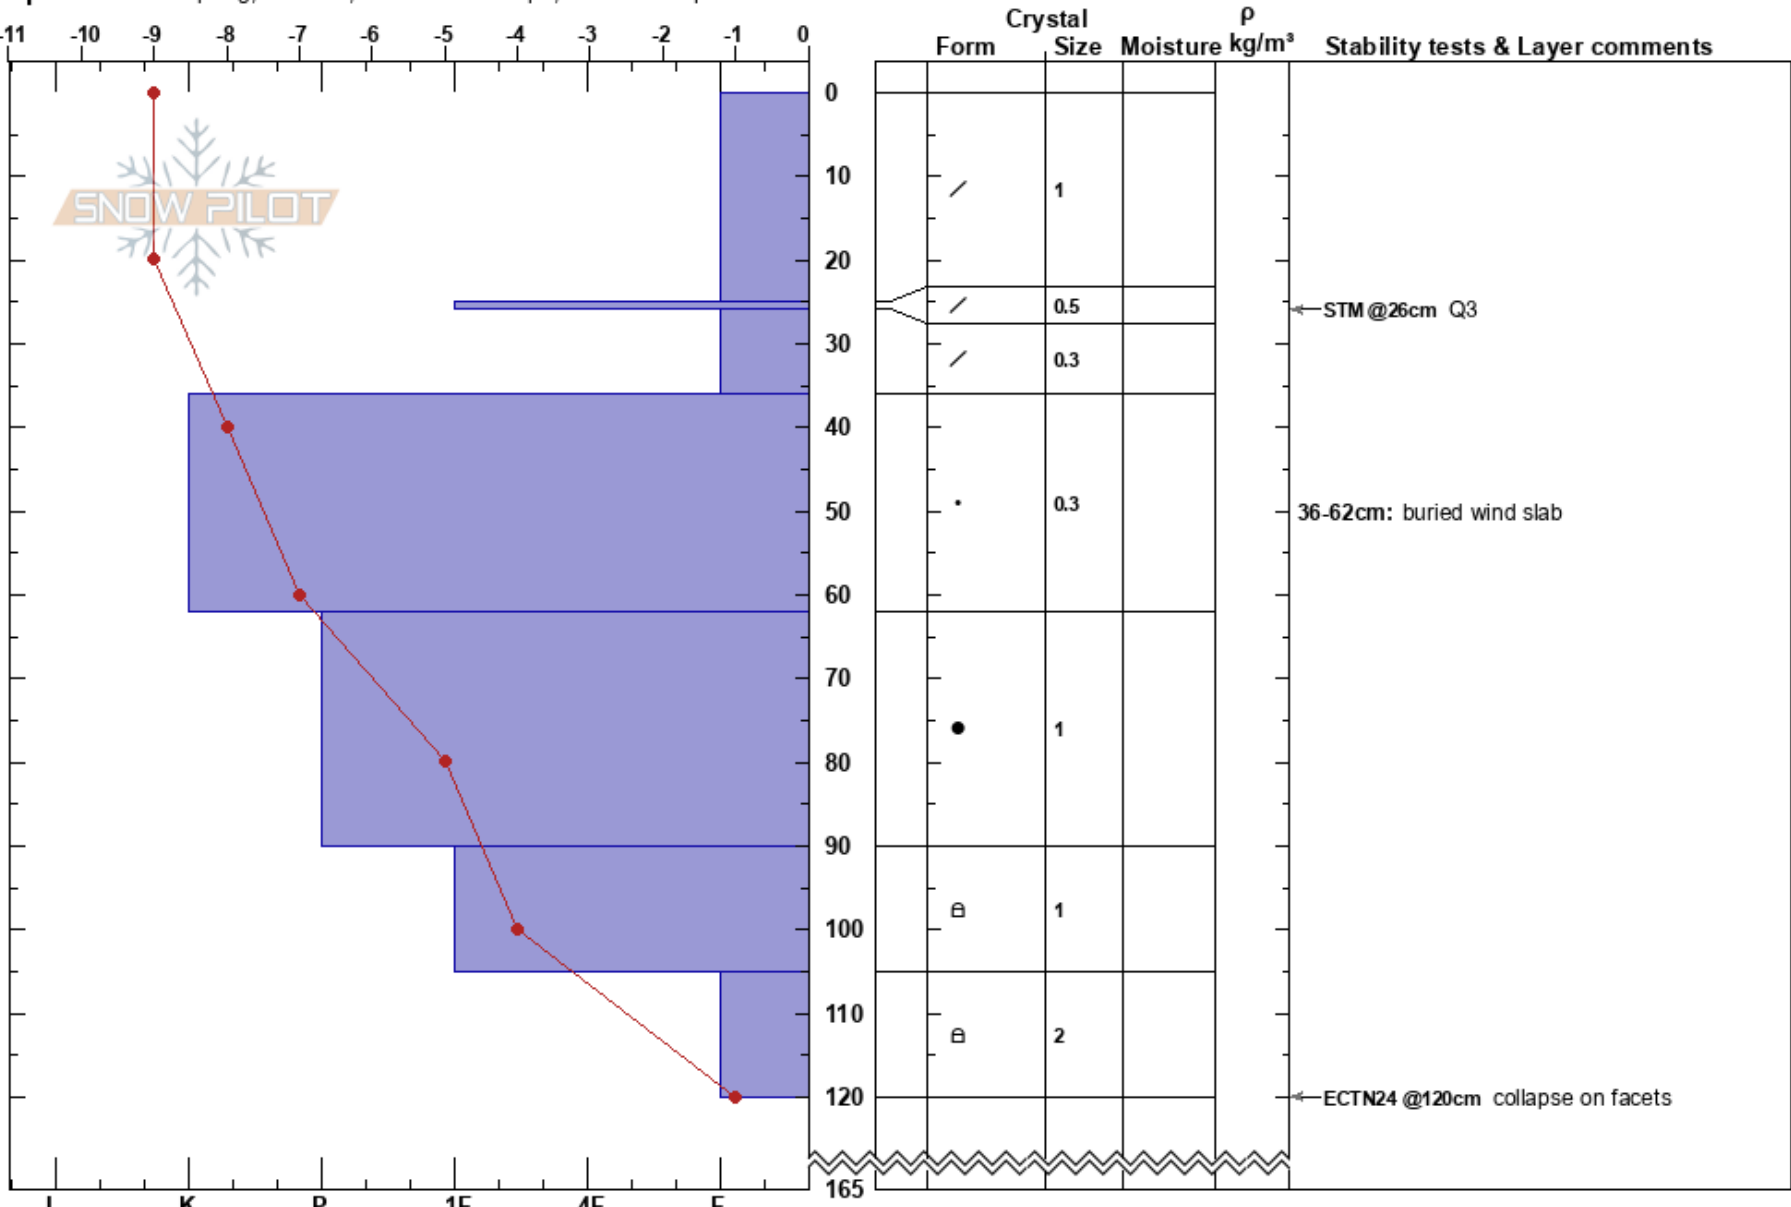

Manitoba Mtn  
 Kenai Mountains  
 AK  
 Elevation: 2605 ft  
 Aspect: 175°

Joseph Kurtak  
 01/22/2017 - 1:30pm  
 Co-ord: 60.68269N, -149.43286W  
 Slope Angle: 15°  
 Wind Loading: previous

Stability: **HS: 165**  
 Air Temperature: -11°C PF: 30  
 Sky Cover: BKN  
 Precipitation: NO  
 Wind: Calm  
 36-62cm: buried wind slab  
 36-62cm: Problematic layer

Specifics: Collapsing, localized; Ski tracks on slope; We skied slope

Notes: Signs of previous wind loading prior to recent snowfall. Got ECT24at120 cm from snow surface, Q2